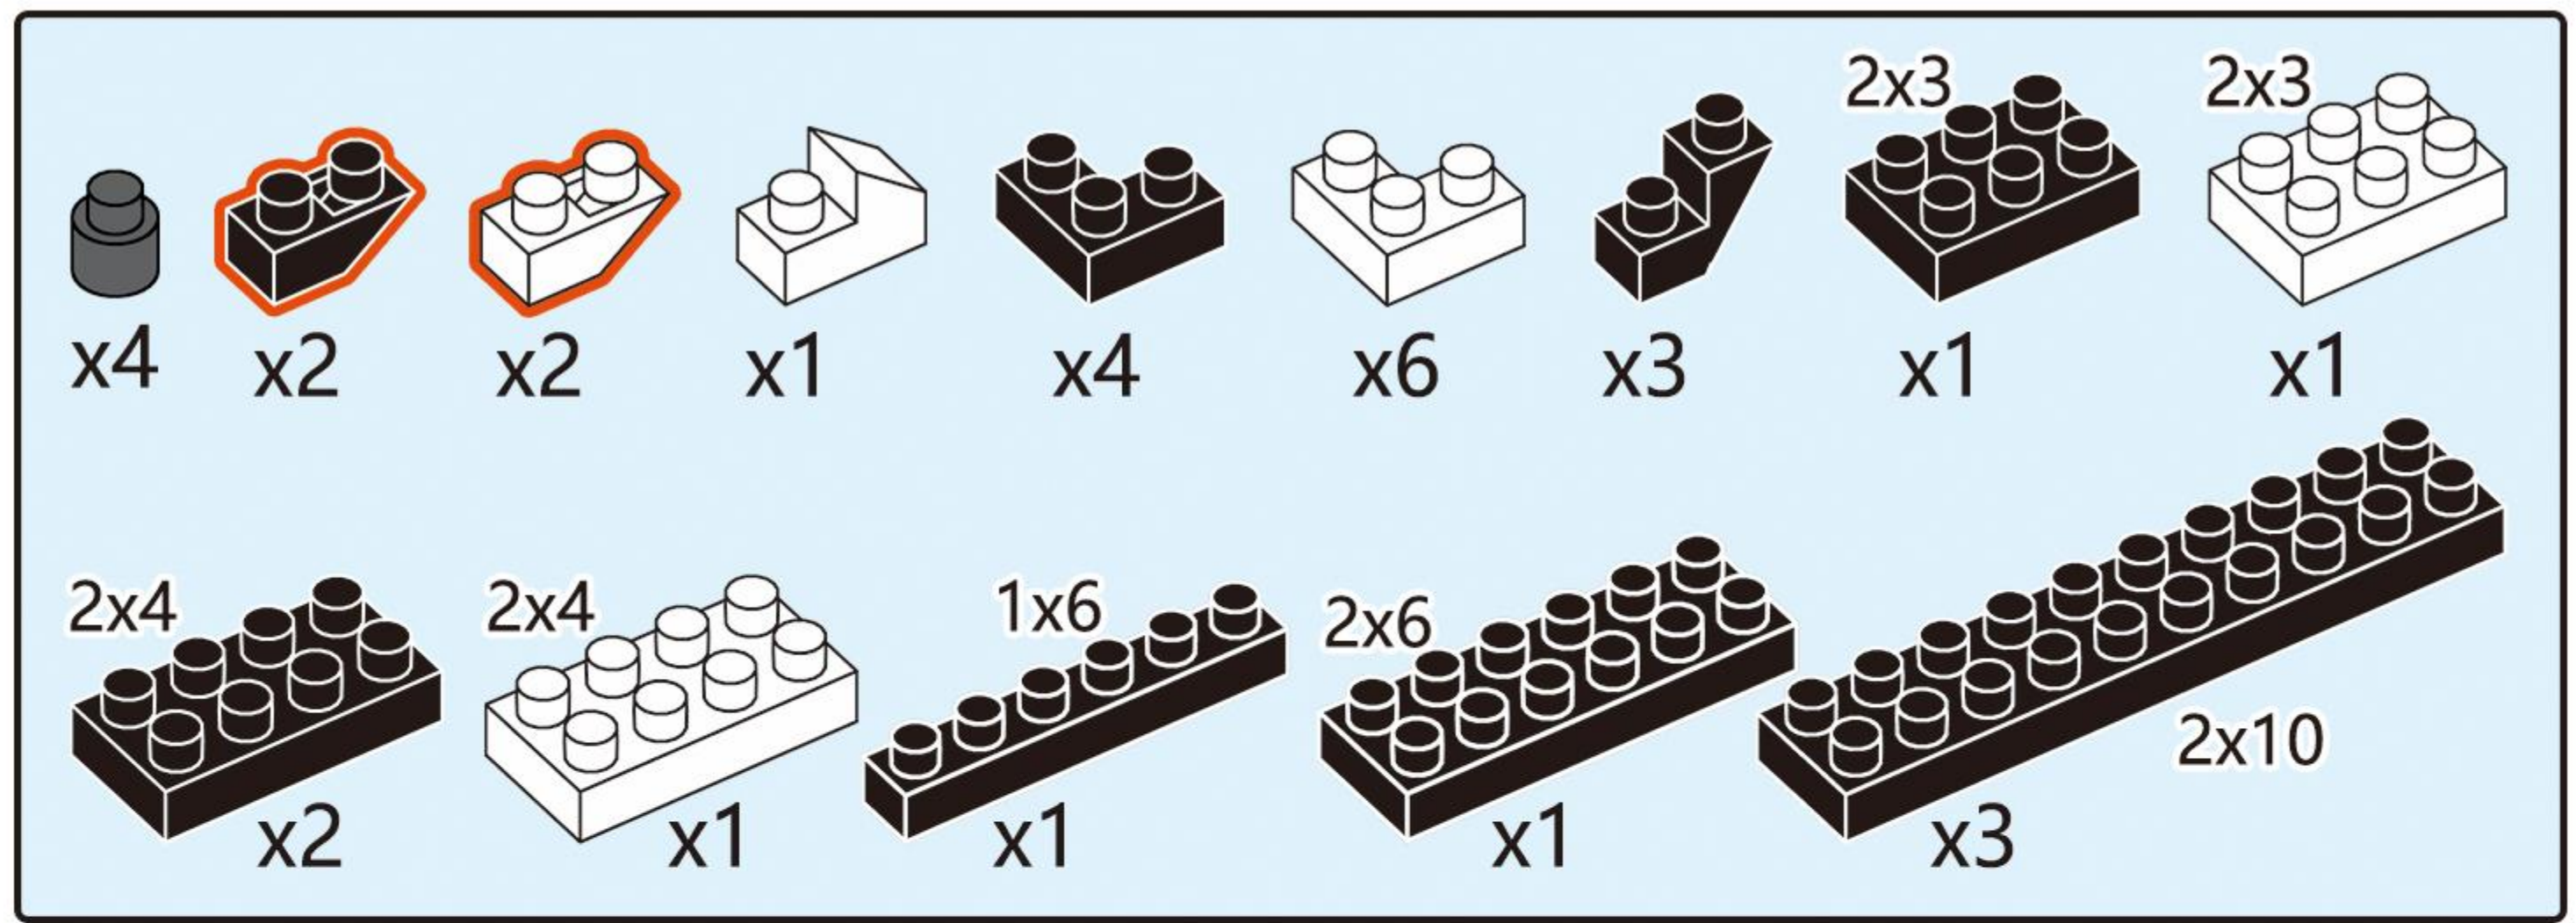

anko

miniblocks
French Bulldog
Instructions

14+
years

Animal
Series

2686
PIECES

Difficulty Level

K:43-626-618 | T:71-970-103

1