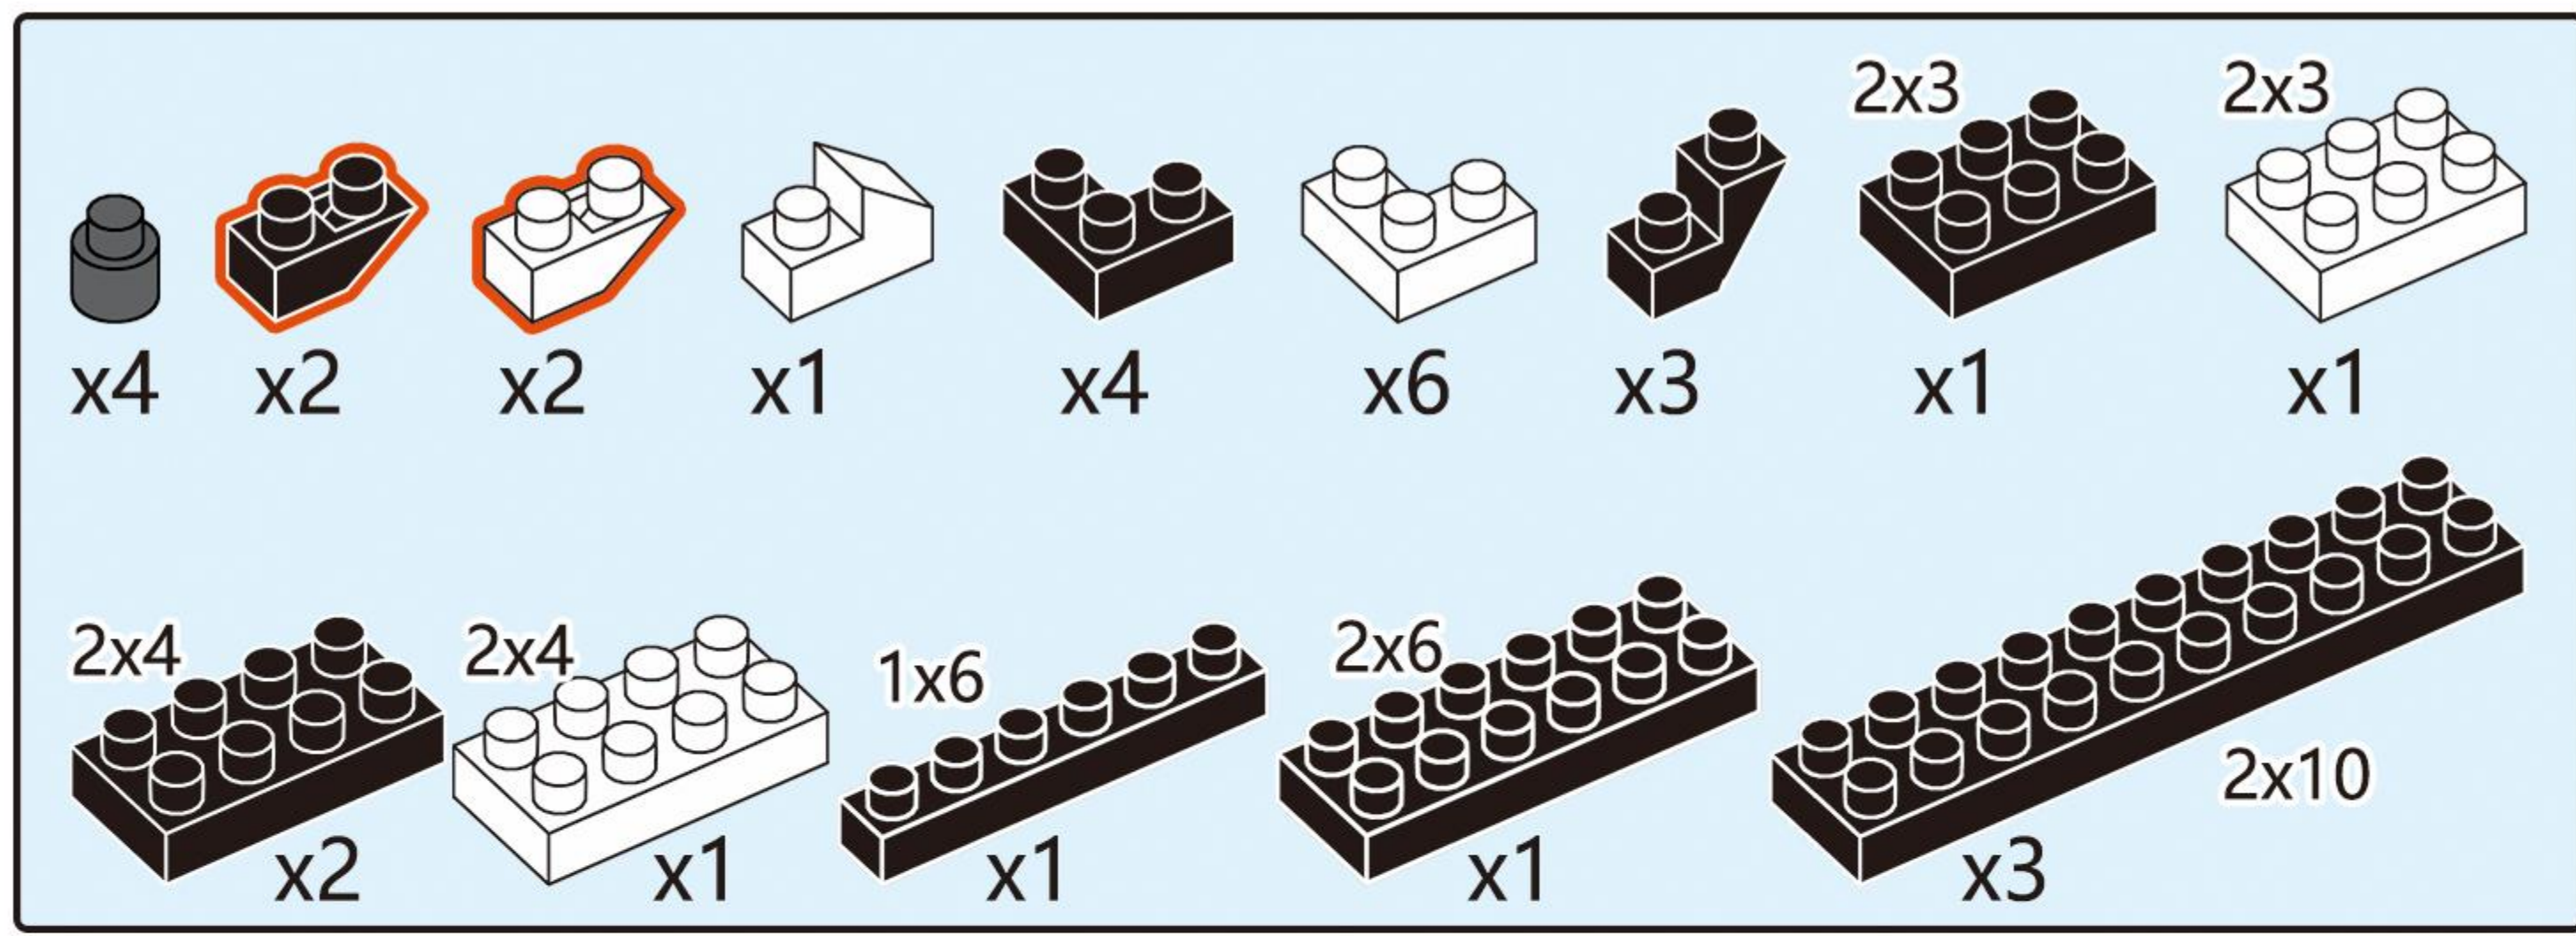

anko

miniblocks
French Bulldog
Instructions

14+
years

Animal
Series

2686
PIECES

Difficulty Level

K:43-626-618 | T:71-970-103

1

2

1

3

4

3

5

6

7