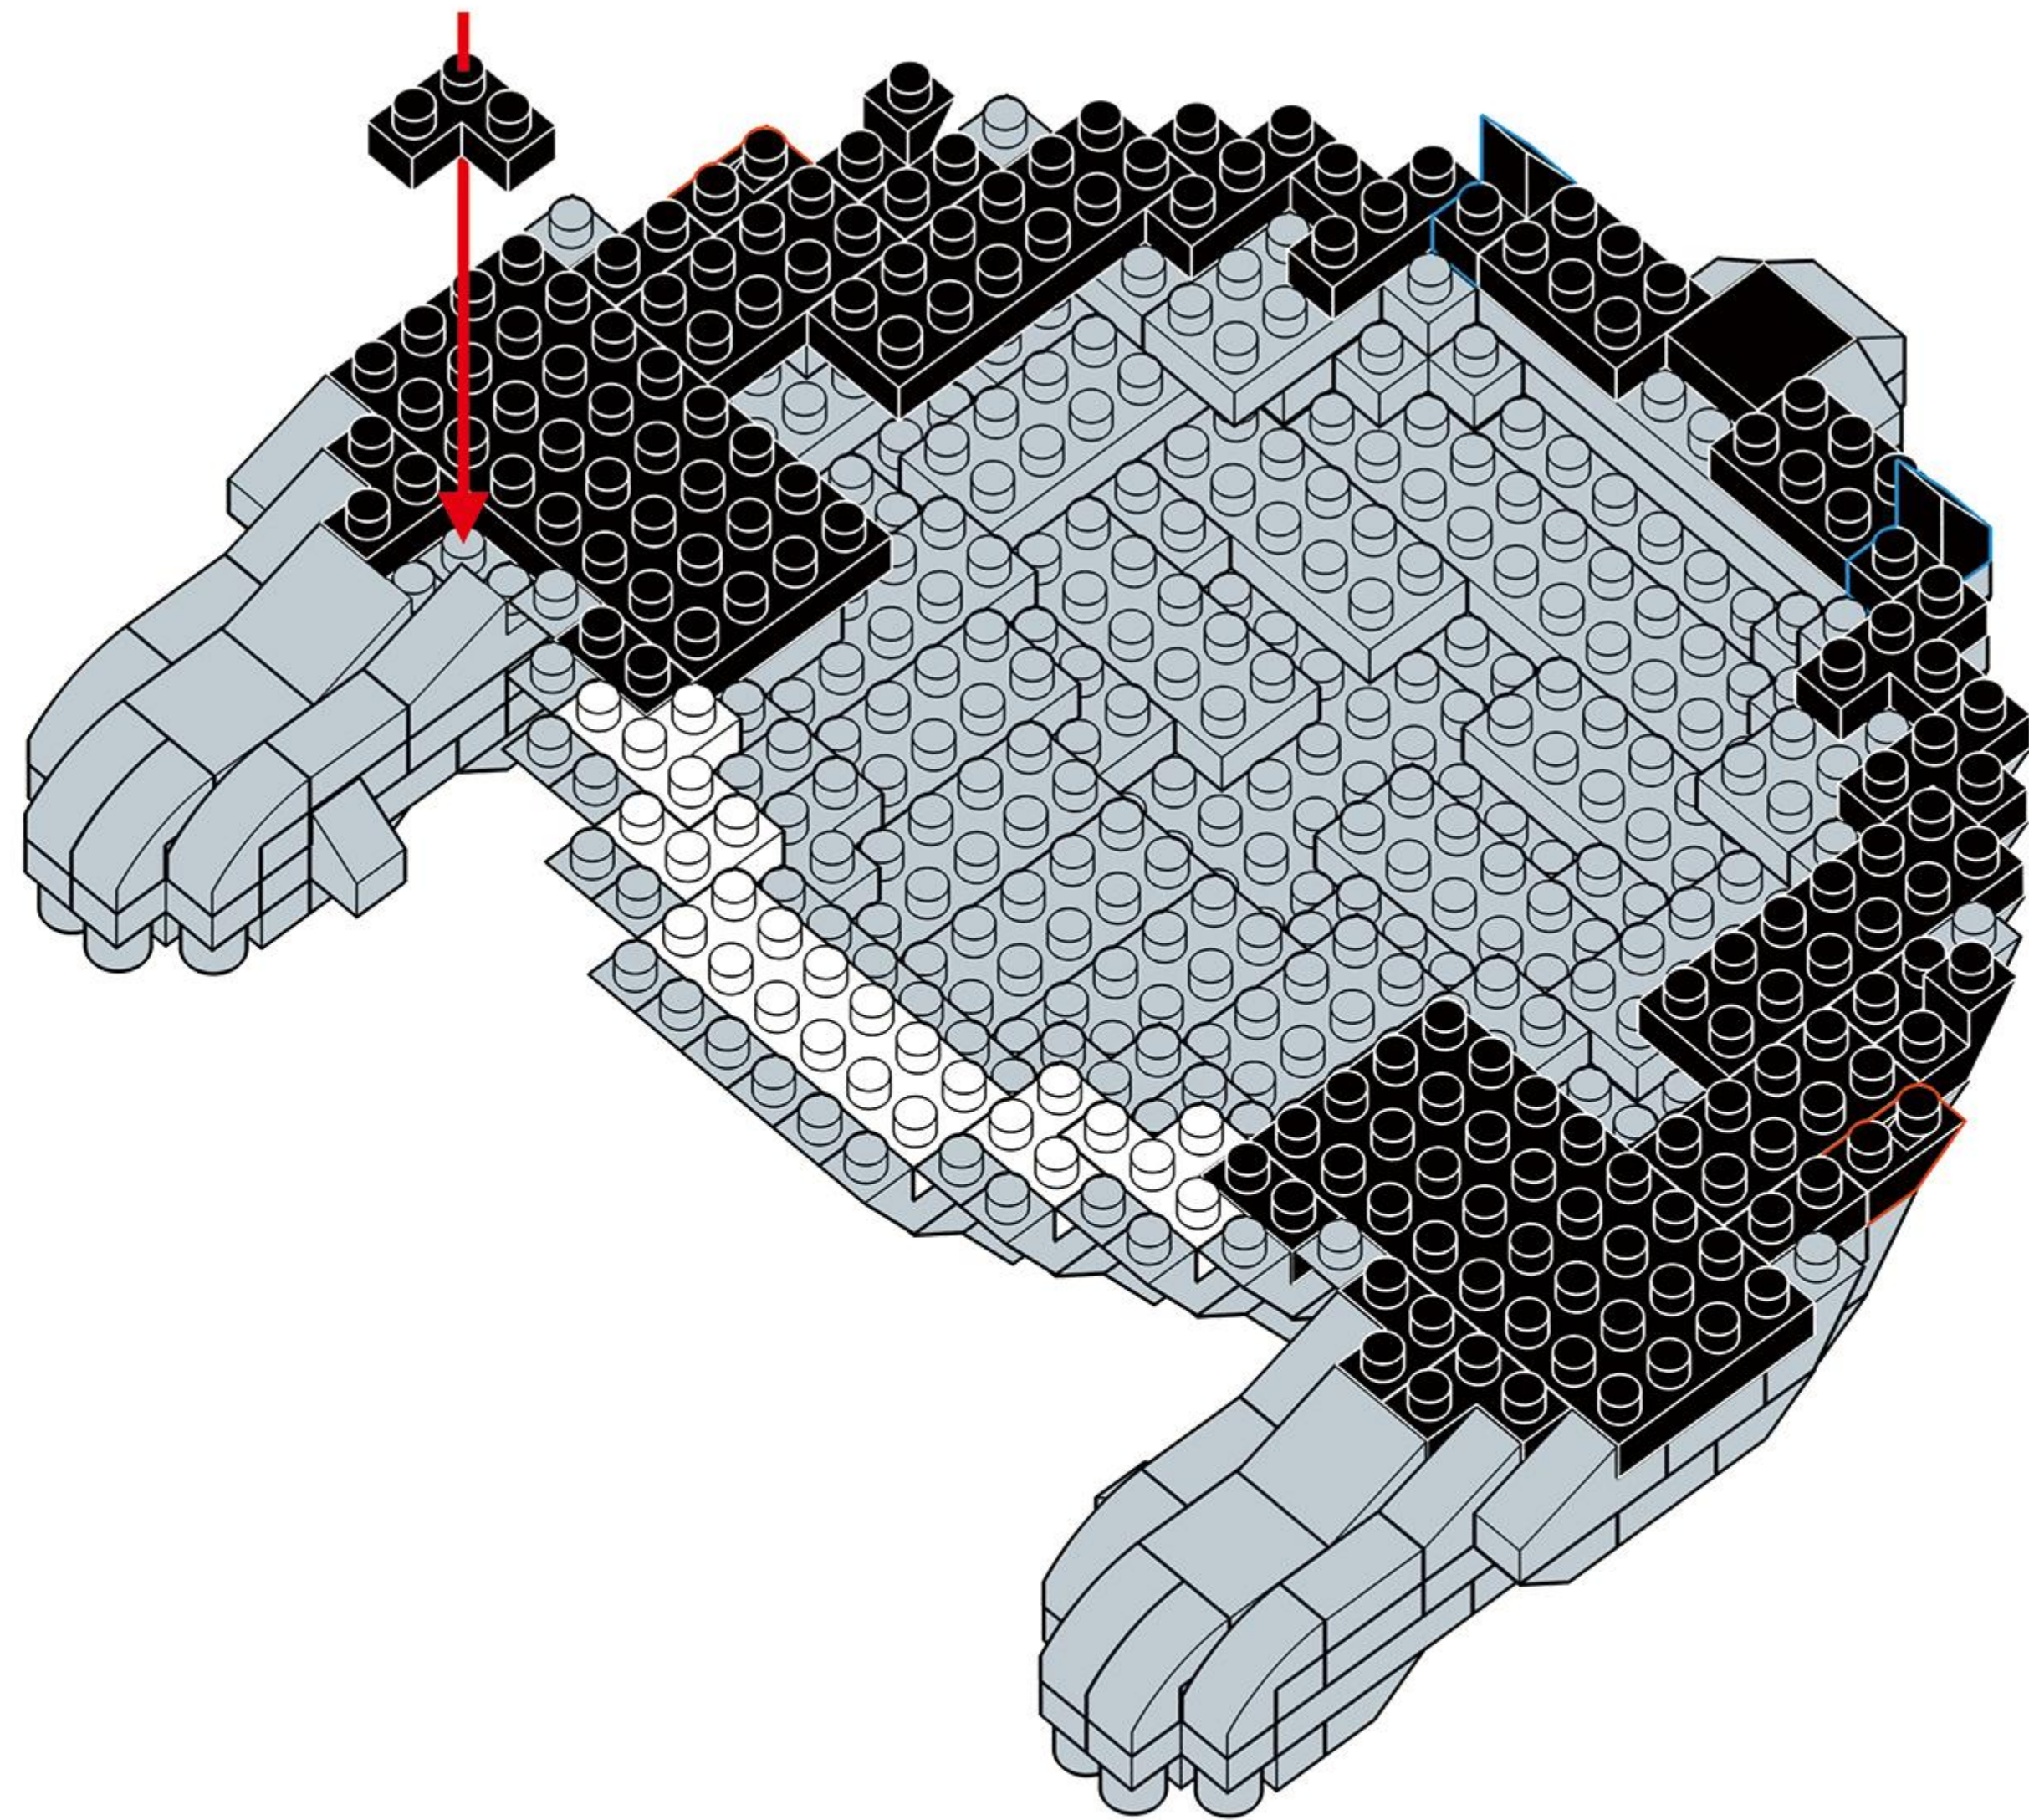

anko

miniblocks
French Bulldog
Instructions

14+
years

Animal
Series

2686
PIECES

Difficulty Level

K:43-626-618 | T:71-970-103

1

2

1

3

4

3

5

6

7

8

9

10