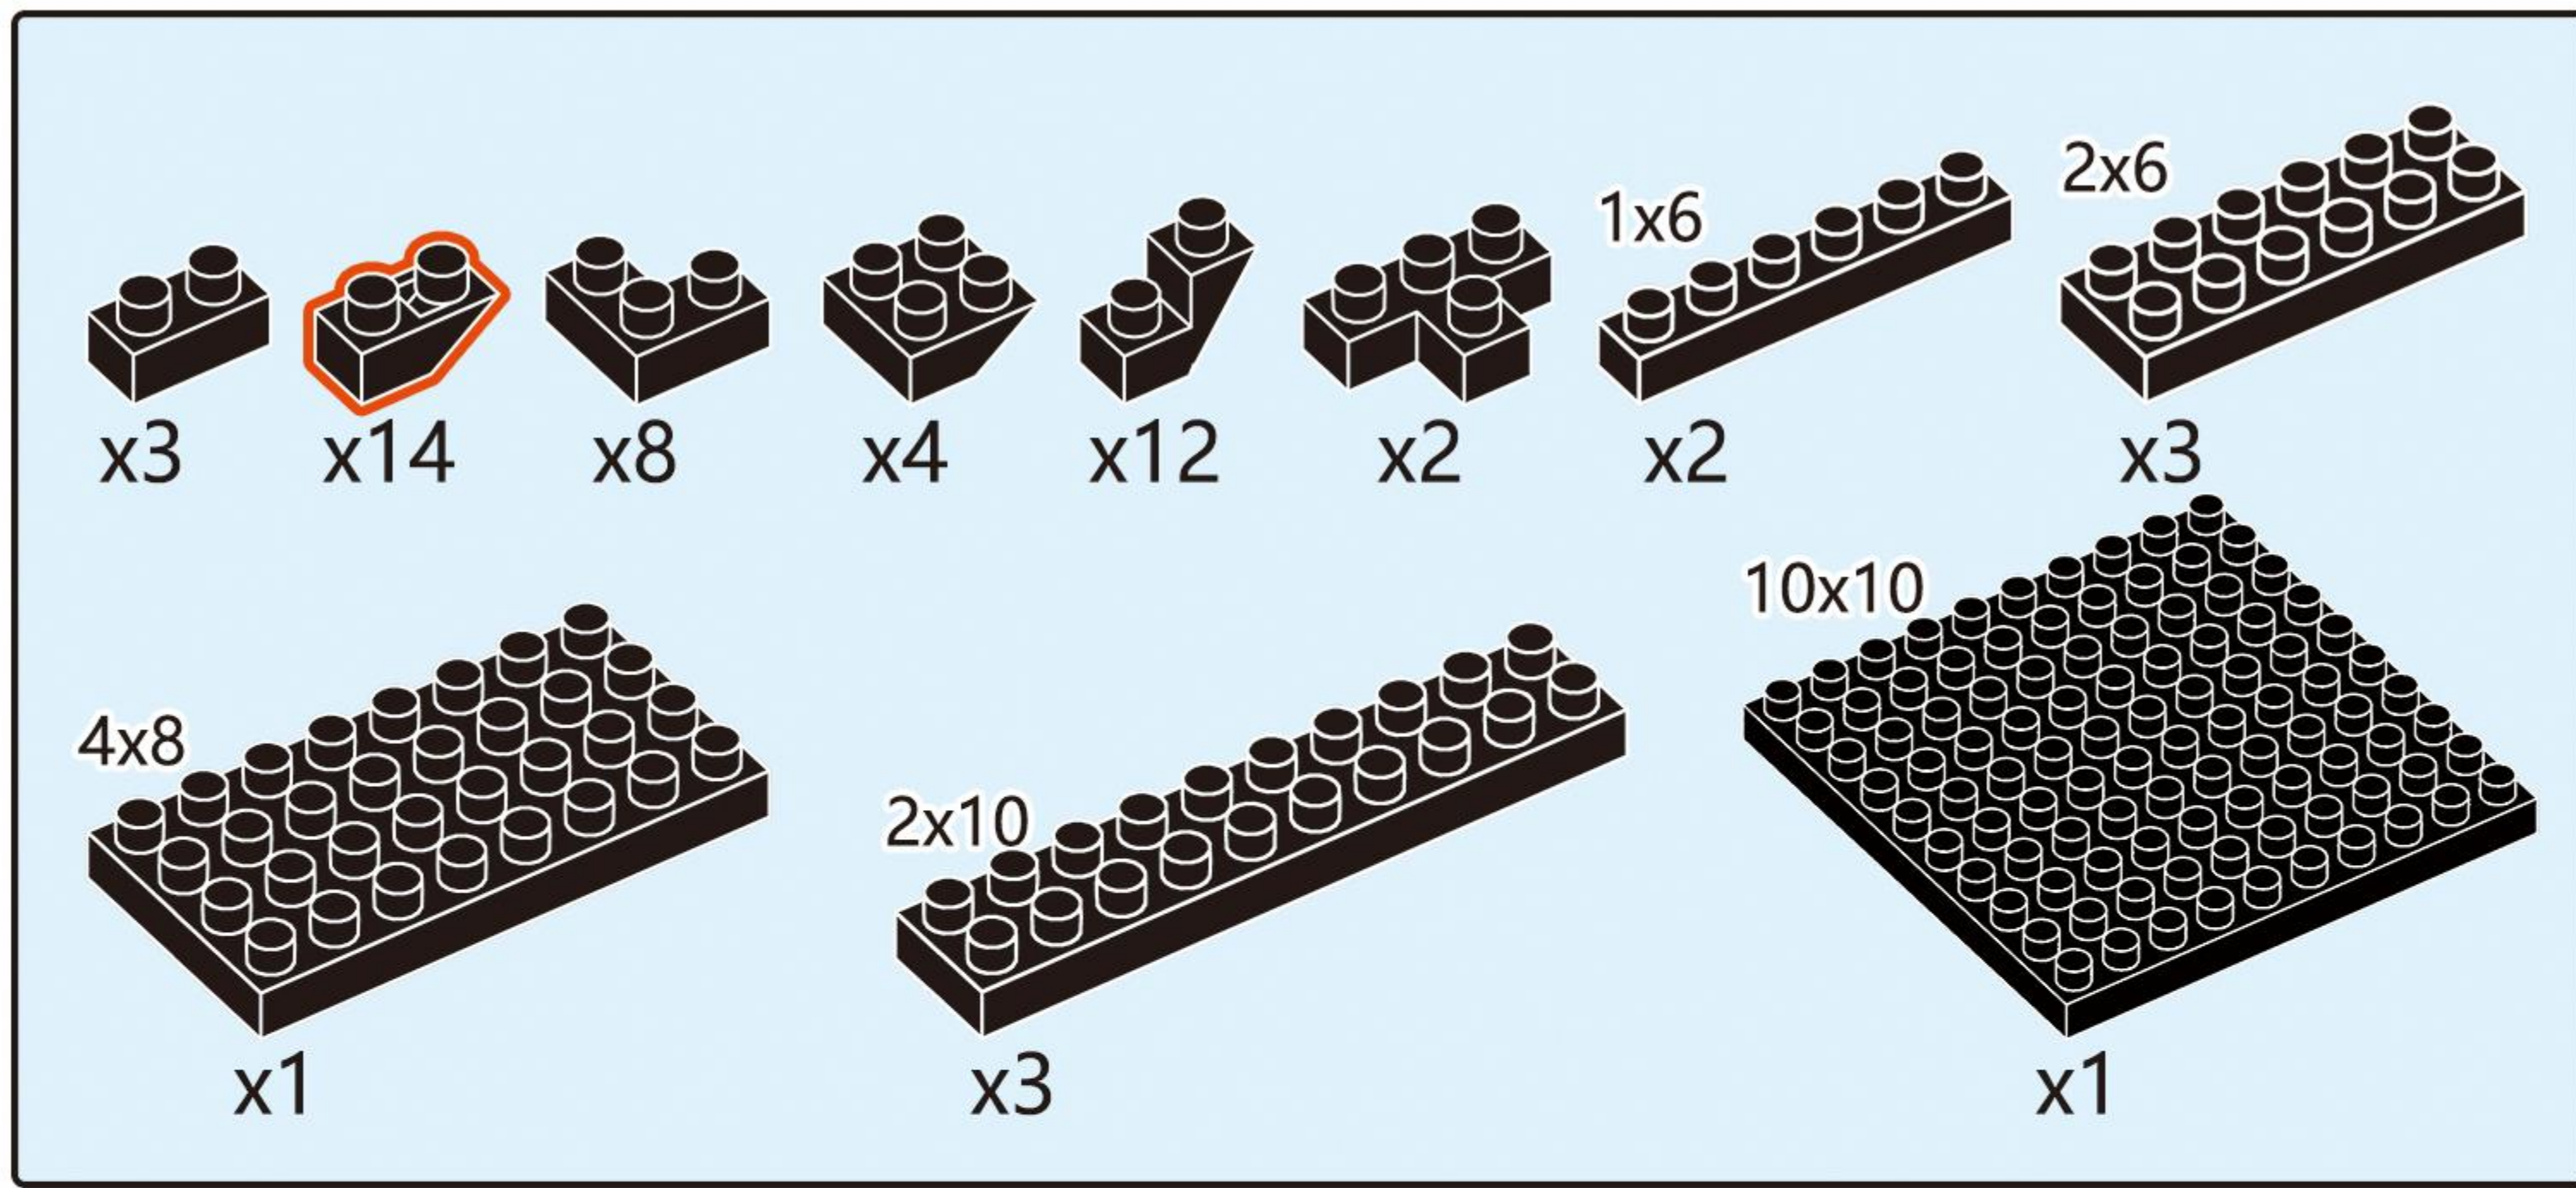

anko

miniblocks
French Bulldog
Instructions

14+
years

Animal
Series

2686
PIECES

Difficulty Level

K:43-626-618 | T:71-970-103

1

2

1

3

4

3

5

6

7