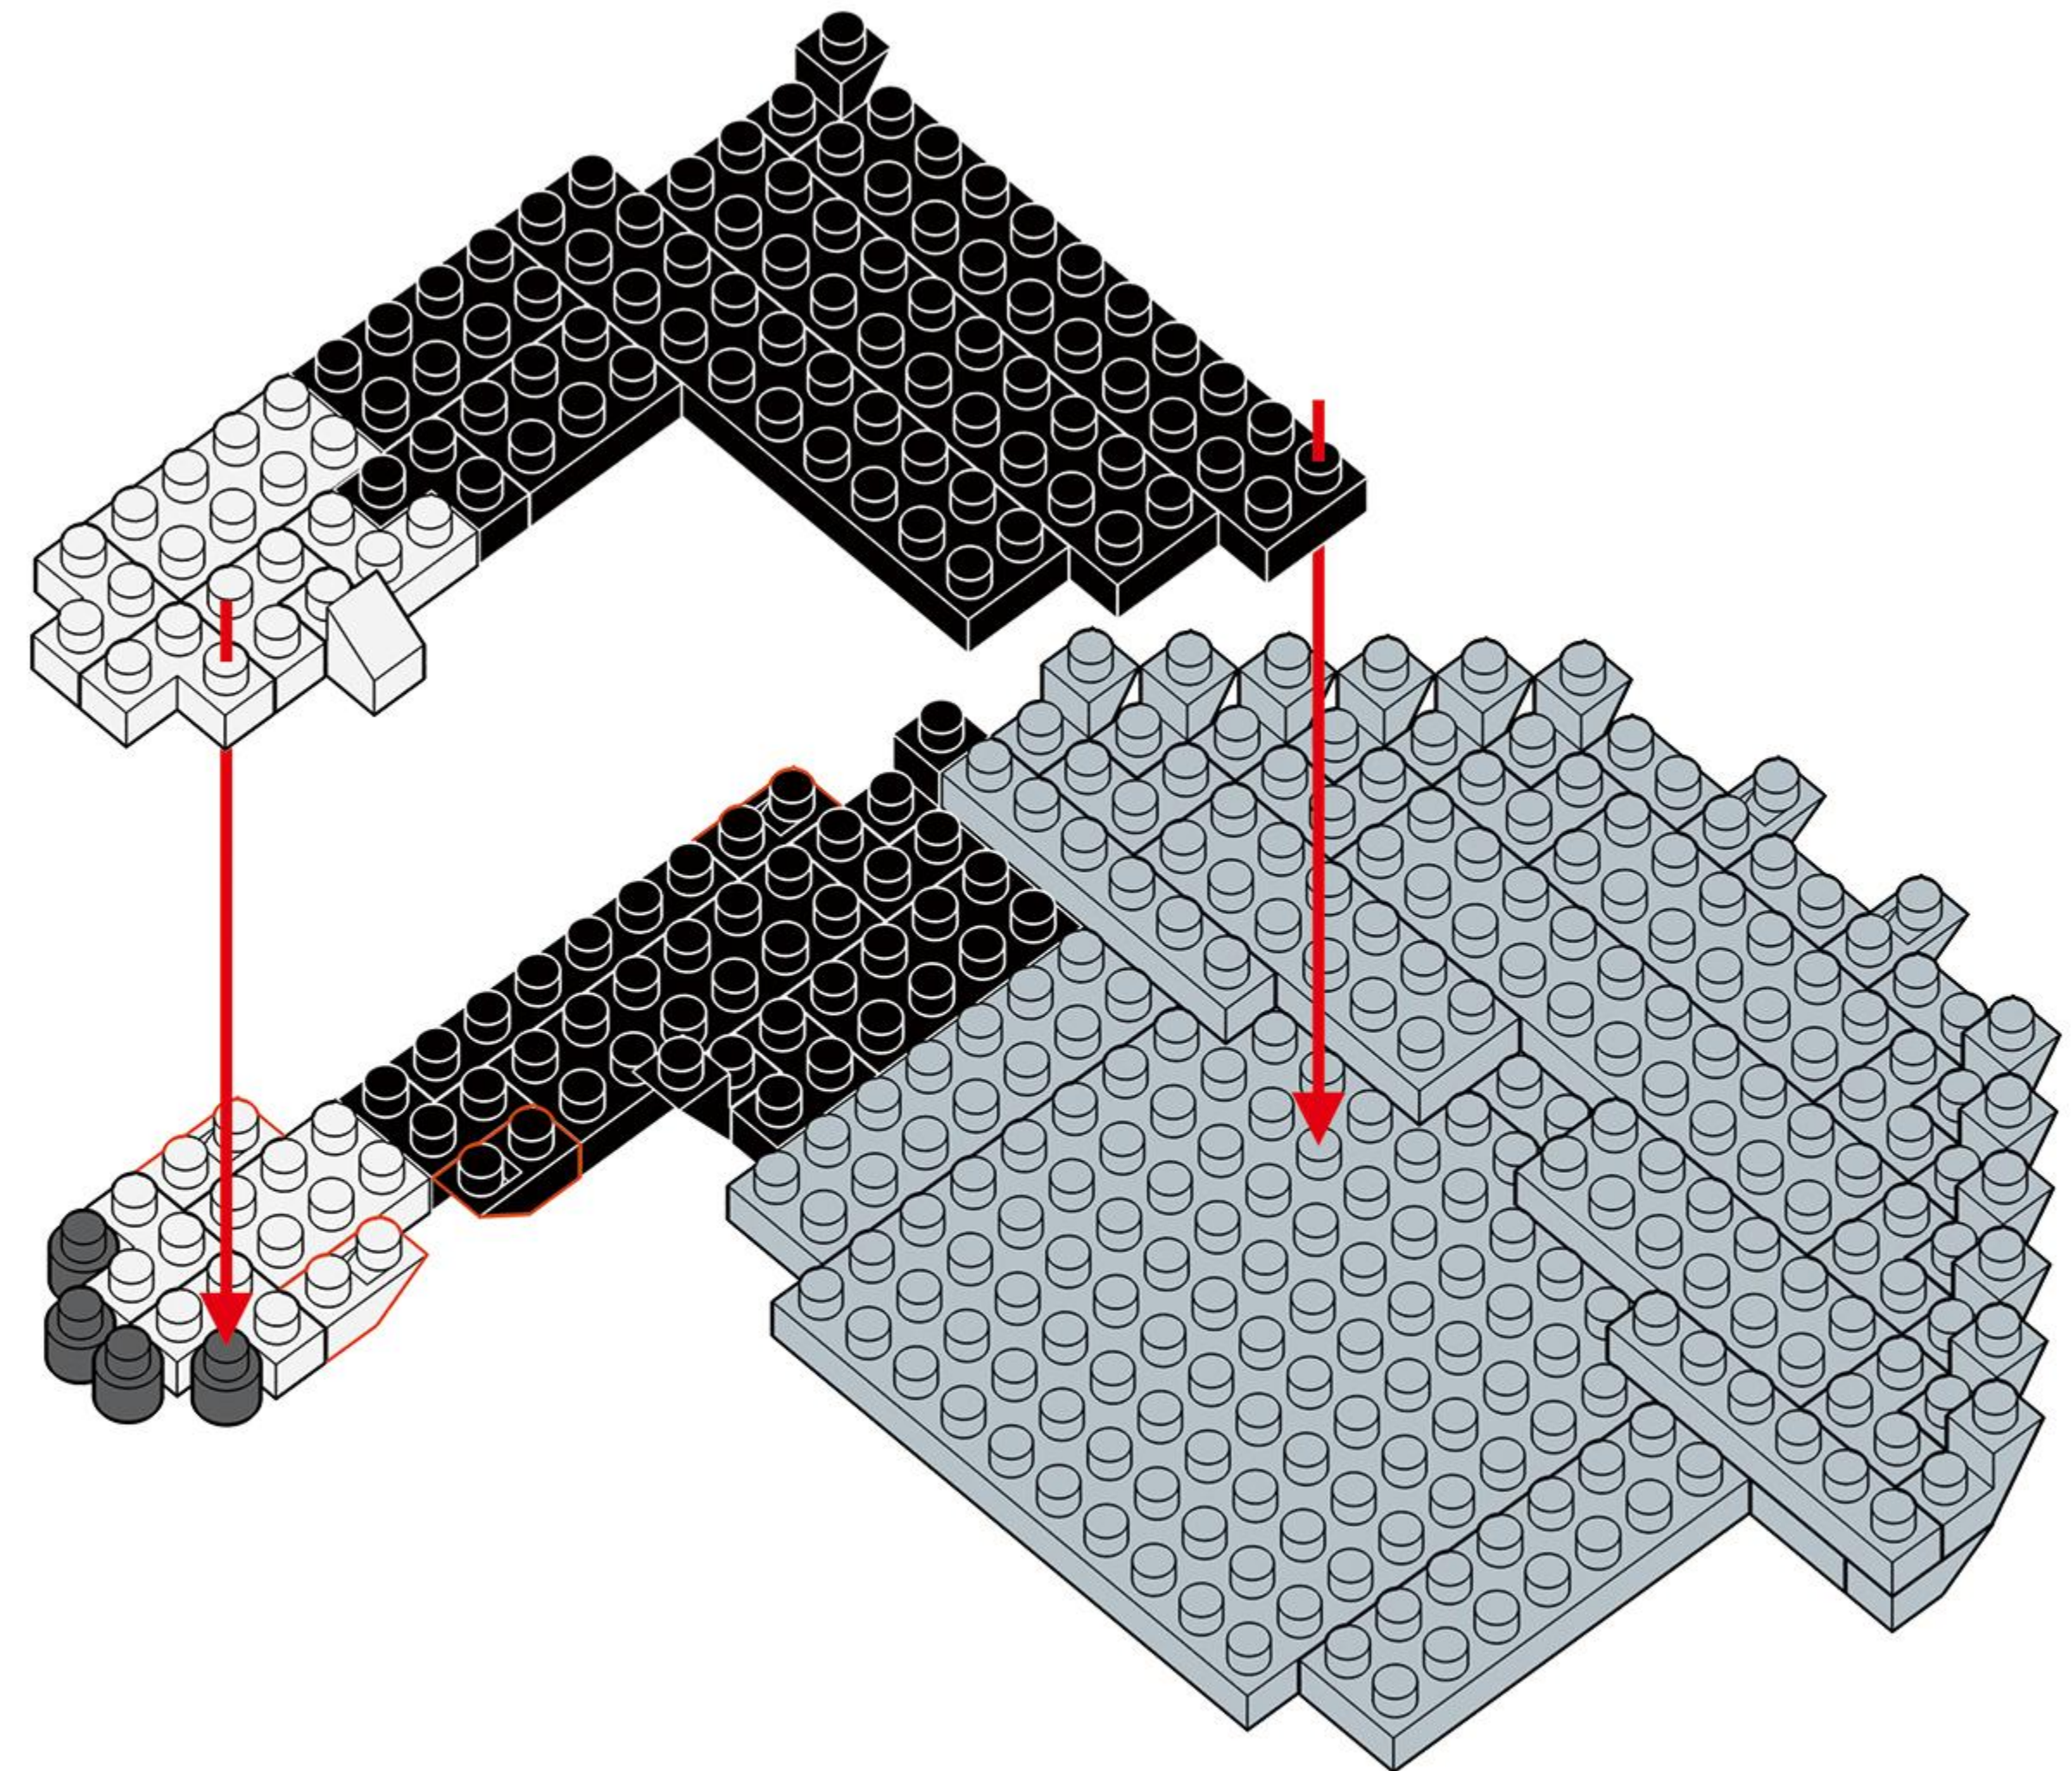

anko

miniblocks
French Bulldog
Instructions

14+
years

Animal
Series

2686
PIECES

Difficulty Level

K:43-626-618 | T:71-970-103

1

2

1

3

4

3

5

6

7

8

9

10