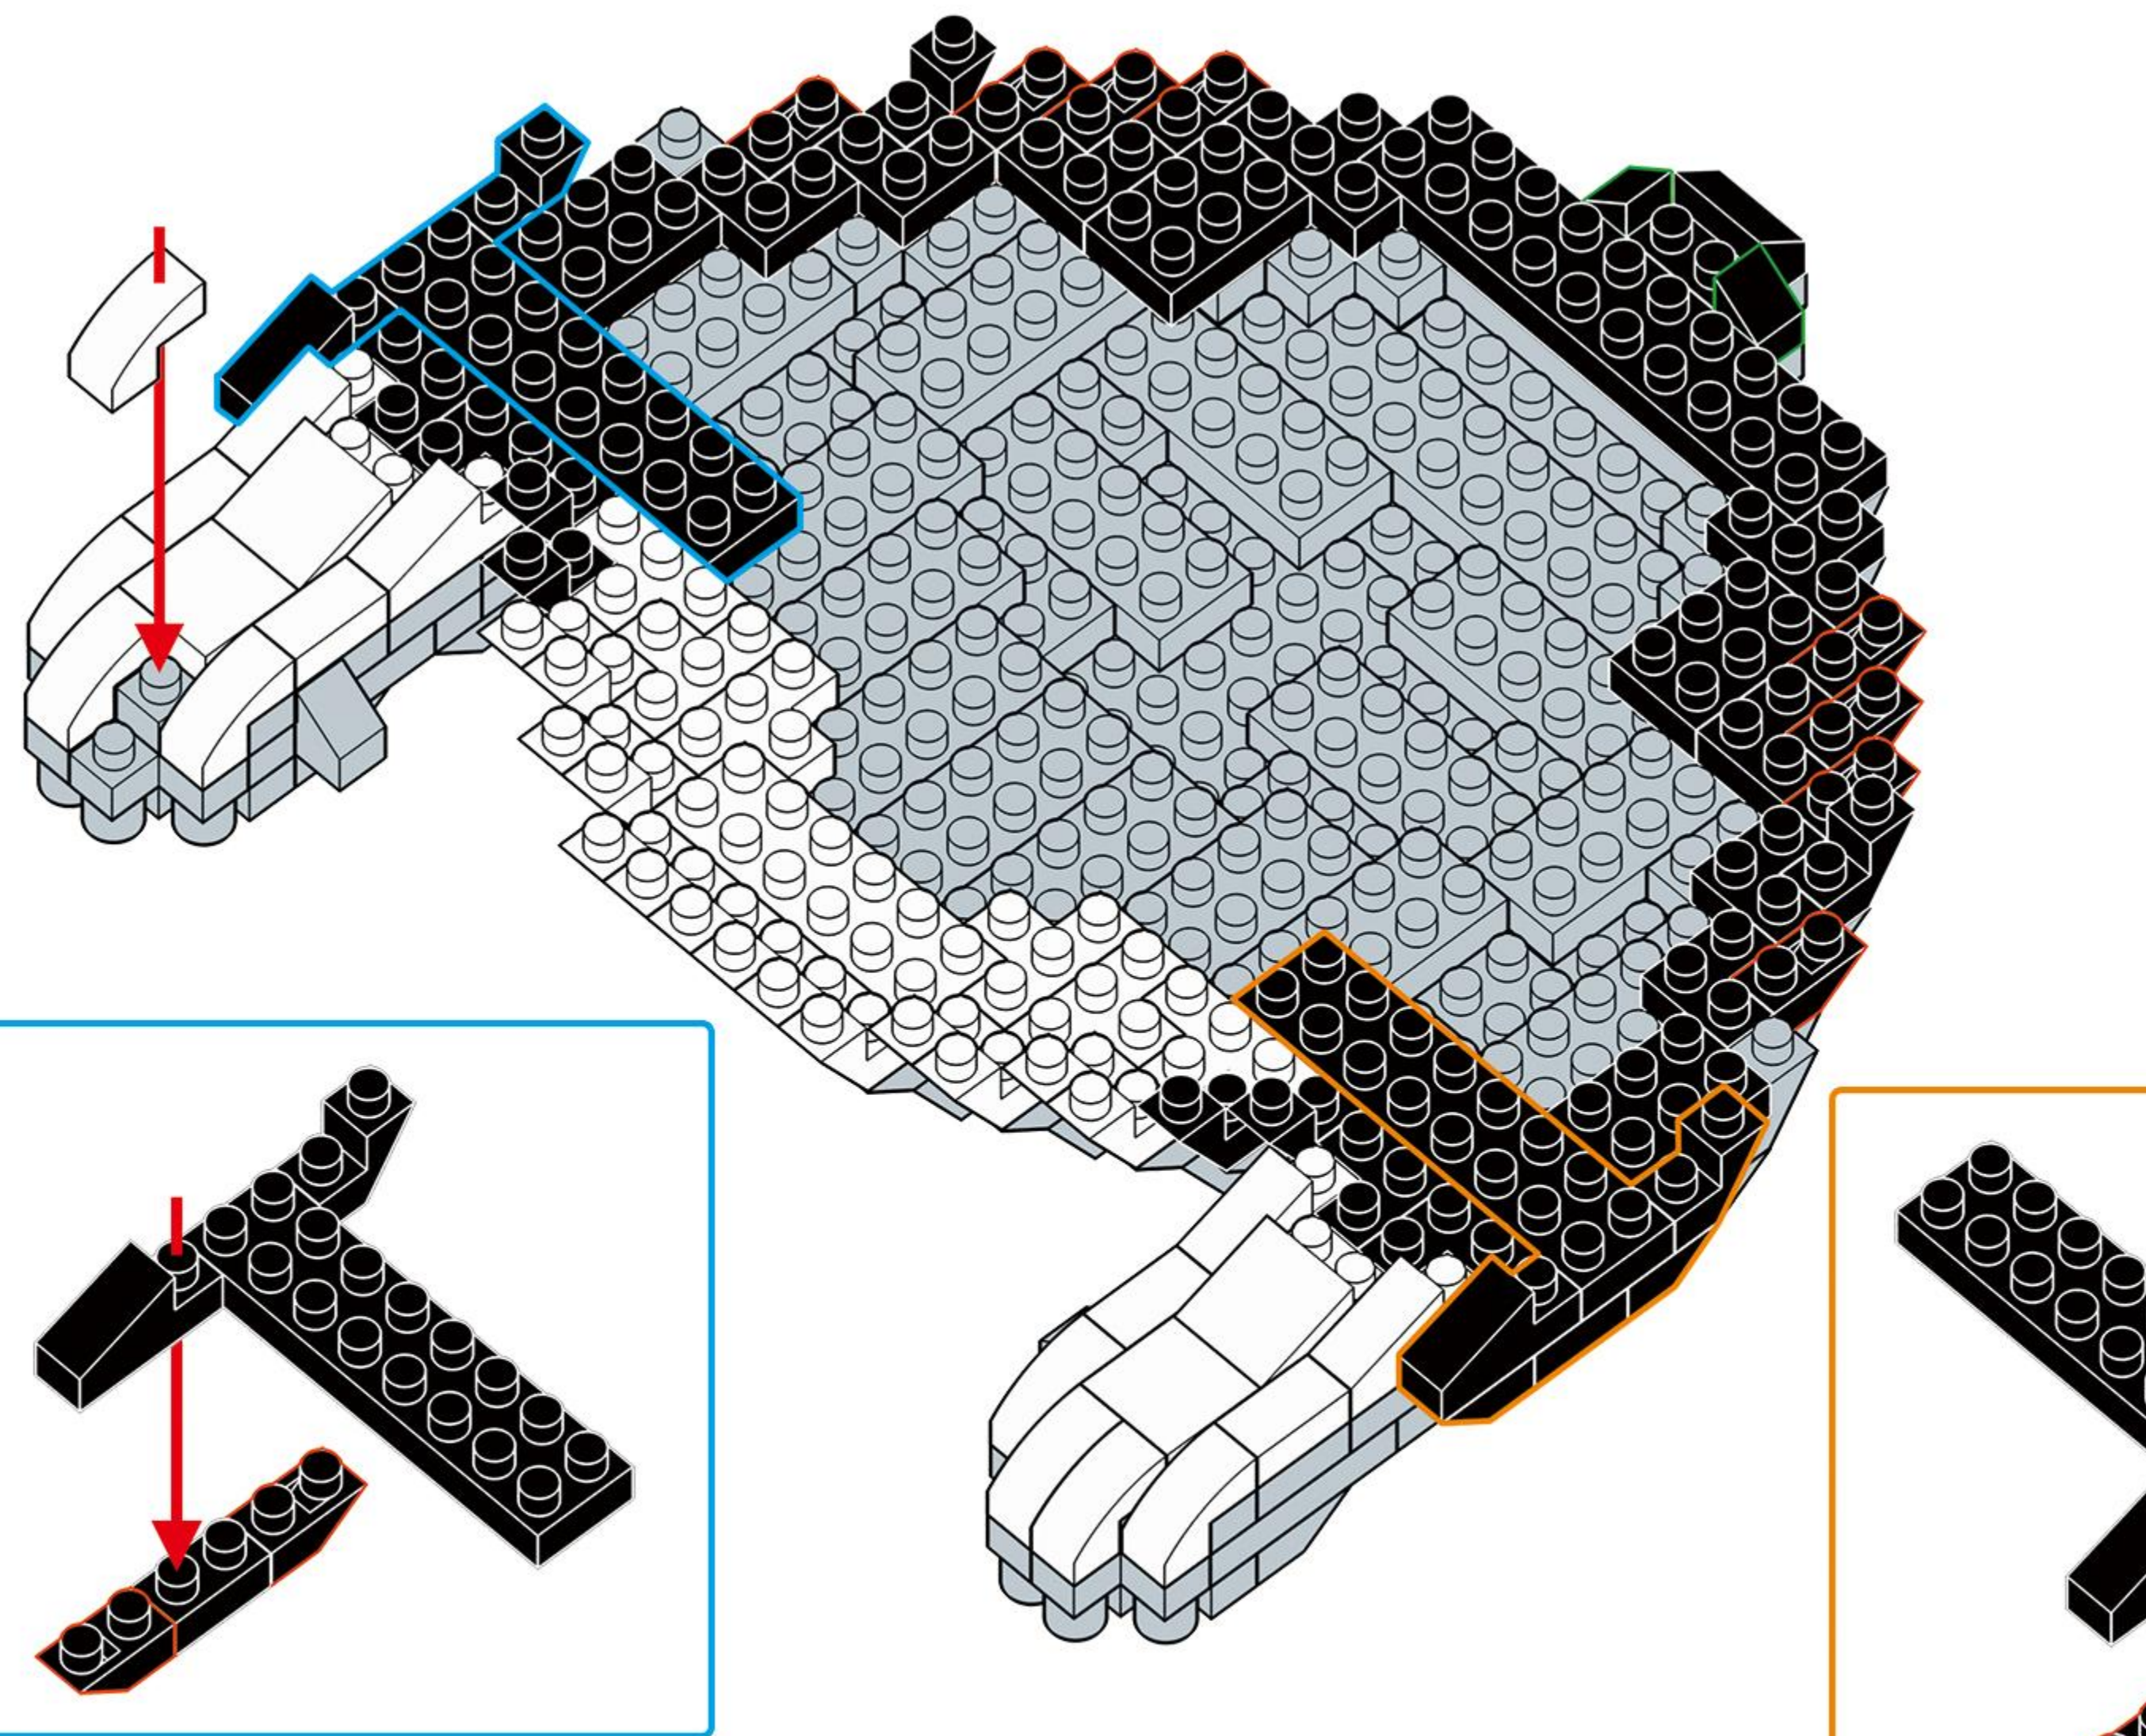

anko

miniblocks
French Bulldog
Instructions

14+
years

Animal
Series

2686
PIECES

Difficulty Level

K:43-626-618 | T:71-970-103

1

2

1

3

4

3

5

6

7

8

9

10