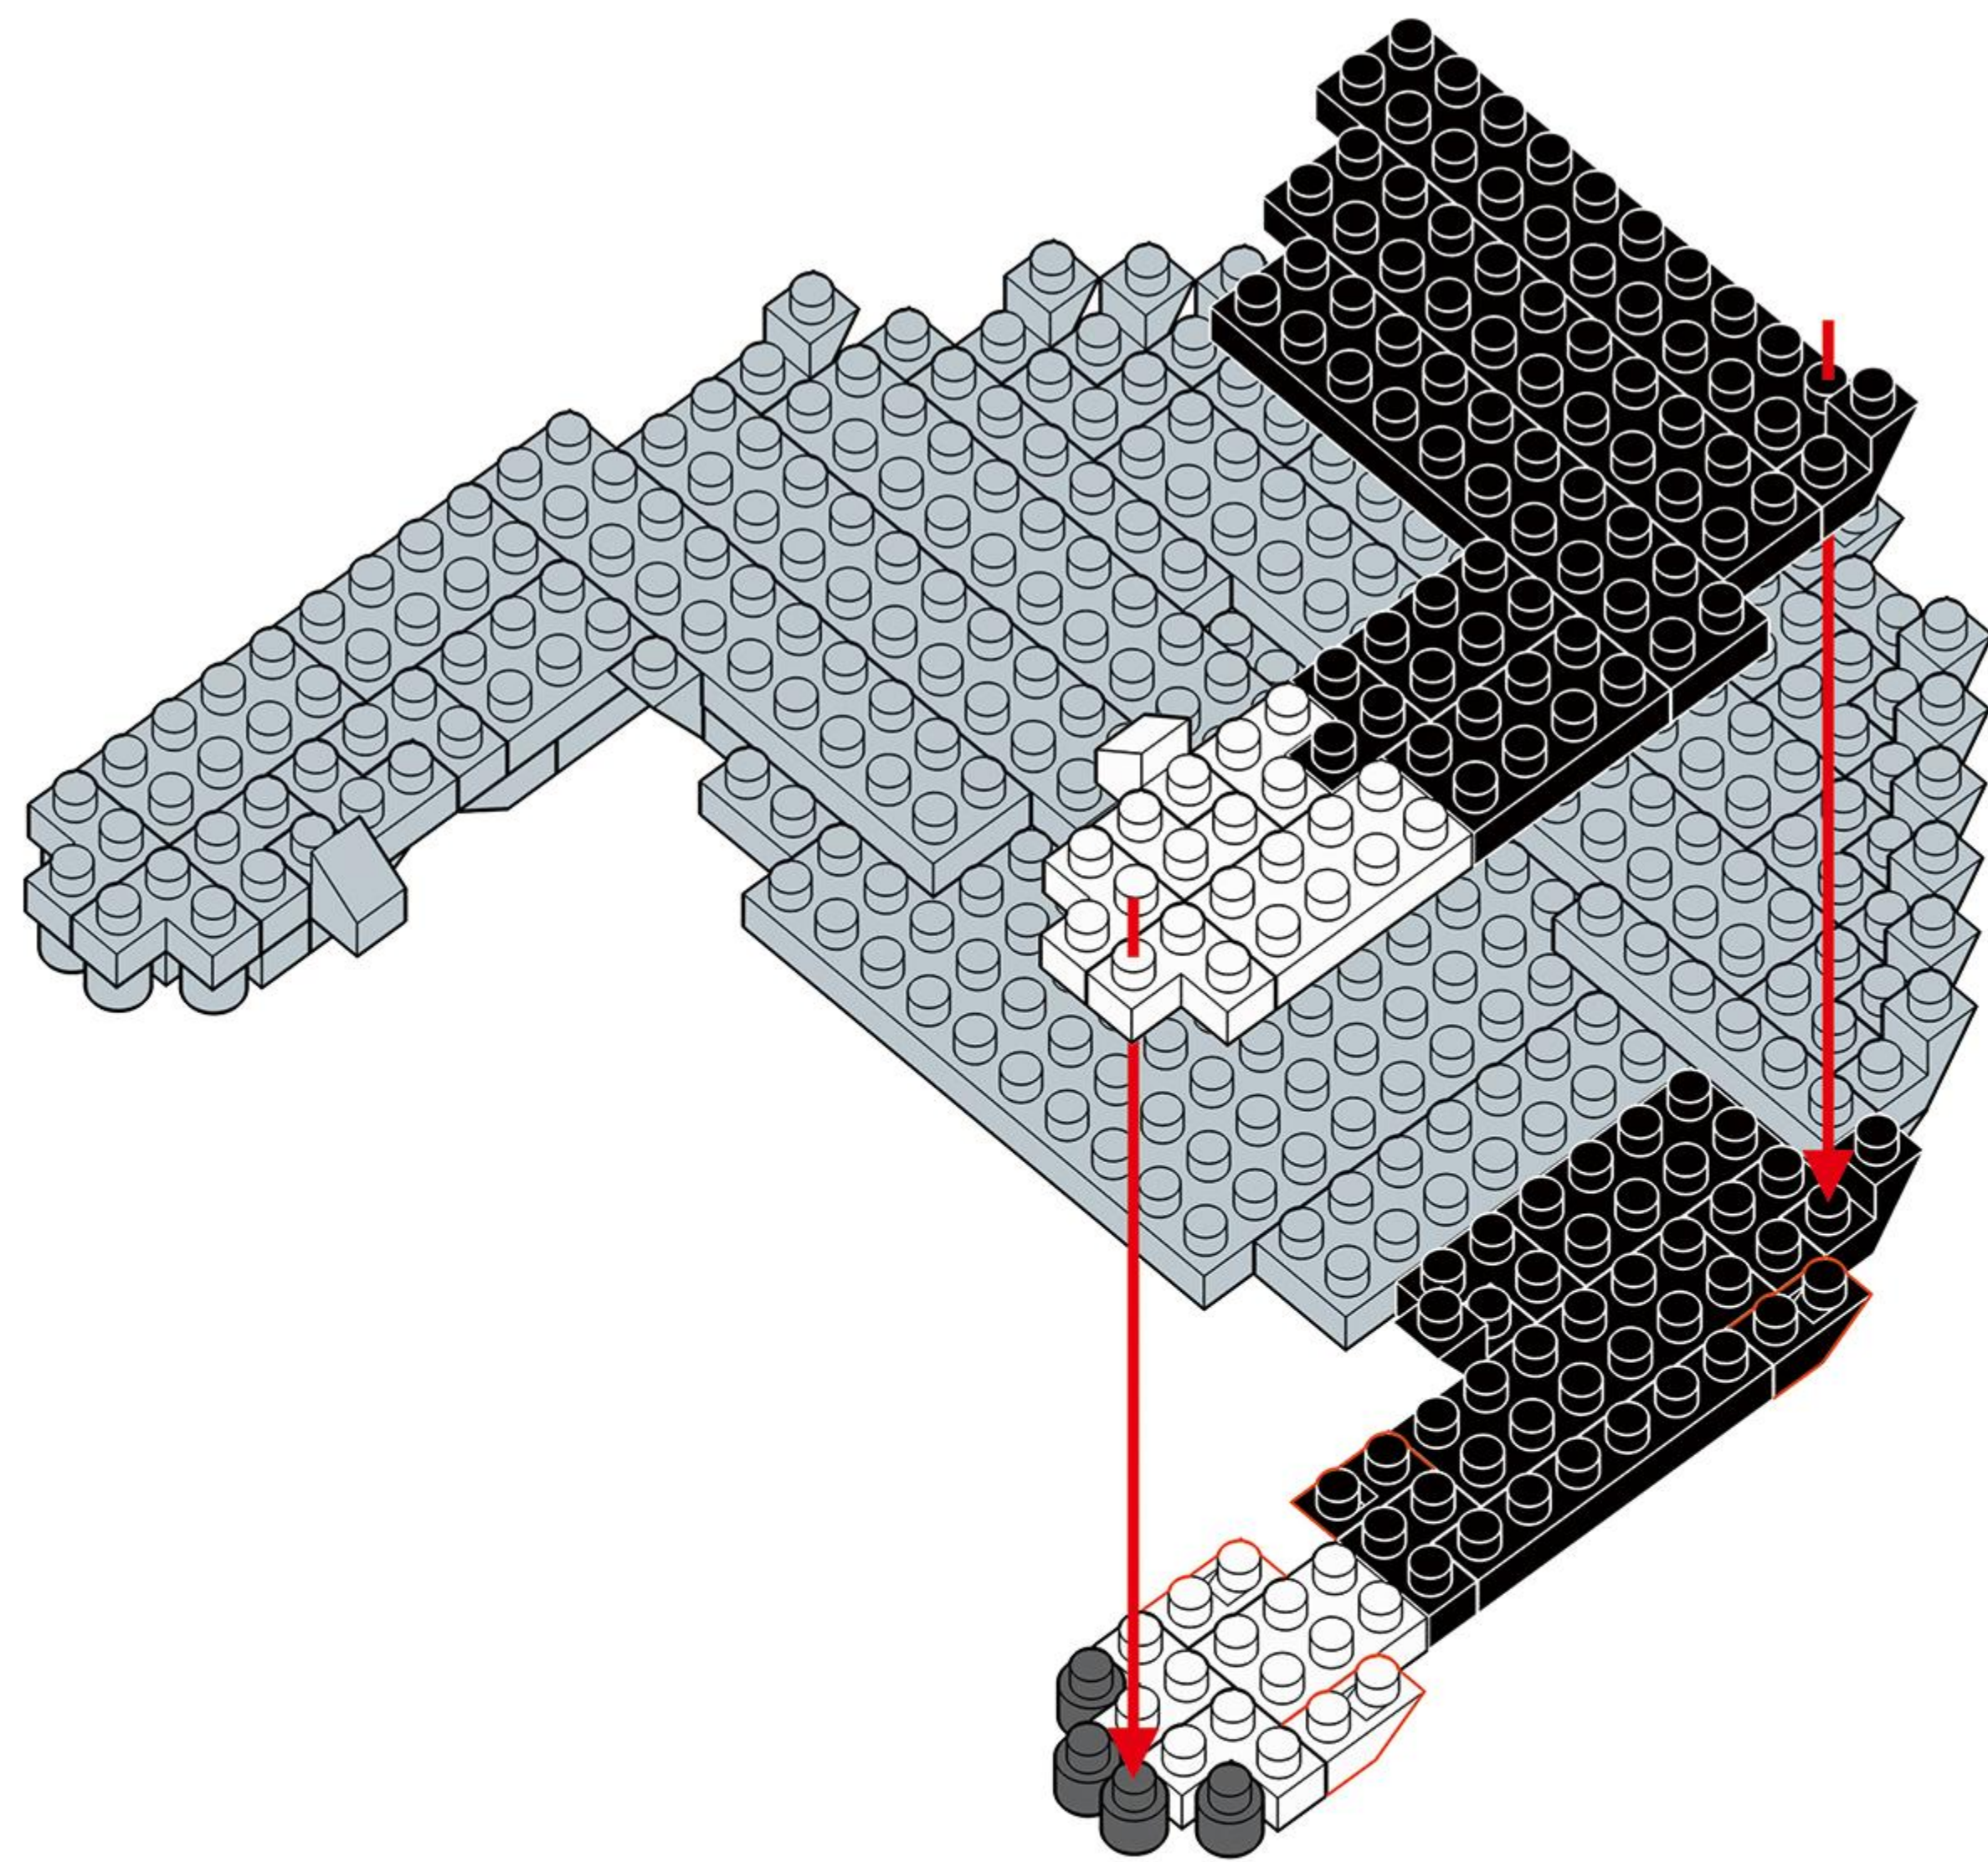

anko

miniblocks
French Bulldog
Instructions

14+
years

Animal
Series

2686
PIECES

Difficulty Level

K:43-626-618 | T:71-970-103

1

2

1

3

4

3

5

6

7

8

9

10