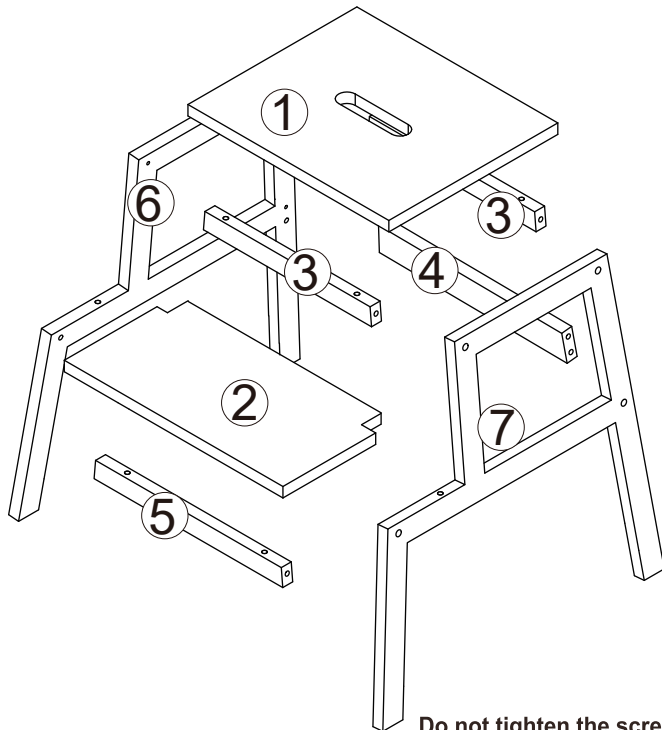

MAXIMUM TOTAL LOADING WEIGHT: 80KG

①

Hardware list

	A	M5x40mm	16pcs
	B		4pcs

	C		2pcs
	D		1pc

②

Do not tighten the screws fully during assembly.
Fully tighten screws after the final assembly steps

③

					
①	1pc	②	1pc	③	2pcs
					
④	1pc	⑤	1pc	⑥	1pc
					
⑦	1pc				

STEP 1:

- A x 6
- C x 2

STEP 2:

- A x 4
- D x 1

STEP 3:

- A x 4
- D x 1

STEP 4:

- A x 2
- B x 4