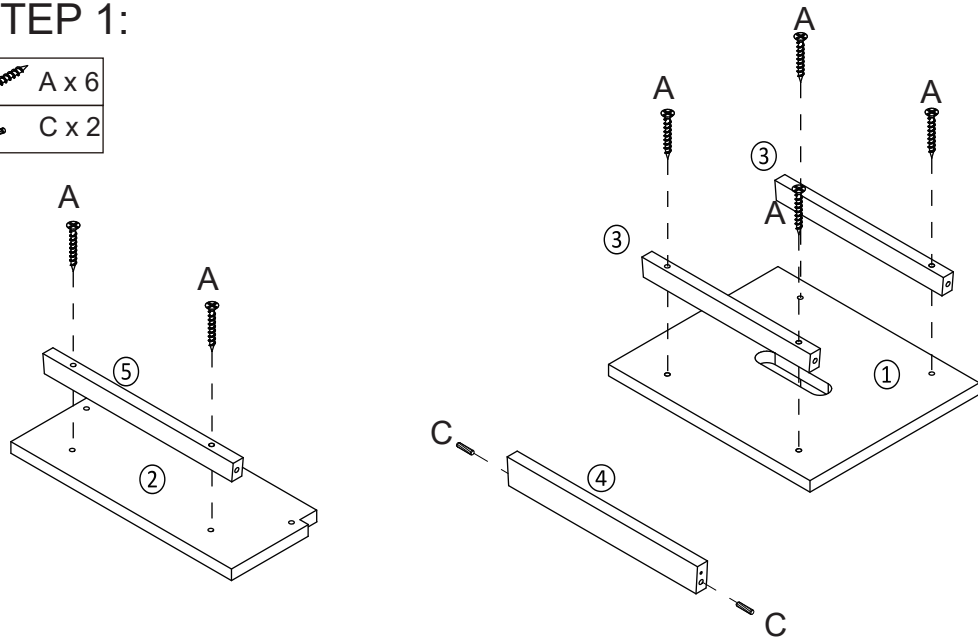

MAXIMUM TOTAL LOADING WEIGHT: 80KG

①

Hardware list

	A	M5x40mm	16pcs
	B		4pcs

	C		2pcs
	D		1pc

②

Do not tighten the screws fully during assembly.
Fully tighten screws after the final assembly steps

③

					
①	1pc	②	1pc	③	2pcs
					
④	1pc	⑤	1pc	⑥	1pc
					
⑦	1pc				

STEP 1:

- A x 6
- C x 2

STEP 2:

- A x 4
- D x 1

STEP 3:

- A x 4
- D x 1

STEP 4:

- A x 2
- B x 4