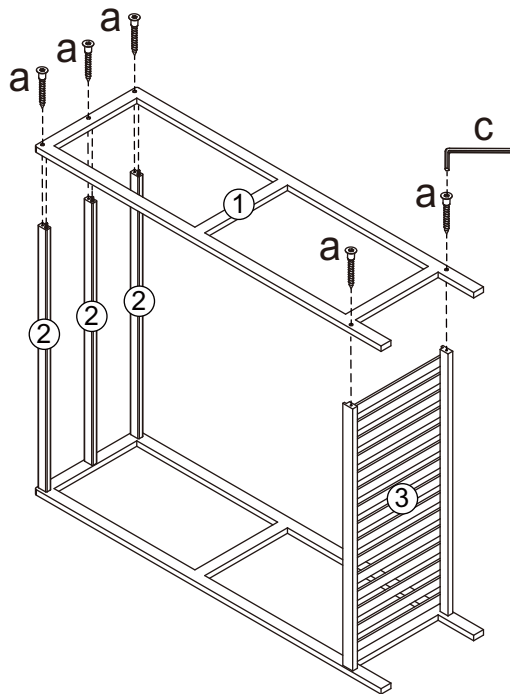

MAXIMUM TOTAL LOADING WEIGHT: 1KG FOR EACH TOP RAIL, 1.5KG FOR BOTTOM SHELF, 4.5KG IN TOTAL.

Hardware list

	a	5X35mm	10PCS
	b	6X25mm	6PCS
	c		1PC

DO NOT TIGHTEN THE SCREWS UNTIL THE PRODUCT IS FULLY ASSEMBLED.

STEP 1  X6

STEP 2  X5

STEP 3  X5

STEP 4