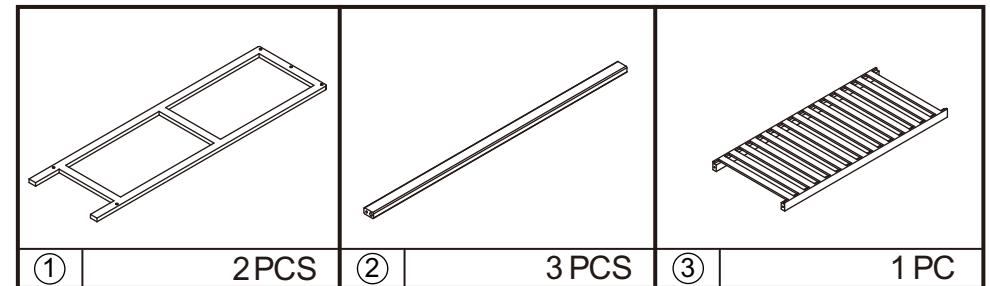

Assembly Instructions

K: 43482849 | T: 70232974 3 RAIL BAMBOO TOWEL RACK

CARE INSTRUCTION: Wipe clean with a soft damp cloth. Never use scourers, abrasives or chemical solvents. Keep away from moisture and direct sunlight. Store in a dry place for indoor use only.

WARNINGS: Do not stand, sit or lean on the unit. Do not use this unit as a step ladder. Ensure this unit is used only on a flat surface. Do not use this unit unless all bolts and screws are firmly secured. Failure to follow these warnings could result in serious injury. Contains small parts. It is to be assembled by an adult.

MAXIMUM TOTAL LOADING WEIGHT: 1KG FOR EACH TOP RAIL, 1.5KG FOR BOTTOM SHELF, 4.5KG IN TOTAL.

Hardware list

	a	5X35mm	10PCS
	b	6X25mm	6PCS
	c		1PC

DO NOT TIGHTEN THE SCREWS UNTIL THE PRODUCT IS FULLY ASSEMBLED.