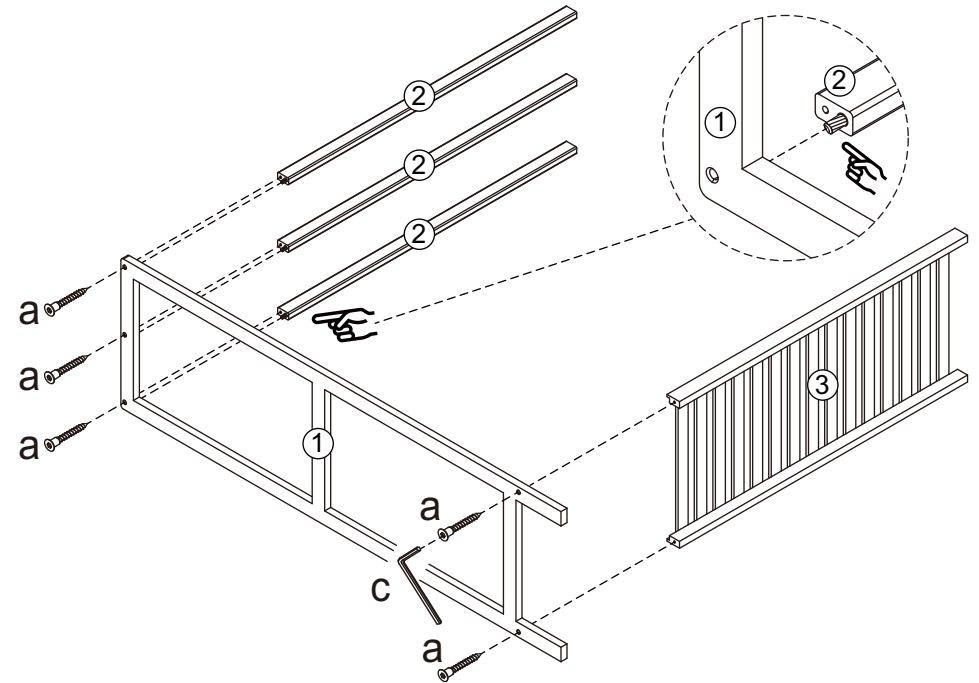

MAXIMUM TOTAL LOADING WEIGHT: 1KG FOR EACH TOP RAIL, 1.5KG FOR BOTTOM SHELF, 4.5KG IN TOTAL.

Hardware list

	a	5X35mm	10PCS
	b	6X25mm	6PCS
	c		1PC

DO NOT TIGHTEN THE SCREWS UNTIL THE PRODUCT IS FULLY ASSEMBLED.

STEP 1  X6

STEP 2  X5

STEP 3  X5

STEP 4