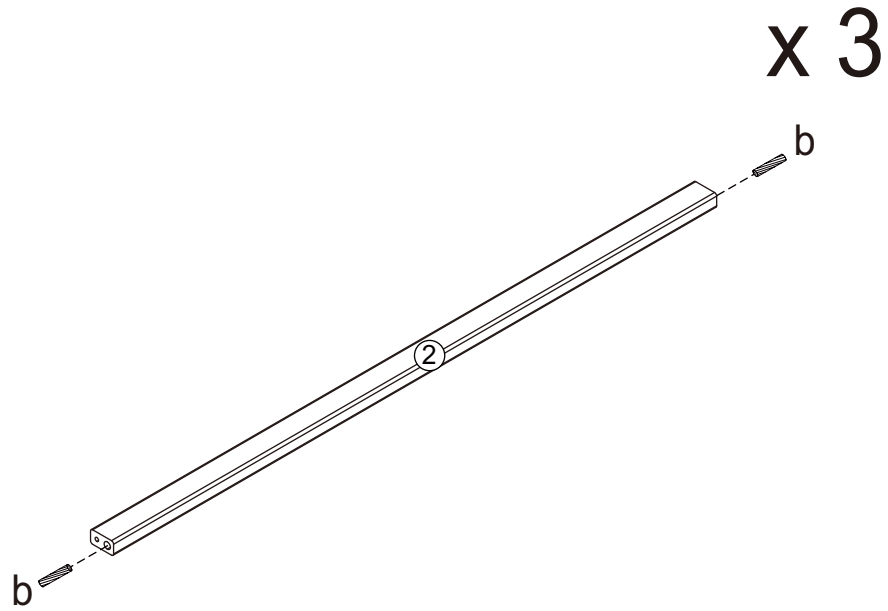

MAXIMUM TOTAL LOADING WEIGHT: 1KG FOR EACH TOP RAIL, 1.5KG FOR BOTTOM SHELF, 4.5KG IN TOTAL.

Hardware list

	a	5X35mm	10PCS
	b	6X25mm	6PCS
	c		1PC

DO NOT TIGHTEN THE SCREWS UNTIL THE PRODUCT IS FULLY ASSEMBLED.

STEP 1  X6

STEP 2  X5

STEP 3  X5

STEP 4