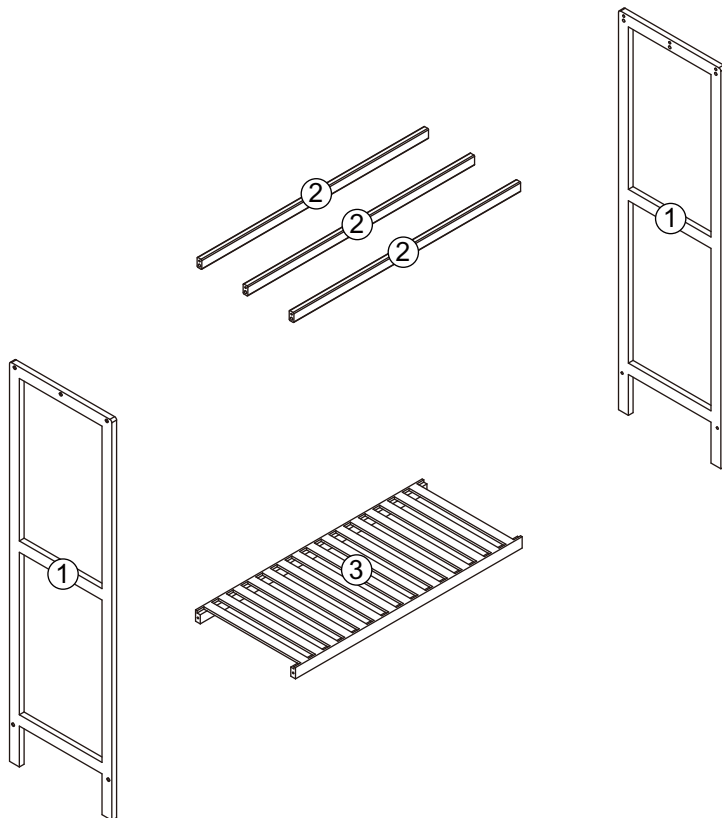

Assembly Instructions

K: 43482849 | T: 70232974 3 RAIL BAMBOO TOWEL RACK

CARE INSTRUCTION: Wipe clean with a soft damp cloth. Never use scourers, abrasives or chemical solvents. Keep away from moisture and direct sunlight. Store in a dry place for indoor use only.

WARNINGS: Do not stand, sit or lean on the unit. Do not use this unit as a step ladder. Ensure this unit is used only on a flat surface. Do not use this unit unless all bolts and screws are firmly secured. Failure to follow these warnings could result in serious injury. Contains small parts. It is to be assembled by an adult.

MAXIMUM TOTAL LOADING WEIGHT: 1KG FOR EACH TOP RAIL, 1.5KG FOR BOTTOM SHELF, 4.5KG IN TOTAL.

Hardware list

	a	5X35mm	10PCS
	b	6X25mm	6PCS
	c		1PC

DO NOT TIGHTEN THE SCREWS UNTIL THE PRODUCT IS FULLY ASSEMBLED.