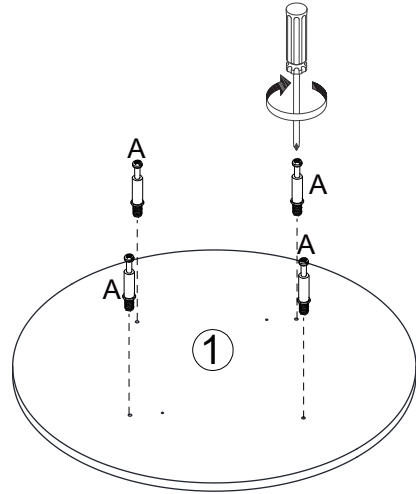

MAXIMUM SAFE LOAD: 15KG FOR TABLE TOP.

Hardware List

	A	6x35mm	4pcs
	B	15x10mm	4pcs
	C		1pc
	D	3x16mm	3pcs
	E		2pcs
	F	4x14mm	4pcs
	G	Felt Foot Pad	4pcs

Part List

		
①	1 PC	② 1 PC ③

Tools Required (Not Provided)

Do not tighten the screws fully during assembly.
Fully tighten screws after the final assembly steps.

Step 1:

Step 2:

Step 3:

Step 4: