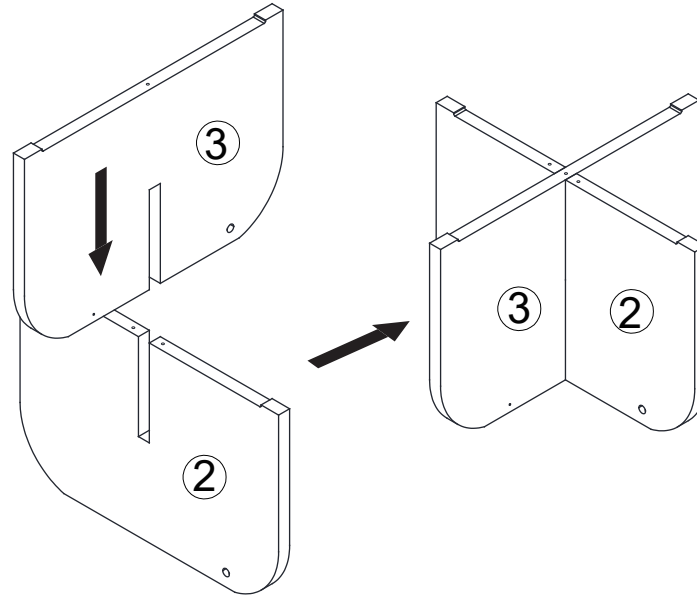

Step 1:

Step 2:

Step 3:

Step 4: