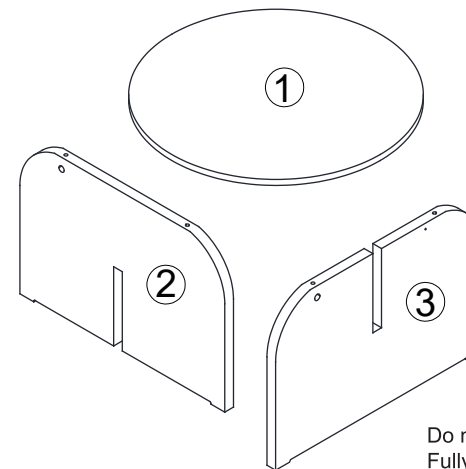

WARNING:

DO NOT STAND OR SIT ON THIS UNIT. DO NOT USE THIS UNIT UNLESS ALL BOLTS AND SCREWS ARE FIRMLY SECURED. DO NOT KNOCK OR DRAG THIS UNIT. USE ONLY ON A FLAT SURFACE. LOAD TOP EVENLY TO PREVENT FROM TIPPING OVER. THIS PACKAGE CONTAINS SMALL PARTS AND SHARP POINTS. KEEP AWAY FROM CHILDREN AND BABIES. ADULT ASSEMBLY REQUIRED. FAILURE TO FOLLOW THESE WARNINGS COULD RESULT IN SERIOUS INJURY.

MAXIMUM SAFE LOAD: 15KG FOR TABLE TOP.

Hardware List

	A	6x35mm	4pcs
	B	15x10mm	4pcs
	C		1pc
	D	3x16mm	3pcs
	E		2pcs
	F	4x14mm	4pcs
	G	Felt Foot Pad	4pcs

Part List

		
①	1 PC	② 1 PC ③

Tools Required (Not Provided)