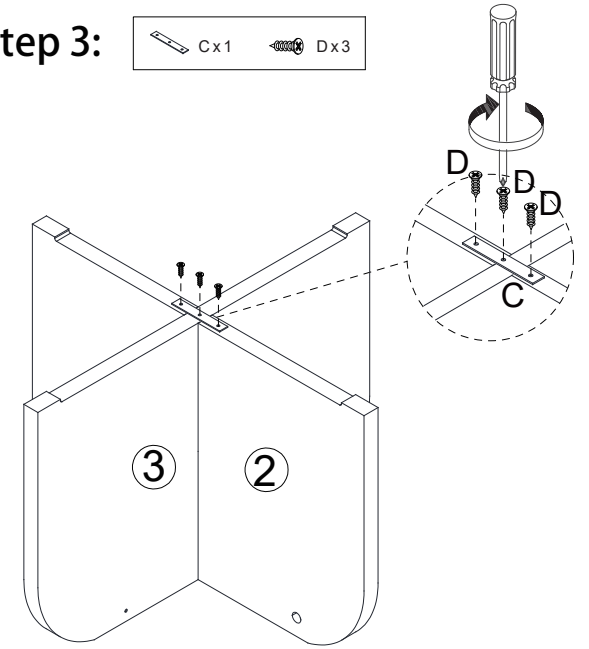

MAXIMUM SAFE LOAD: 15KG FOR TABLE TOP.

Hardware List

	A	6x35mm	4pcs
	B	15x10mm	4pcs
	C		1pc
	D	3x16mm	3pcs
	E		2pcs
	F	4x14mm	4pcs
	G	Felt Foot Pad	4pcs

Part List

		
①	1 PC	② 1 PC ③

Tools Required (Not Provided)

Do not tighten the screws fully during assembly.
Fully tighten screws after the final assembly steps.

Step 1:

Step 2:

Step 3:

Step 4: