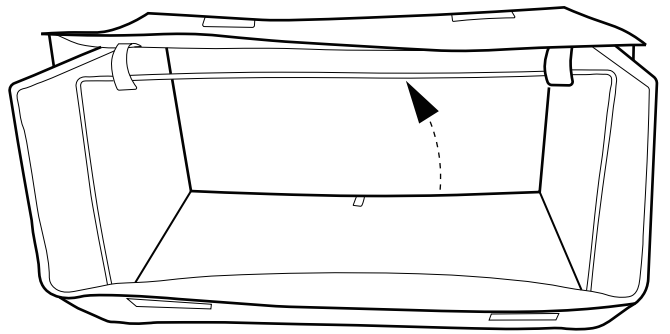

STEP 2

2. Open the frame to hold up the box