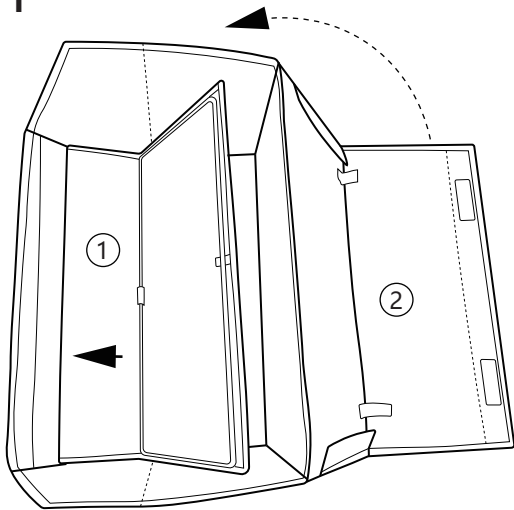

# Assembly Instructions

K: 43390762 | T: 69641985 STACKABLE LINEN LOOK BOX

**CARE INSTRUCTIONS:** SPOT CLEAN WITH DAMP CLOTH.

**WARNING:** DIRECT CONTACT WITH PALE OR DAMP SURFACES MAY RESULT IN COLOUR TRANSFER.

	
① bottom insert 1 PC	② storage box 1 PC

## STEP 1

1. Place the bottom insert on the bottom of the storage box. Half-cover the top lid.