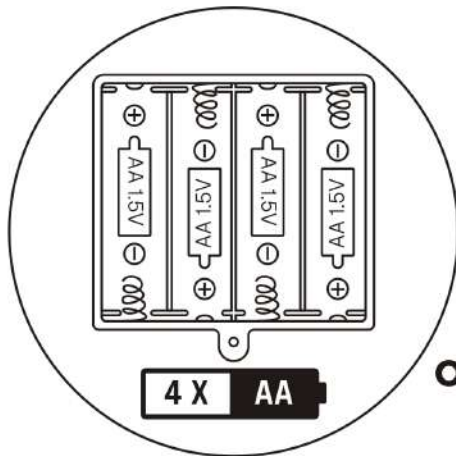

# 14x20cm说明书

**anko**

### 2 Power Supply Modes

Tips: Remove the batteries when using USB cable!

Requires 4 x 1.5V AA batteries  
(NOT INCLUDED).

or

Powered by USB cable  
(INCLUDED)

Switch On  
and Off