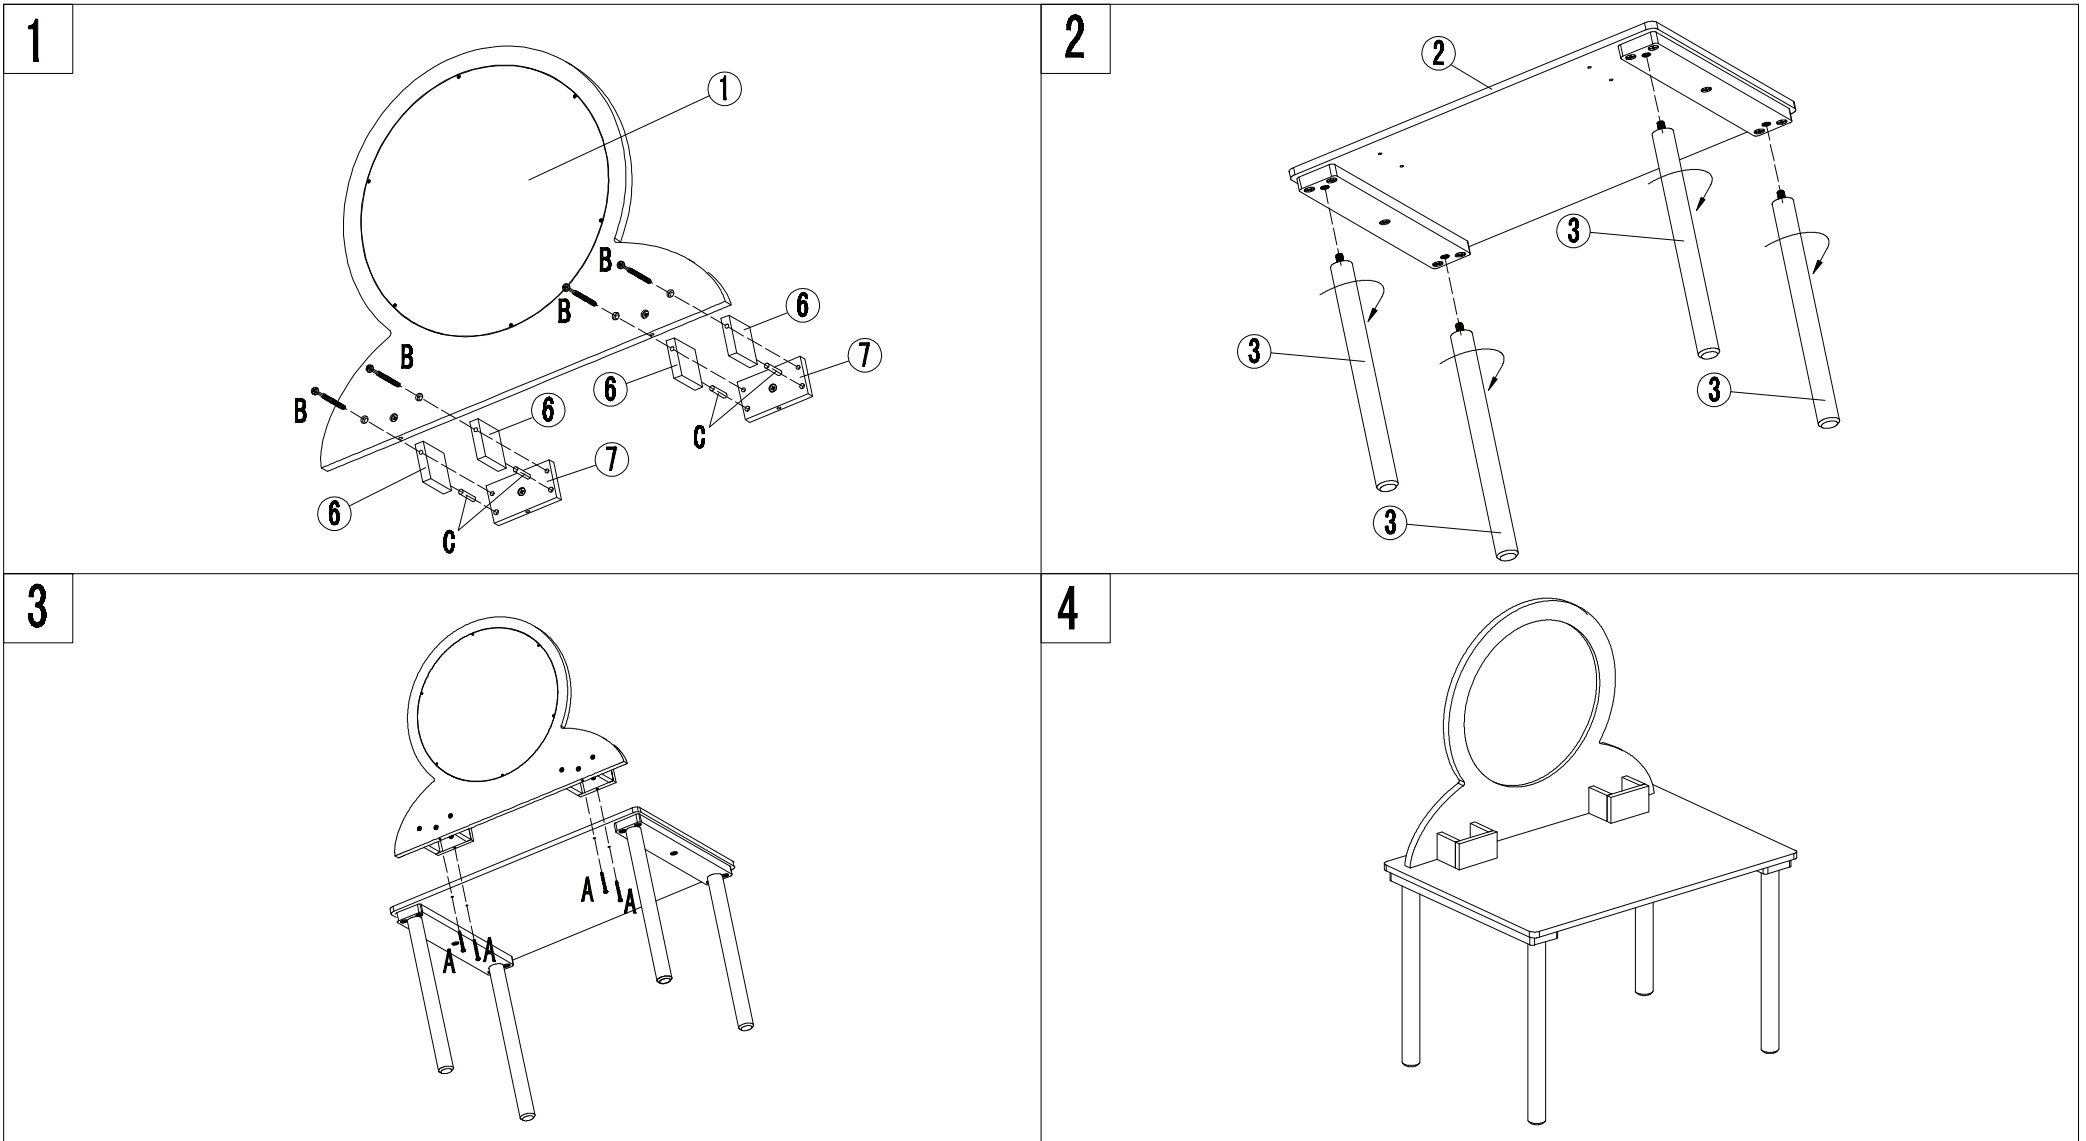

Assembly Instructions

CAUTION:

ADULT ASSEMBLY IS REQUIRED. HARDWARE CONTAINS SCREWS WITH SHARP POINTS. KEEP UNASSEMBLED PARTS OUT OF THE REACH OF SMALL CHILDREN. ADULT SUPERVISION IS RECOMMENDED. FOR ROLE PLAY ONLY.

WARNING: DO NOT STAND ON THE STOOL. DO NOT STAND OR SIT ON THE TABLE. DO NOT USE THE PRODUCT AS A STEP LADDER. DO NOT USE THE PRODUCT UNLESS ALL BOLTS, SCREWS AND KNOBS ARE FIRMLY SECURED. CHECK AND TIGHTEN ALL PARTS REGULARLY. MAXIMUM LOAD FOR STOOL: 30kg. MAXIMUM LOAD FOR TABLE: 5kg.

WARNING

CHOKING HAZARD - SMALL PARTS.
NOT SUITABLE FOR CHILDREN UNDER 3 YEARS.