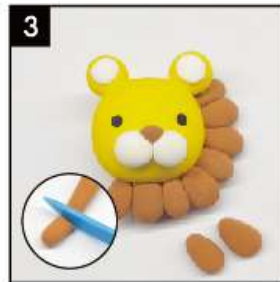

Lion & Tiger Light Clay Kit

3+
years

WARNING: DO NOT OVEN BAKE.

WARNING: WASH YOUR HANDS BEFORE AND AFTER USE.

ATTENTION: ALL ART MATERIALS LIKE CLAY ETC CAUSE STAINS. ALWAYS PROTECT CLOTHES, CARPET, WORK SURFACE, FURNITURE AND OTHER OBJECTS. ALWAYS USE A PROTECTIVE COVER TO PREVENT STAINS. ADULT SUPERVISION IS RECOMMENDED.

WARNING: CHOKING HAZARD
SMALL PARTS. NOT FOR
CHILDREN UNDER 3 YEARS.

WARNING: THE PRODUCT CONTAINS FUNCTIONAL SHARP
POINT(S)/SHARP EDGE(S). PLEASE USE AS INTENDED.

MADE IN CHINA.
KEYCODE 43-375-912

anko

Unicorn & Rainbow Light Clay Kit