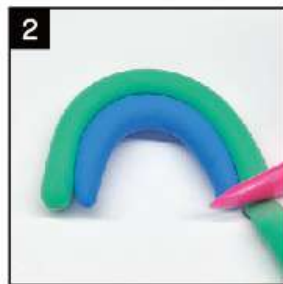

anko

Unicorn & Rainbow Light Clay Kit

3+
years

WARNING: DO NOT OVEN BAKE.

WARNING: WASH YOUR HANDS BEFORE AND AFTER USE.

ATTENTION: ALL ART MATERIALS LIKE CLAY ETC CAUSE STAINS. ALWAYS PROTECT CLOTHES, CARPET, WORK SURFACE, FURNITURE AND OTHER OBJECTS. ALWAYS USE A PROTECTIVE COVER TO PREVENT STAINS. ADULT SUPERVISION IS RECOMMENDED.

WARNING:
CHOKING HAZARD
SMALL PARTS. NOT FOR
CHILDREN UNDER 3 YEARS.

WARNING: THE PRODUCT CONTAINS FUNCTIONAL SHARP POINT(S)/SHARP EDGE(S). PLEASE USE AS INTENDED.

MADE IN CHINA.
KEYCODE 43-375-912

148x210mm