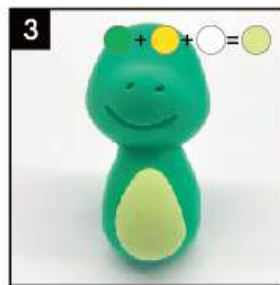

Dinosaur & Dog Light Clay Kit

3+
years

⚠️ WARNING: DO NOT OVEN BAKE.

⚠️ WARNING: WASH YOUR HANDS BEFORE AND AFTER USE.

⚠️ ATTENTION: ALL ART MATERIALS LIKE CLAY ETC CAUSE STAINS. ALWAYS PROTECT CLOTHES, CARPET, WORK SURFACE, FURNITURE AND OTHER OBJECTS. ALWAYS USE A PROTECTIVE COVER TO PREVENT STAINS. ADULT SUPERVISION IS RECOMMENDED.

⚠️ WARNING: CHOKING HAZARD
SMALL PARTS. NOT FOR CHILDREN UNDER 3 YEARS.

⚠️ WARNING: THE PRODUCT CONTAINS FUNCTIONAL SHARP POINT(S)/SHARP EDGE(S). PLEASE USE AS INTENDED.

MADE IN CHINA.
KEYCODE 43-375-912