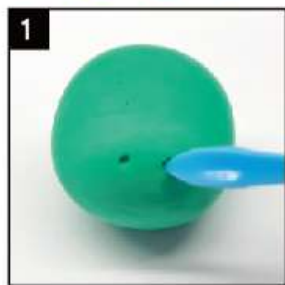

Dinosaur & Dog Light Clay Kit

3+
years

⚠️ WARNING: DO NOT OVEN BAKE.

⚠️ WARNING: WASH YOUR HANDS BEFORE AND AFTER USE.

⚠️ ATTENTION: ALL ART MATERIALS LIKE CLAY ETC CAUSE STAINS. ALWAYS PROTECT CLOTHES, CARPET, WORK SURFACE, FURNITURE AND OTHER OBJECTS. ALWAYS USE A PROTECTIVE COVER TO PREVENT STAINS. ADULT SUPERVISION IS RECOMMENDED.

⚠️ WARNING: CHOKING HAZARD
SMALL PARTS. NOT FOR CHILDREN UNDER 3 YEARS.

⚠️ WARNING: THE PRODUCT CONTAINS FUNCTIONAL SHARP POINT(S)/SHARP EDGE(S). PLEASE USE AS INTENDED.

MADE IN CHINA.
KEYCODE 43-375-912