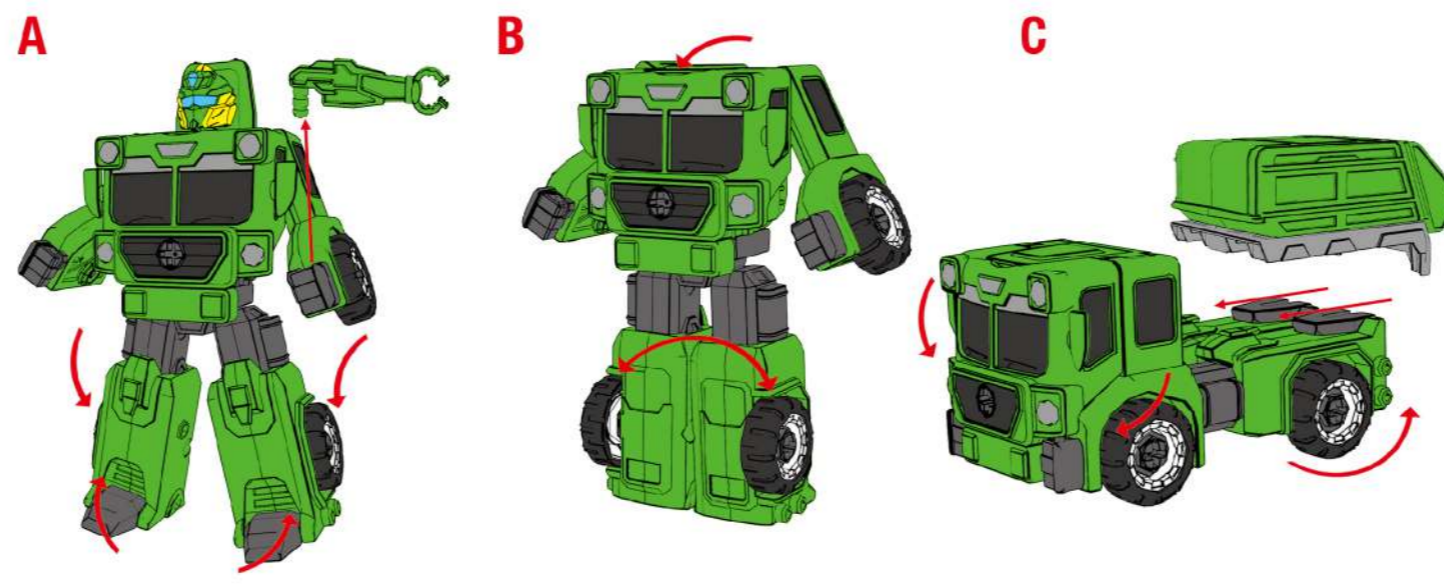

4+
YEARS

Shape Shifting

Fire Engine

INSTRUCTIONS

PARTS:

TRANSFORMATION:

BREAKDOWN OF DETACHABLE PARTS:

KEYCODE: 43336012

4+
YEARS

Shape Shifting

Garbage Truck

INSTRUCTIONS

PARTS:

TRANSFORMATION:

BREAKDOWN OF DETACHABLE PARTS:

KEYCODE: 43336012
PRODUCT MAY VARY FROM THE IMAGE SHOWN.
PLEASE KEEP PACKAGING FOR FUTURE REFERENCE.