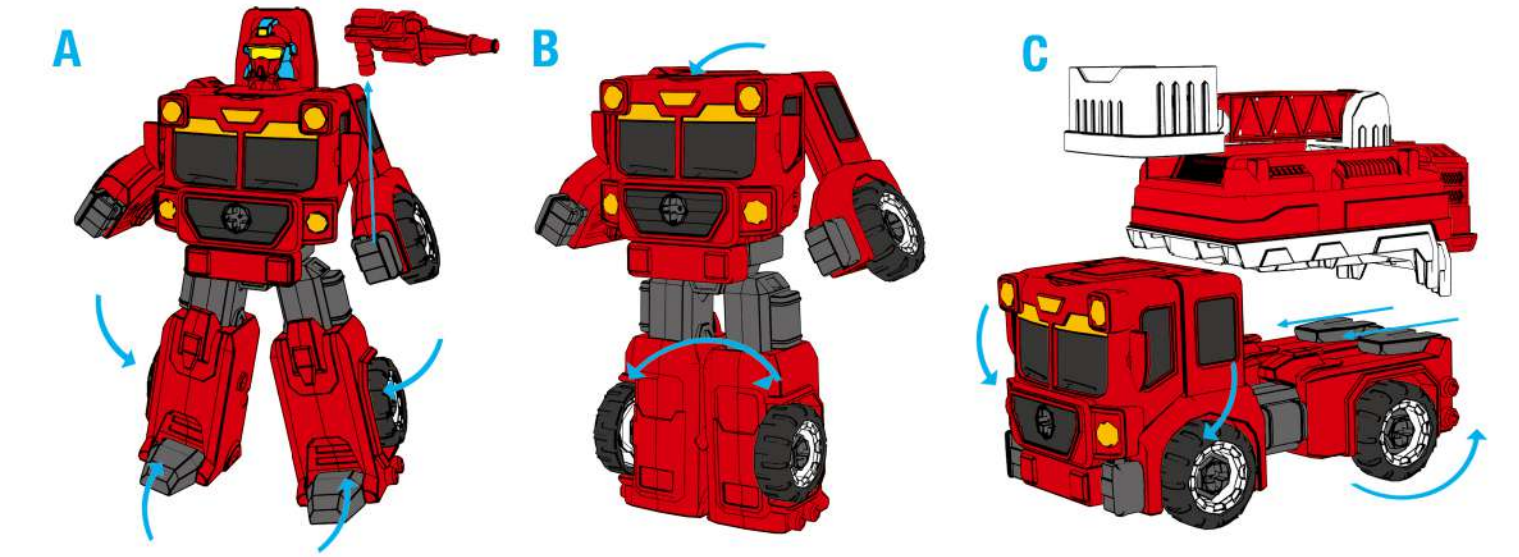

4+
YEARS

Shape Shifting

Fire Engine

INSTRUCTIONS

PARTS:

TRANSFORMATION:

BREAKDOWN OF DETACHABLE PARTS:

KEYCODE: 43336012

PRODUCT MAY VARY FROM THE IMAGE SHOWN.
PLEASE KEEP PACKAGING FOR FUTURE REFERENCE.

WARNING: FOR SAFETY REASONS, REMOVE ALL TAGS, LABELS, AND PLASTIC FASTENERS BEFORE GIVING THIS TOY TO YOUR CHILD.

WARNING: CHOKING HAZARD-SMALL PARTS. NOT SUITABLE FOR CHILDREN UNDER 3 YEARS.

4+
YEARS

Shape Shifting

Garbage Truck

INSTRUCTIONS

PARTS:

TRANSFORMATION:

BREAKDOWN OF DETACHABLE PARTS:

KEYCODE: 43336012
PRODUCT MAY VARY FROM THE IMAGE SHOWN.
PLEASE KEEP PACKAGING FOR FUTURE REFERENCE.

WARNING: FOR SAFETY REASONS, REMOVE ALL TAGS, LABELS, AND PLASTIC FASTENERS BEFORE GIVING THIS TOY TO YOUR CHILD.

WARNING: CHOKING HAZARD-SMALL PARTS. NOT SUITABLE FOR CHILDREN UNDER 3 YEARS.