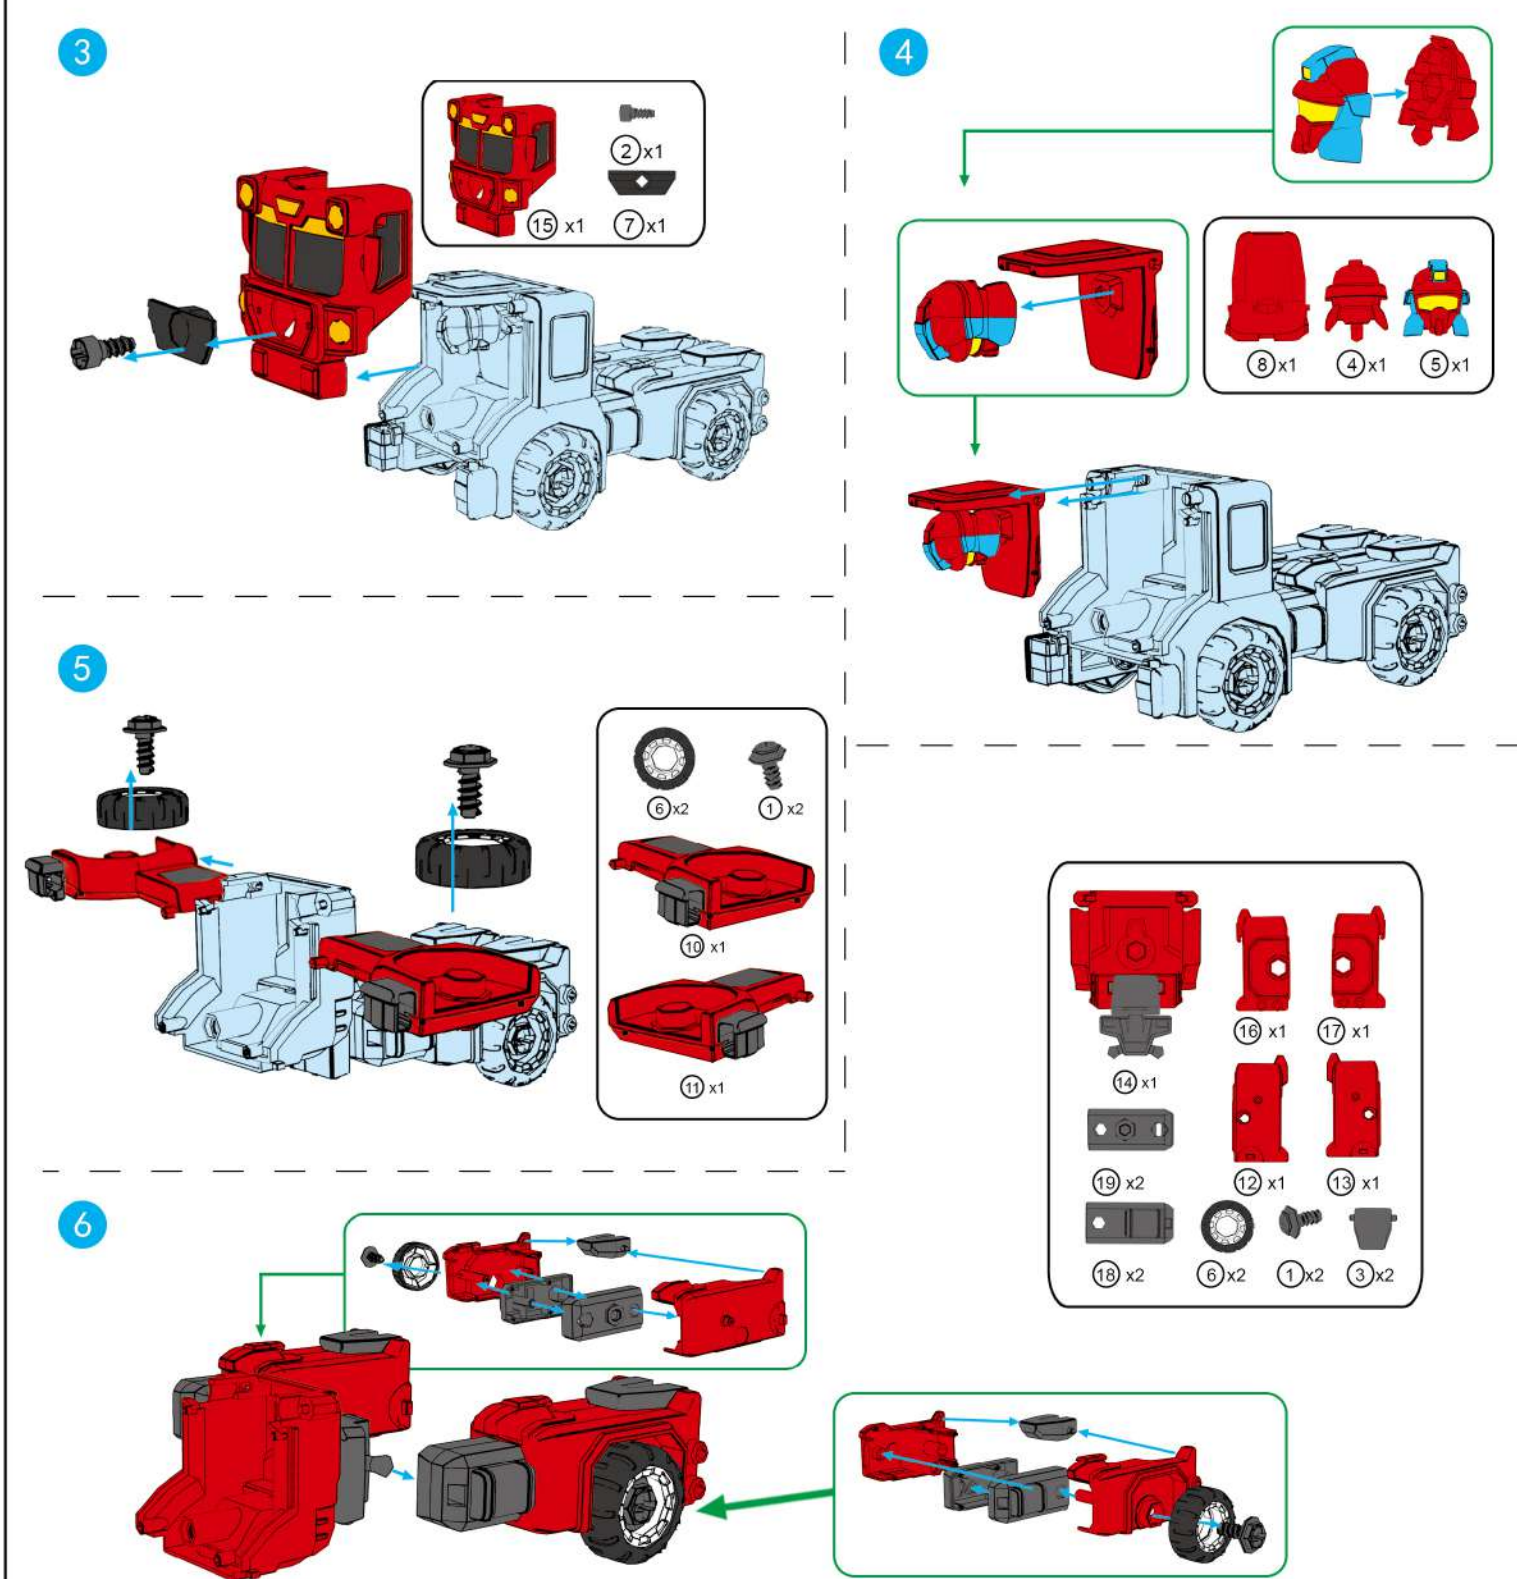

4+
YEARS

Shape Shifting

Fire Engine

INSTRUCTIONS

PARTS:

TRANSFORMATION:

BREAKDOWN OF DETACHABLE PARTS:

KEYCODE: 43336012

PRODUCT MAY VARY FROM THE IMAGE SHOWN.
PLEASE KEEP PACKAGING FOR FUTURE REFERENCE.

WARNING: FOR SAFETY REASONS, REMOVE ALL TAGS, LABELS, AND PLASTIC FASTENERS BEFORE GIVING THIS TOY TO YOUR CHILD.

WARNING: CHOKING HAZARD-SMALL PARTS. NOT SUITABLE FOR CHILDREN UNDER 3 YEARS.

4+
YEARS

Shape Shifting

Garbage Truck

INSTRUCTIONS

PARTS:

TRANSFORMATION:

BREAKDOWN OF DETACHABLE PARTS:

KEYCODE: 43336012
PRODUCT MAY VARY FROM THE IMAGE SHOWN.
PLEASE KEEP PACKAGING FOR FUTURE REFERENCE.

WARNING: FOR SAFETY REASONS, REMOVE ALL TAGS, LABELS, AND PLASTIC FASTENERS BEFORE GIVING THIS TOY TO YOUR CHILD.

WARNING: CHOKING HAZARD-SMALL PARTS. NOT SUITABLE FOR CHILDREN UNDER 3 YEARS.