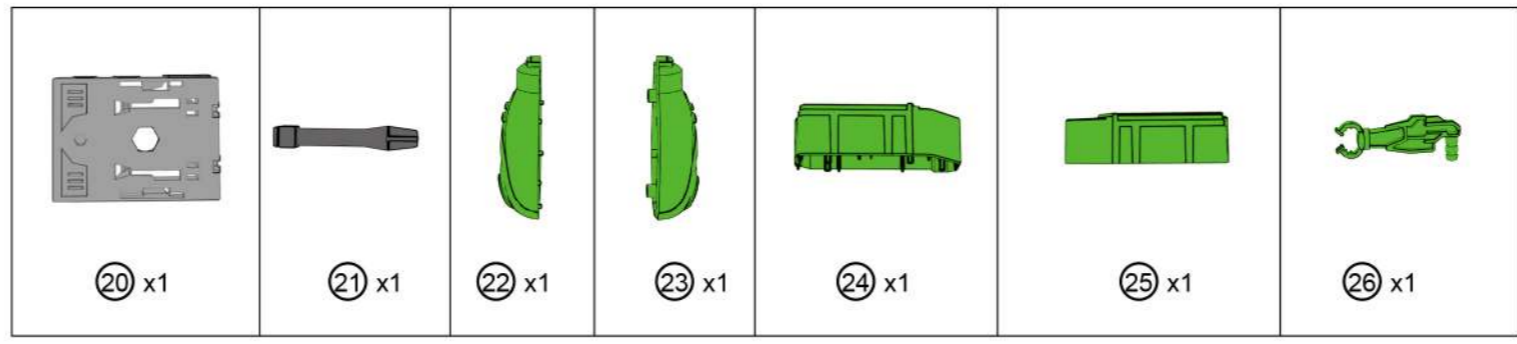

4+
YEARS

Shape Shifting

Garbage Truck

INSTRUCTIONS

PARTS:

TRANSFORMATION:

BREAKDOWN OF DETACHABLE PARTS:

KEYCODE: 43336012
PRODUCT MAY VARY FROM THE IMAGE SHOWN.
PLEASE KEEP PACKAGING FOR FUTURE REFERENCE.