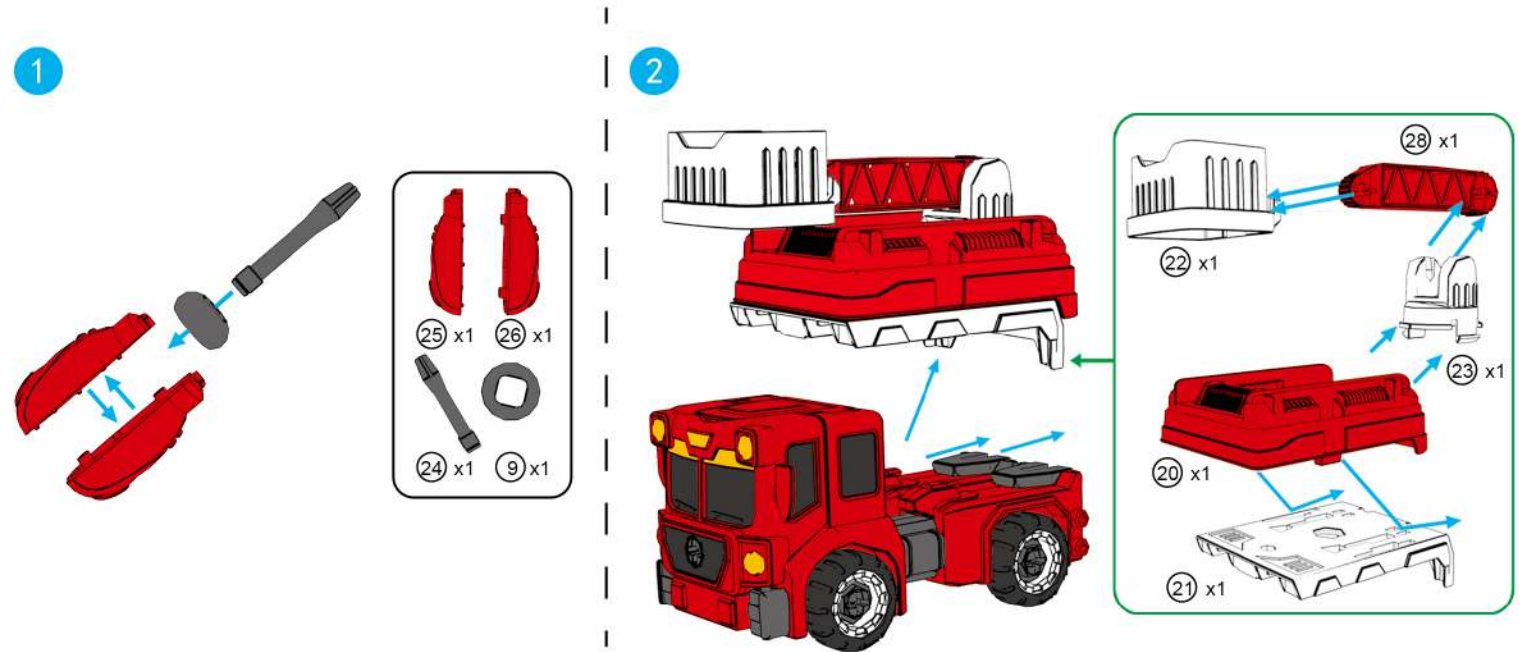

4+
YEARS

Shape Shifting

Fire Engine

INSTRUCTIONS

PARTS:

TRANSFORMATION:

BREAKDOWN OF DETACHABLE PARTS:

KEYCODE: 43336012

PRODUCT MAY VARY FROM THE IMAGE SHOWN.
PLEASE KEEP PACKAGING FOR FUTURE REFERENCE.

WARNING: FOR SAFETY REASONS, REMOVE ALL TAGS, LABELS, AND PLASTIC FASTENERS BEFORE GIVING THIS TOY TO YOUR CHILD.

WARNING: CHOKING HAZARD-SMALL PARTS. NOT SUITABLE FOR CHILDREN UNDER 3 YEARS.

4+
YEARS

Shape Shifting

Garbage Truck

INSTRUCTIONS

PARTS:

TRANSFORMATION:

BREAKDOWN OF DETACHABLE PARTS:

KEYCODE: 43336012
PRODUCT MAY VARY FROM THE IMAGE SHOWN.
PLEASE KEEP PACKAGING FOR FUTURE REFERENCE.

WARNING: FOR SAFETY REASONS, REMOVE ALL TAGS, LABELS, AND PLASTIC FASTENERS BEFORE GIVING THIS TOY TO YOUR CHILD.

WARNING: CHOKING HAZARD-SMALL PARTS. NOT SUITABLE FOR CHILDREN UNDER 3 YEARS.