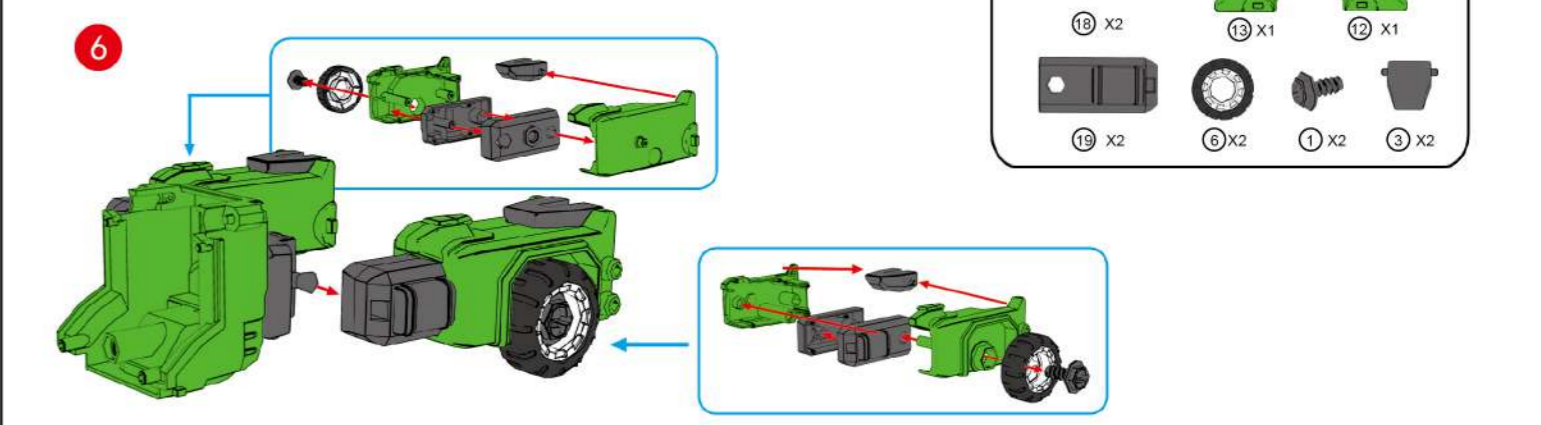

4+
YEARS

Shape Shifting

Garbage Truck

INSTRUCTIONS

PARTS:

TRANSFORMATION:

BREAKDOWN OF DETACHABLE PARTS:

KEYCODE: 43336012
PRODUCT MAY VARY FROM THE IMAGE SHOWN.
PLEASE KEEP PACKAGING FOR FUTURE REFERENCE.