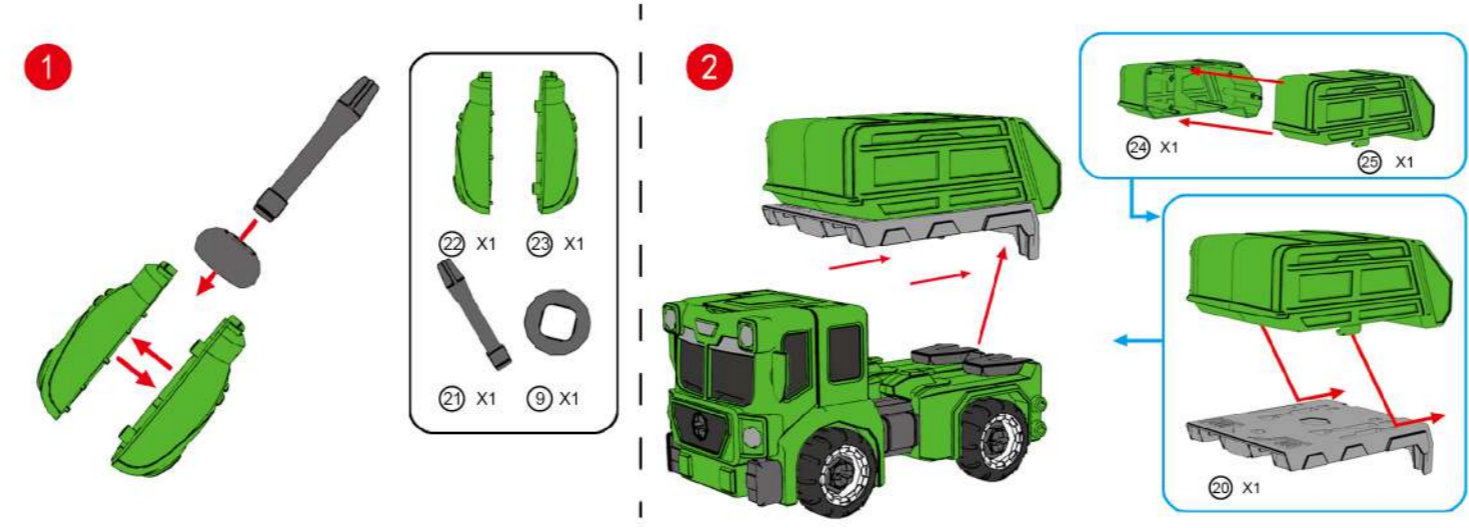

4+
YEARS

Shape Shifting

Garbage Truck

INSTRUCTIONS

PARTS:

TRANSFORMATION:

BREAKDOWN OF DETACHABLE PARTS:

KEYCODE: 43336012
PRODUCT MAY VARY FROM THE IMAGE SHOWN.
PLEASE KEEP PACKAGING FOR FUTURE REFERENCE.