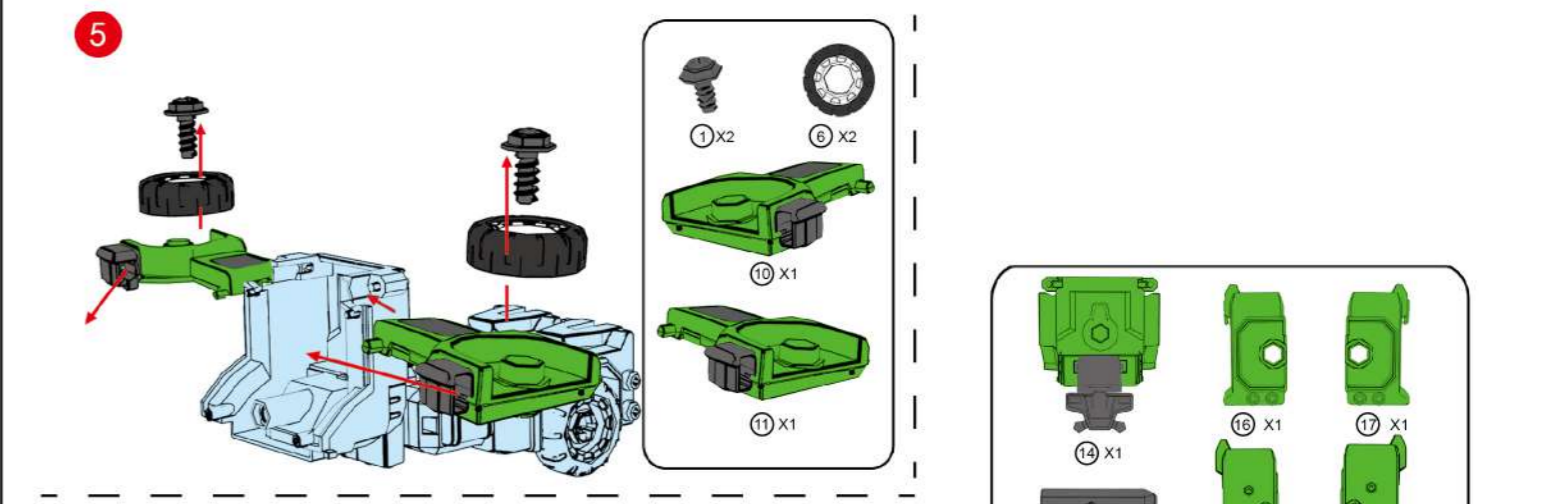

4+
YEARS

Shape Shifting

Garbage Truck

INSTRUCTIONS

PARTS:

TRANSFORMATION:

BREAKDOWN OF DETACHABLE PARTS:

KEYCODE: 43336012
PRODUCT MAY VARY FROM THE IMAGE SHOWN.
PLEASE KEEP PACKAGING FOR FUTURE REFERENCE.