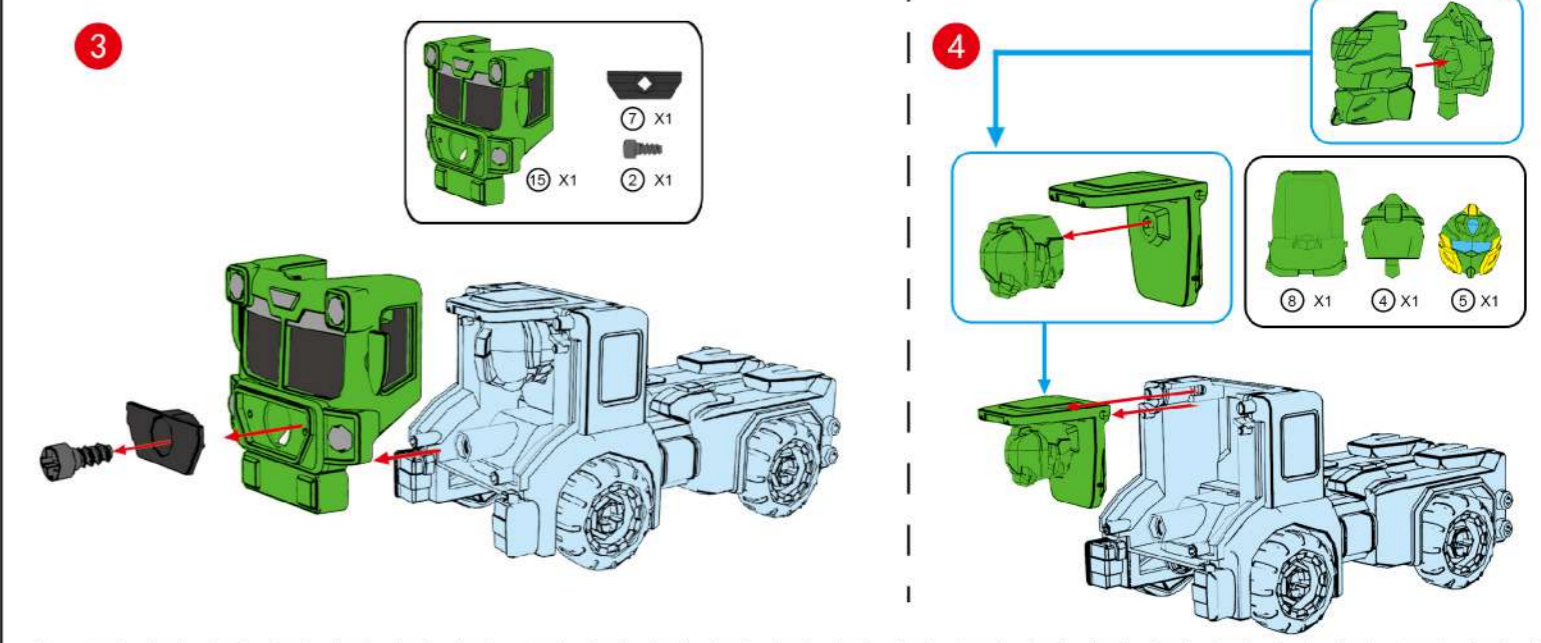

4+
YEARS

Shape Shifting

Garbage Truck

INSTRUCTIONS

PARTS:

TRANSFORMATION:

BREAKDOWN OF DETACHABLE PARTS:

KEYCODE: 43336012
PRODUCT MAY VARY FROM THE IMAGE SHOWN.
PLEASE KEEP PACKAGING FOR FUTURE REFERENCE.