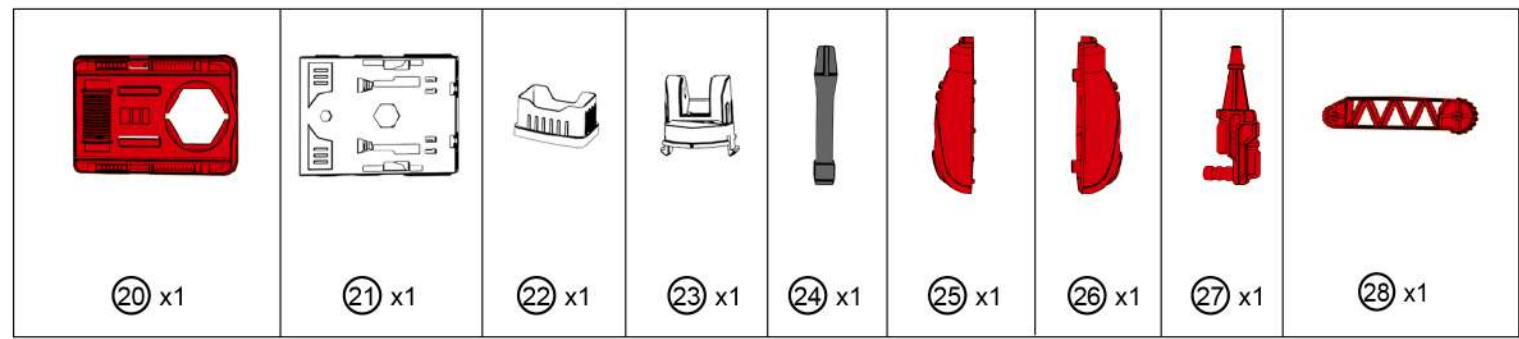

4+
YEARS

Shape Shifting

Fire Engine

INSTRUCTIONS

PARTS:

TRANSFORMATION:

BREAKDOWN OF DETACHABLE PARTS:

KEYCODE: 43336012

PRODUCT MAY VARY FROM THE IMAGE SHOWN.
PLEASE KEEP PACKAGING FOR FUTURE REFERENCE.

WARNING: FOR SAFETY REASONS, REMOVE ALL TAGS, LABELS, AND PLASTIC FASTENERS BEFORE GIVING THIS TOY TO YOUR CHILD.

WARNING: CHOKING HAZARD-SMALL PARTS. NOT SUITABLE FOR CHILDREN UNDER 3 YEARS.

4+
YEARS

Shape Shifting

Garbage Truck

INSTRUCTIONS

PARTS:

TRANSFORMATION:

BREAKDOWN OF DETACHABLE PARTS:

KEYCODE: 43336012
PRODUCT MAY VARY FROM THE IMAGE SHOWN.
PLEASE KEEP PACKAGING FOR FUTURE REFERENCE.