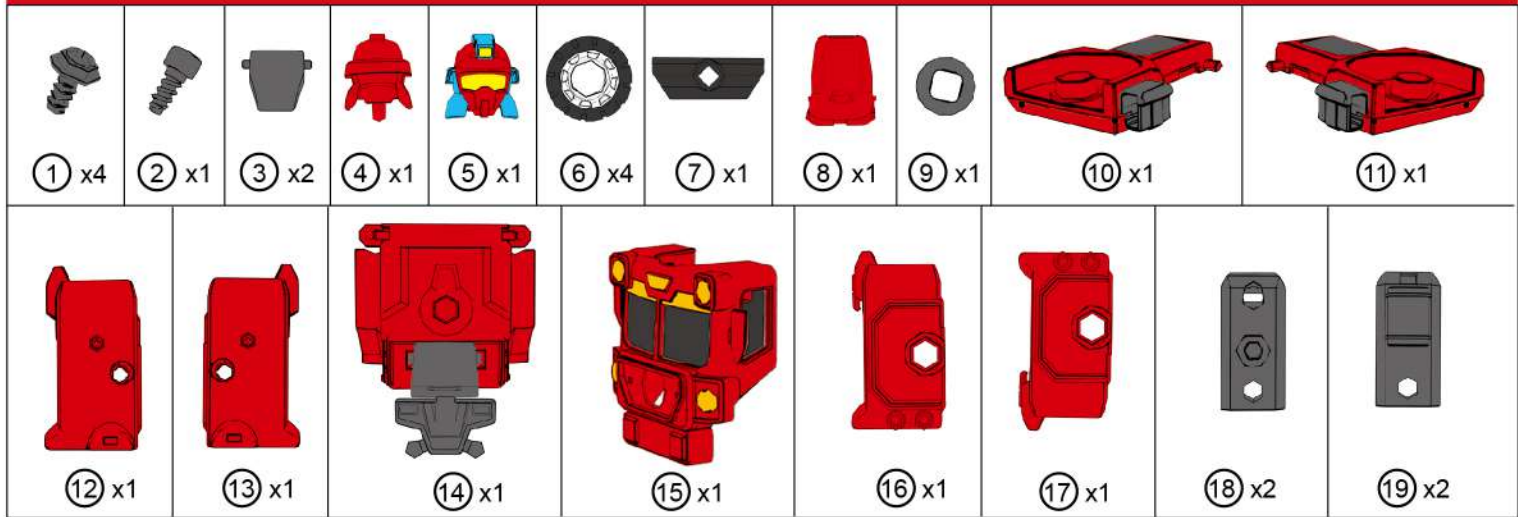

4+
YEARS

Shape Shifting

Fire Engine

INSTRUCTIONS

PARTS:

TRANSFORMATION:

BREAKDOWN OF DETACHABLE PARTS:

KEYCODE: 43336012

PRODUCT MAY VARY FROM THE IMAGE SHOWN.
PLEASE KEEP PACKAGING FOR FUTURE REFERENCE.

WARNING: FOR SAFETY REASONS, REMOVE ALL TAGS, LABELS, AND PLASTIC FASTENERS BEFORE GIVING THIS TOY TO YOUR CHILD.

WARNING: CHOKING HAZARD-SMALL PARTS. NOT SUITABLE FOR CHILDREN UNDER 3 YEARS.

4+
YEARS

Shape Shifting

Garbage Truck

INSTRUCTIONS

PARTS:

TRANSFORMATION:

BREAKDOWN OF DETACHABLE PARTS:

KEYCODE: 43336012
PRODUCT MAY VARY FROM THE IMAGE SHOWN.
PLEASE KEEP PACKAGING FOR FUTURE REFERENCE.

WARNING: FOR SAFETY REASONS, REMOVE ALL TAGS, LABELS, AND PLASTIC FASTENERS BEFORE GIVING THIS TOY TO YOUR CHILD.

WARNING: CHOKING HAZARD-SMALL PARTS. NOT SUITABLE FOR CHILDREN UNDER 3 YEARS.