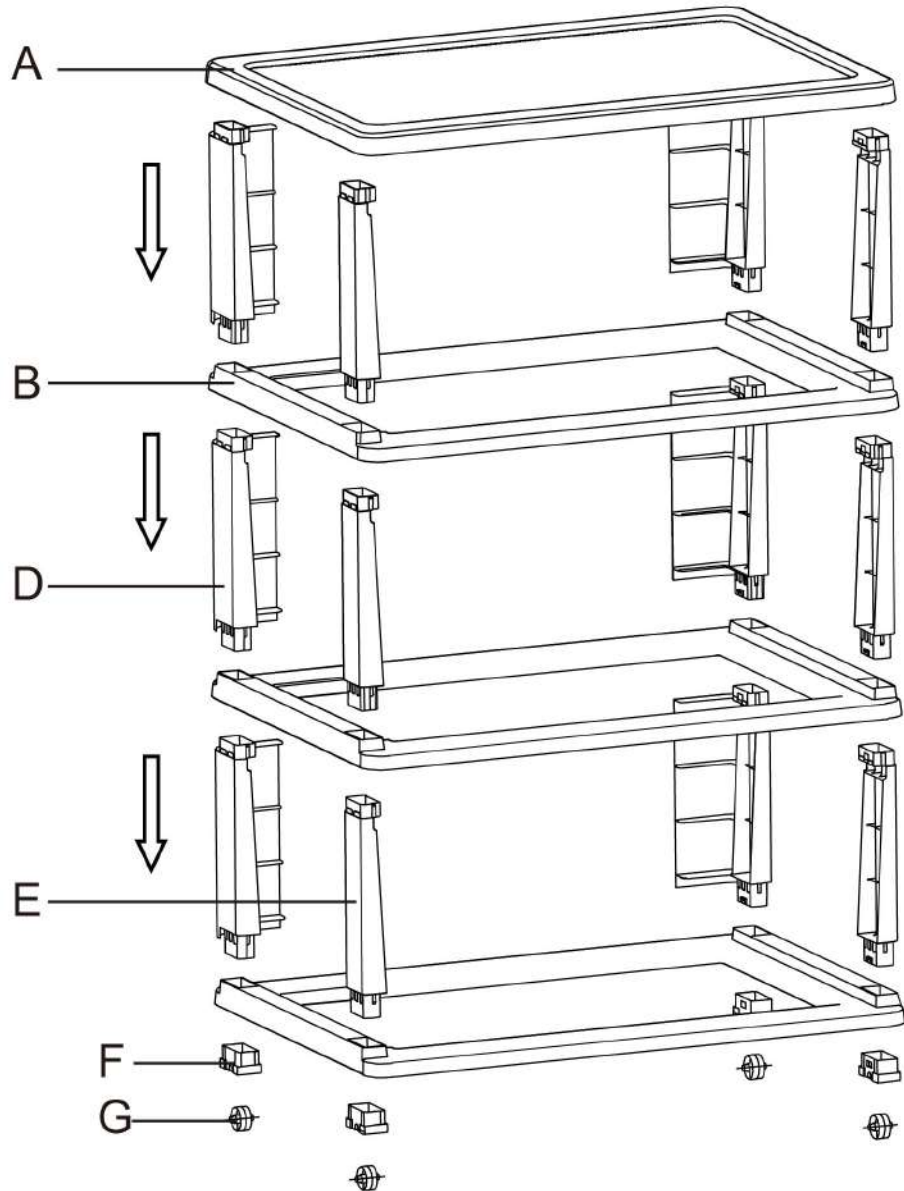

Assembly Instructions

K: 43-334-988 T: 68-763-343 3 DRAWER WIDE
Max Weight of Each Draw: 4Kg

Hardware list

	A	1 PC		D	6 PCS
	B	3 PCS		E	6 PCS
	C	3 PCS		F	4 PCS
				G	4 PCS