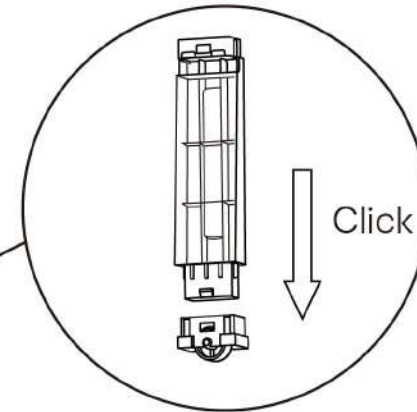

Assembly Instructions

K: 43-334-988 T: 68-763-343 3 DRAWER WIDE
Max Weight of Each Draw: 4Kg

Hardware list

	A	1 PC		D	6 PCS
	B	3 PCS		E	6 PCS
	C	3 PCS		F	4 PCS
				G	4 PCS