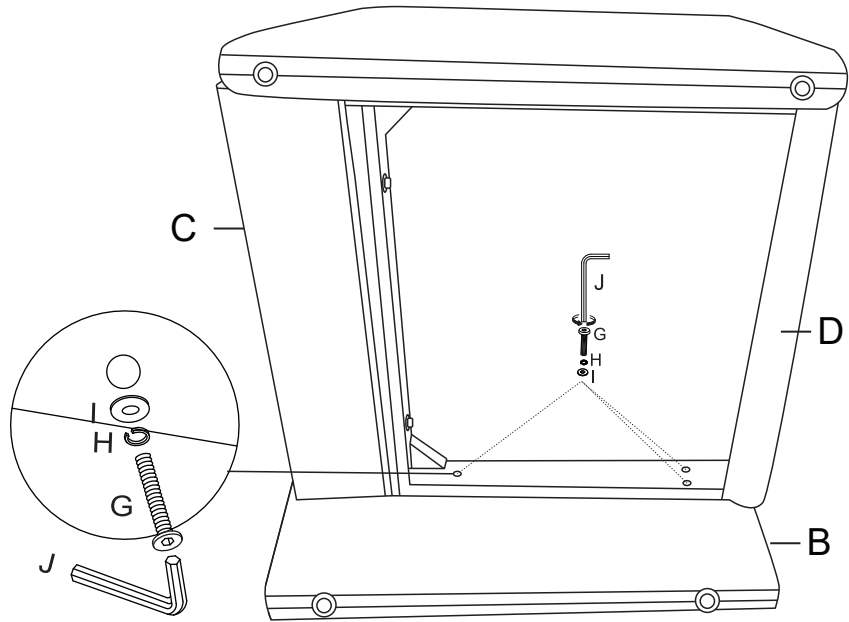

Step 3:

Step 4:

Step 5:

Step 6: