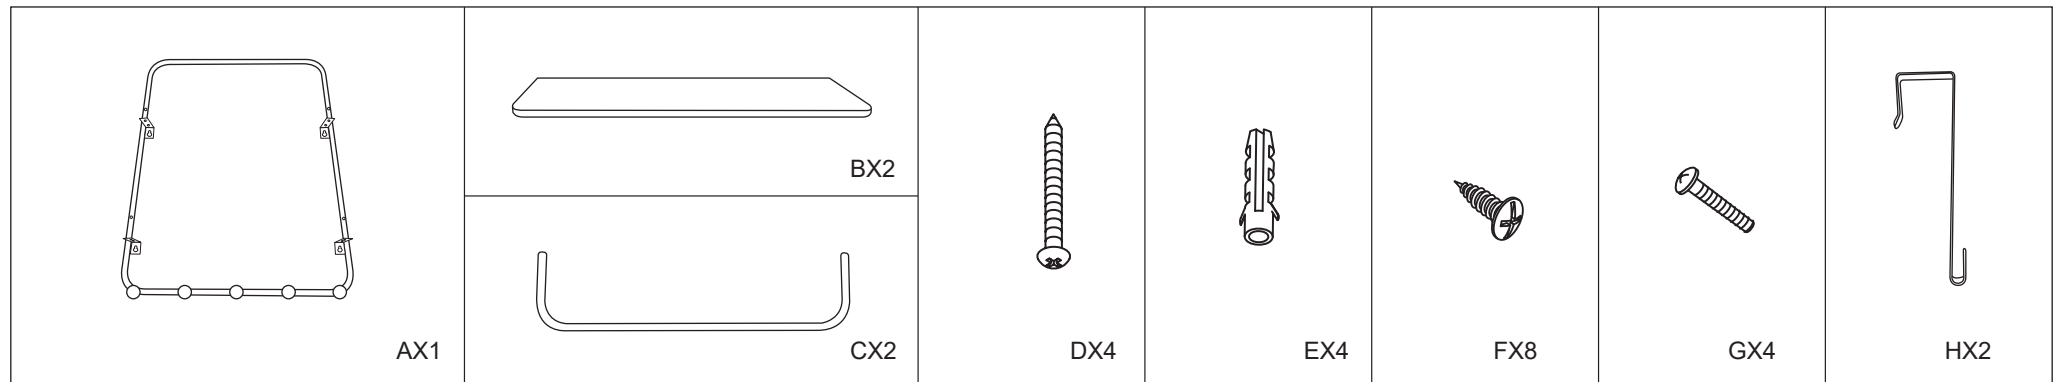

Warning:

Do not use until all screws are firmly secured. Adult assembly required. Failure to follow these warnings could result in serious injury.

Maximum loading weight: 3kg for shelf, 1kg per hook.

OPTION 1: To hang over the door

OPTION 2: To fix to a wall.