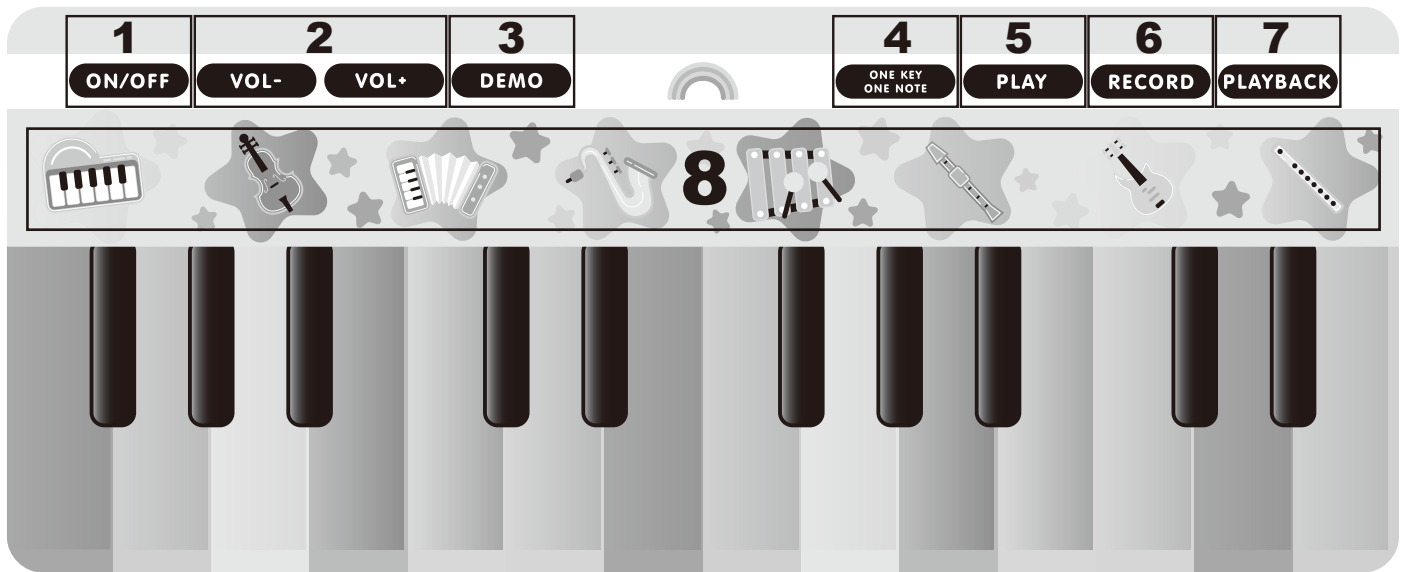

Keycode: 43-317-486

Mega Piano Playmat

Instruction Manual

1. ON/OFF: Press to turn the product on/off.
2. VOL- /VOL+: Press to control volume.
3. DEMO: Press to hear melodies.
4. ONE KEY ONE NOTE: Press to hear a random melody. Press the piano keys to repeat the same melody.
5. PLAY: Press the play button to hear the piano notes.
6. RECORD: Press to record your melody.
7. PLAYBACK: Press to playback the melody you recorded.
8. INSTRUMENT ICONS: Press to change instrument sounds.

BATTERY DIAGRAM:

REQUIRES 4 X 1.5V AA BATTERIES (NOT INCLUDED).

WARNING: BATTERIES ARE TO BE INSERTED WITH THE CORRECT POLARITY (+ AND -). DO NOT MIX DIFFERENT TYPES OF BATTERIES OR NEW AND USED BATTERIES. NON-RECHARGEABLE BATTERIES ARE NOT TO BE RECHARGED. RECHARGEABLE BATTERIES SHOULD BE CHARGED UNDER ADULT SUPERVISION. RECHARGEABLE BATTERIES ARE TO BE REMOVED FROM THE TOY BEFORE BEING CHARGED. THE SUPPLY TERMINALS ARE NOT TO BE SHORT-CIRCUITED. REMOVE BATTERIES FROM THE TOY WHEN NOT IN USE FOR EXTENDED TIME OR WHEN BATTERIES BECOME EXHAUSTED. BATTERY INSTALLATION BY AN ADULT IS REQUIRED. DISPOSE OF BATTERIES RESPONSIBLY. DO NOT DISPOSE OF IN FIRE.