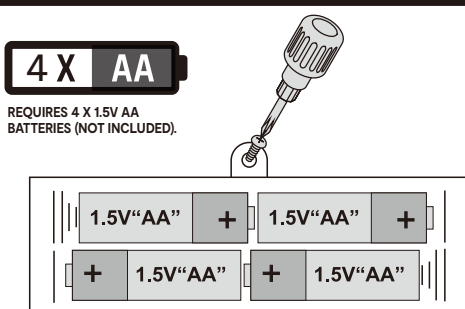

Keycode: 43-317-486

Mega Piano Playmat

Instruction Manual

1. ON/OFF: Press to turn the product on/off.
2. VOL- /VOL+: Press to control volume.
3. DEMO: Press to hear melodies.
4. ONE KEY ONE NOTE: Press to hear a random melody. Press the piano keys to repeat the same melody.
5. PLAY: Press the play button to hear the piano notes.
6. RECORD: Press to record your melody.
7. PLAYBACK: Press to playback the melody you recorded.
8. INSTRUMENT ICONS: Press to change instrument sounds.

BATTERY DIAGRAM:

REQUIRES 4 X 1.5V AA BATTERIES (NOT INCLUDED).

WARNING: BATTERIES ARE TO BE INSERTED WITH THE CORRECT POLARITY (+ AND -). DO NOT MIX DIFFERENT TYPES OF BATTERIES OR NEW AND USED BATTERIES. NON-RECHARGEABLE BATTERIES ARE NOT TO BE RECHARGED. RECHARGEABLE BATTERIES SHOULD BE CHARGED UNDER ADULT SUPERVISION. RECHARGEABLE BATTERIES ARE TO BE REMOVED FROM THE TOY BEFORE BEING CHARGED. THE SUPPLY TERMINALS ARE NOT TO BE SHORT-CIRCUITED. REMOVE BATTERIES FROM THE TOY WHEN NOT IN USE FOR EXTENDED TIME OR WHEN BATTERIES BECOME EXHAUSTED. BATTERY INSTALLATION BY AN ADULT IS REQUIRED. DISPOSE OF BATTERIES RESPONSIBLY. DO NOT DISPOSE OF IN FIRE.