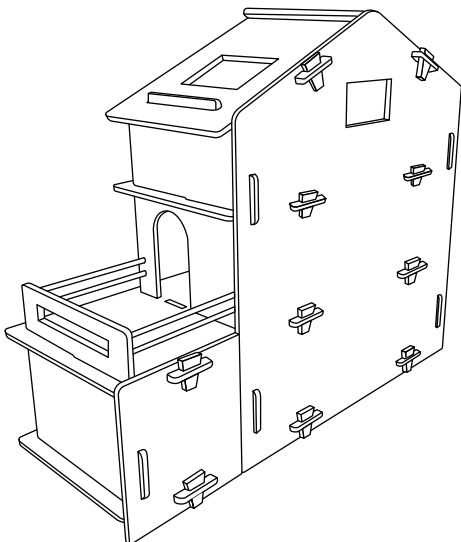

Style Your Own Dollhouse

Assembly Instruction

HARDWARE

WARNING: CHOKING HAZARD – SMALL PARTS, NOT SUITABLE FOR CHILDREN UNDER 3 YEARS.

WARNING: ASSEMBLY AND DISASSEMBLY MUST BE CARRIED OUT BY ADULTS ONLY. PLEASE CHECK CONDITION OF ITEM REGULARLY, DISCONTINUE USE OF THE ITEM IF EXCESSIVE WEAR & TEAR IS FOUND.

ADULT SUPERVISION RECOMMENDED.
THIS IS A TOY, INTENDED FOR ROLE PLAY ONLY.
PRODUCT MAY VARY SLIGHTLY FROM IMAGE SHOWN.

Keycode: 43300136
MADE IN CHINA
© KMART AUSTRALIA LIMITED

PARTS LIST

ASSEMBLY

Step 1

Step 2

Step 3

Step 4