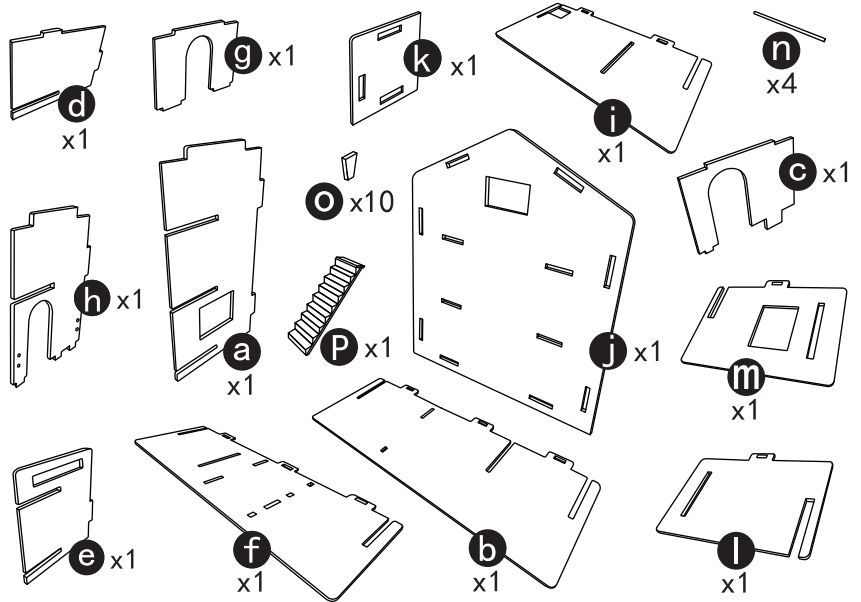

Style Your Own Dollhouse

Assembly Instruction

HARDWARE

WARNING: CHOKING HAZARD – SMALL PARTS, NOT SUITABLE FOR CHILDREN UNDER 3 YEARS.

WARNING: ASSEMBLY AND DISASSEMBLY MUST BE CARRIED OUT BY ADULTS ONLY. PLEASE CHECK CONDITION OF ITEM REGULARLY, DISCONTINUE USE OF THE ITEM IF EXCESSIVE WEAR & TEAR IS FOUND.

ADULT SUPERVISION RECOMMENDED.
THIS IS A TOY, INTENDED FOR ROLE PLAY ONLY.
PRODUCT MAY VARY SLIGHTLY FROM IMAGE SHOWN.

Keycode: 43300136
MADE IN CHINA
© KMART AUSTRALIA LIMITED

PARTS LIST

ASSEMBLY

Step 1

Step 2

Step 3

Step 4

ASSEMBLY

Step 5

Step 6

Step 7

Step 8

Step 9