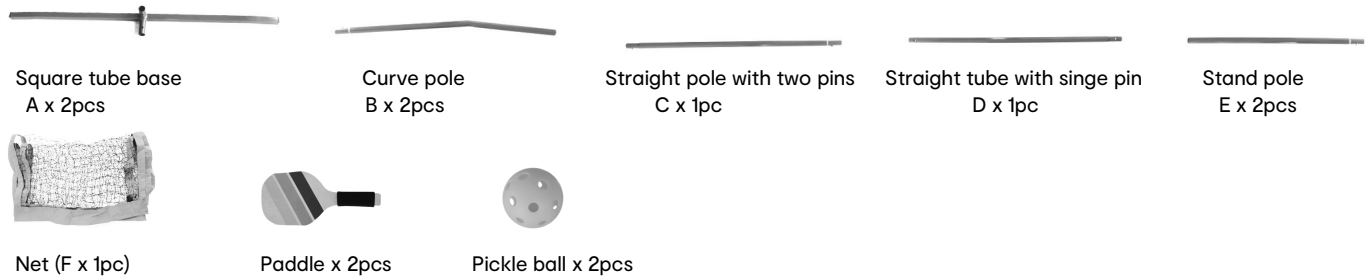

PICKLEBALL SET

Key Code: 43270972

Warning

- **CHOKING HAZARD**, small parts. Not suitable for children under 3 years.
- Adult assembly required.
- Don't aim at eyes or face.
- Improper installation may reduce its function, and could reasonably result in the creation of the potential hazards.

Parts List

Assembly Instructions

Step 1. Put each part in its position as below image shows, make sure the pin locks into the hole with a "CLICK" sound.

Step 2. Slide the net into the stand poles from two end simultaneously. The net can be fixed on the frame firmly due to its exact size. Now you are ready to play.