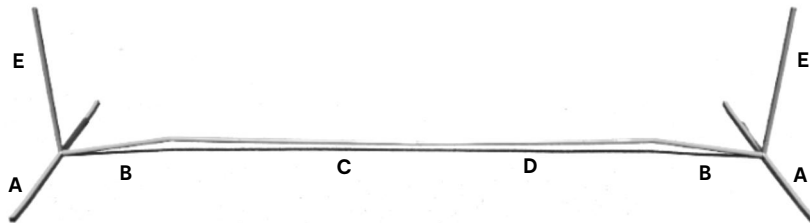

PICKLEBALL SET

Key Code: 43270972

Warning

- **CHOKING HAZARD**, small parts. Not suitable for children under 3 years.
- Adult assembly required.
- Don't aim at eyes or face.
- Improper installation may reduce its function, and could reasonably result in the creation of the potential hazards.

Parts List

Assembly Instructions

Step 1. Put each part in its position as below image shows, make sure the pin locks into the hole with a "CLICK" sound.

Step 2. Slide the net into the stand poles from two end simultaneously. The net can be fixed on the frame firmly due to its exact size. Now you are ready to play.