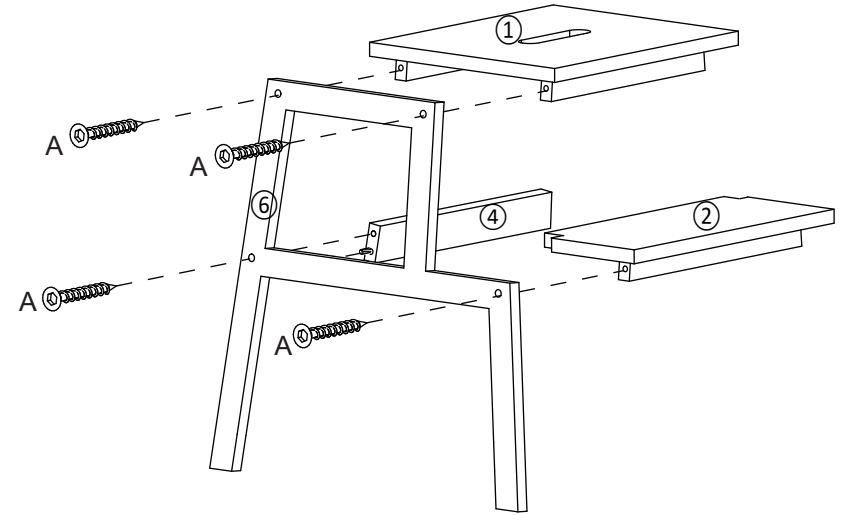

MAXIMUM TOTAL LOADING WEIGHT: 80KG

①

Hardware list

	A	M5x40mm	16pcs		C		2pcs
	B		4pcs		D		1pc

②

Do not tighten the screws fully during assembly.
Fully tighten screws after the final assembly steps

③

					
①	1pc	②	1pc	③	2pcs
					
④	1pc	⑤	1pc	⑥	1pc
					
⑦	1pc				

STEP 1:

- A x 6
- C x 2

STEP 2:

- A x 4
- D x 1

STEP 3:

- A x 4
- D x 1

STEP 4:

- A x 2
- B x 4