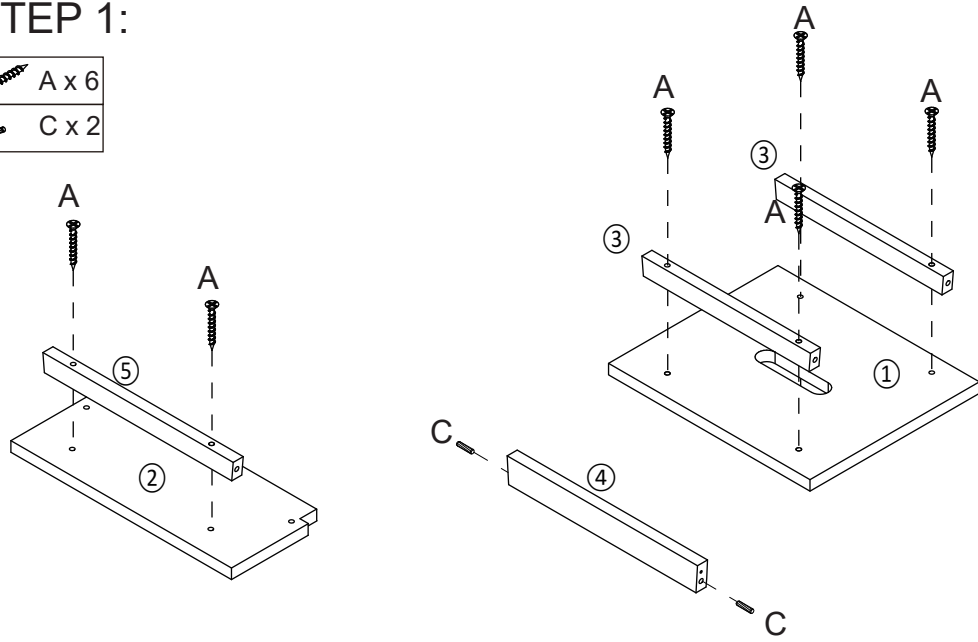

MAXIMUM TOTAL LOADING WEIGHT: 80KG

①

Hardware list

	A	M5x40mm	16pcs		C		2pcs
	B		4pcs		D		1pc

②

Do not tighten the screws fully during assembly.
Fully tighten screws after the final assembly steps

③

					
①	1pc	②	1pc	③	2pcs
					
④	1pc	⑤	1pc	⑥	1pc
					
⑦	1pc				

STEP 1:

- A x 6
- C x 2

STEP 2:

- A x 4
- D x 1

STEP 3:

- A x 4
- D x 1

STEP 4:

- A x 2
- B x 4