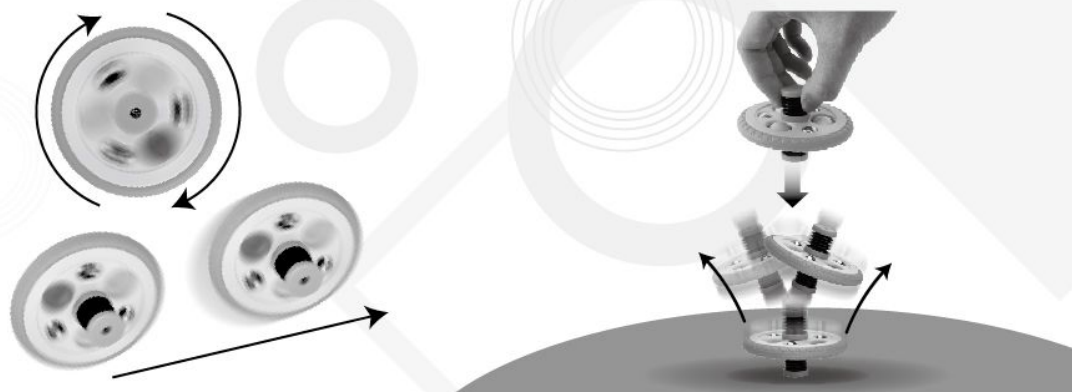

3+
YEARS

SPINNER TYRE POP

PLAY METHOD 1

PLAY METHOD 2

HOW TO REASSEMBLE

Place the spinner tyre pop on the table, press down firmly and tighten the screw. (Tool not included)

NOTE: ADULT ASSEMBLY REQUIRED.

WATCH FEATURE
VIDEO QR CODE

PLEASE KEEP PACKAGING FOR FUTURE REFERENCE.

KEYCODE: 43261956

⚠ WARNING: CHOKING HAZARD
SMALL PARTS. NOT FOR CHILDREN UNDER 3 YEARS.

WARNING: FOR SAFETY REASONS, REMOVE ALL TAGS, LABELS, AND PLASTIC FASTENERS BEFORE GIVING THIS TOY TO YOUR CHILD.