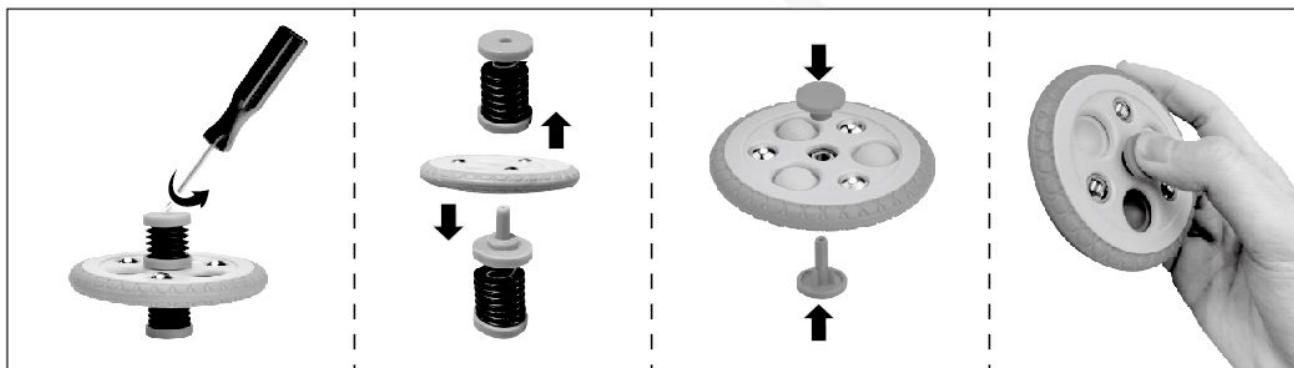

3+
YEARS

SPINNER TYRE POP

PLAY METHOD 1

PLAY METHOD 2

HOW TO REASSEMBLE

Place the spinner tyre pop on the table, press down firmly and tighten the screw. (Tool not included)

NOTE: ADULT ASSEMBLY REQUIRED.

WATCH FEATURE
VIDEO QR CODE

PLEASE KEEP PACKAGING FOR FUTURE REFERENCE.

KEYCODE: 43261956

⚠ WARNING: CHOKING HAZARD
SMALL PARTS. NOT FOR CHILDREN UNDER 3 YEARS.

WARNING: FOR SAFETY REASONS, REMOVE ALL TAGS, LABELS, AND PLASTIC FASTENERS BEFORE GIVING THIS TOY TO YOUR CHILD.