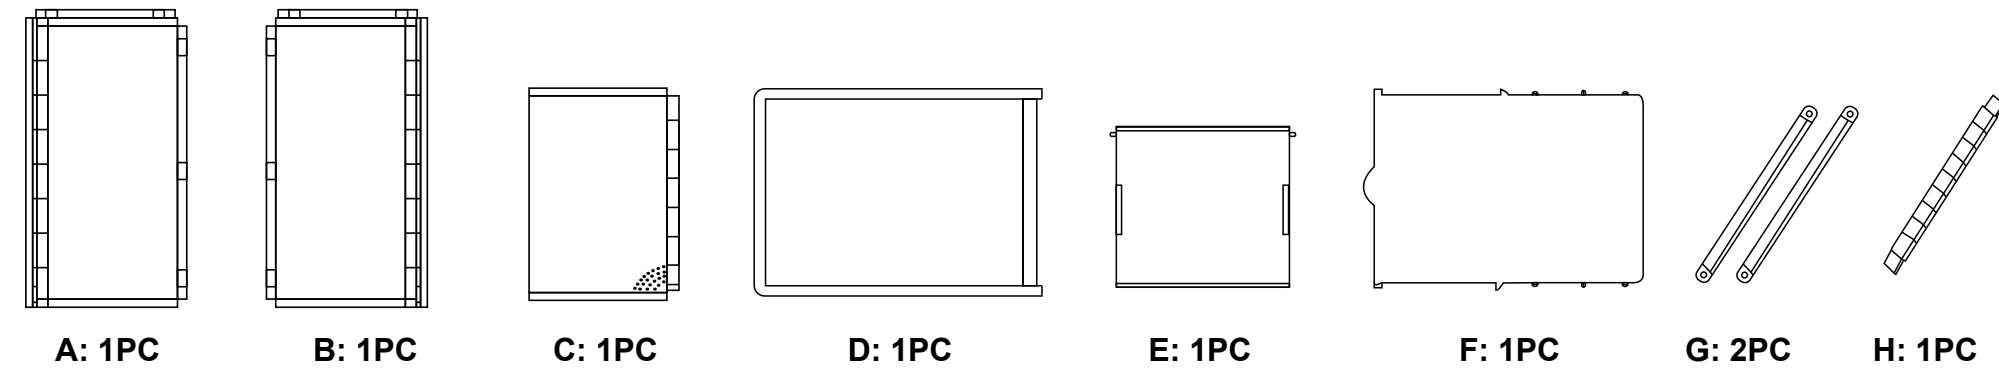

297x210mm

FRONT

Assembly Instructions

43225200 Slide out shoe box

BACK