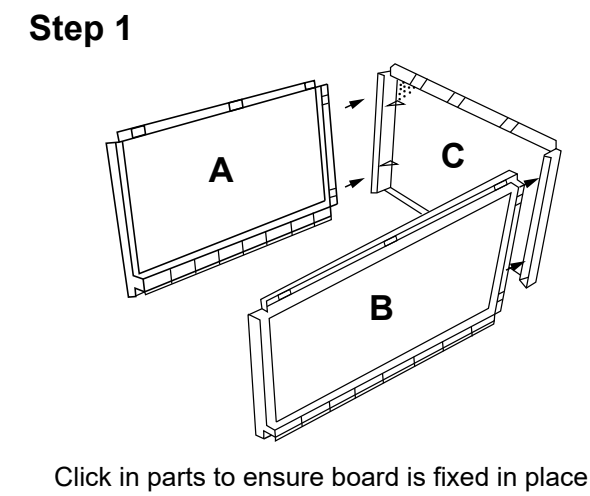

297x210mm

FRONT

Assembly Instructions

43225200 Slide out shoe box

BACK