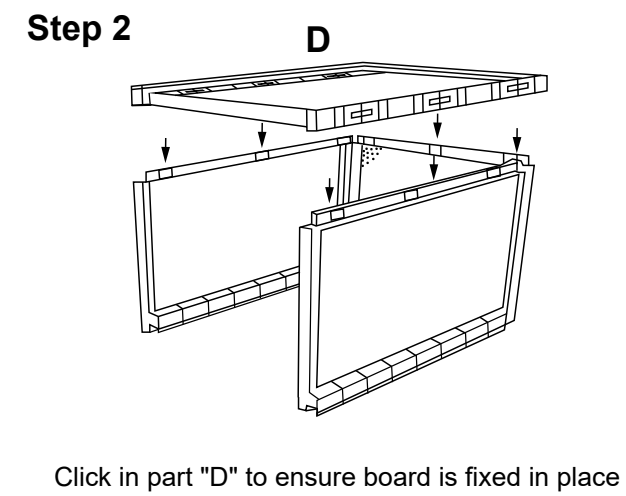

297x210mm

FRONT

Assembly Instructions

43225200 Slide out shoe box

BACK