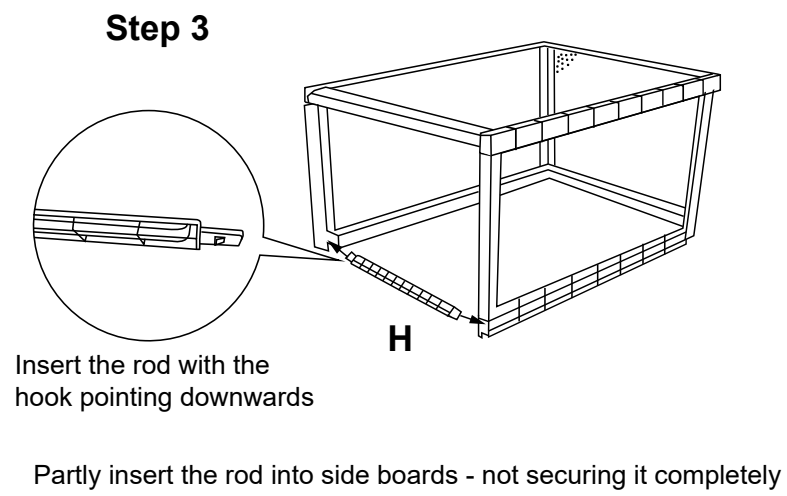

297x210mm

FRONT

Assembly Instructions

43225200 Slide out shoe box

BACK