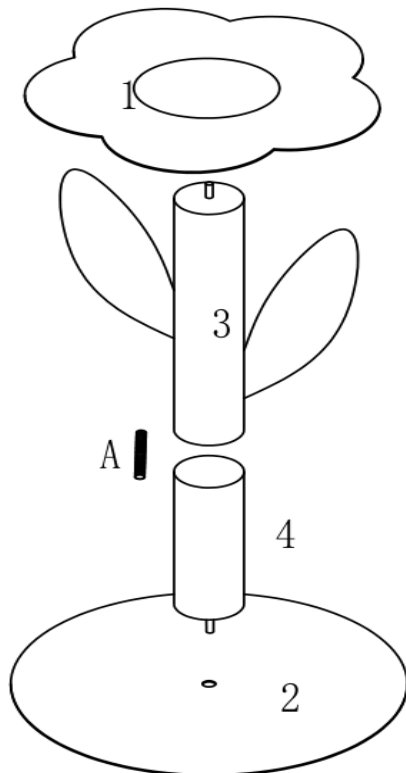

Contents

1PC	1PC SIZE 350mm
1PC SIZE 400mm*400mm	1PC SIZE 200mm

Accessory	Size	Quantity
A	8*80mm	1PC

Assembly Instructions

WARNING:

**For your pet's safety, inspect regularly and remove if damaged.
Always supervise your pet during play.**