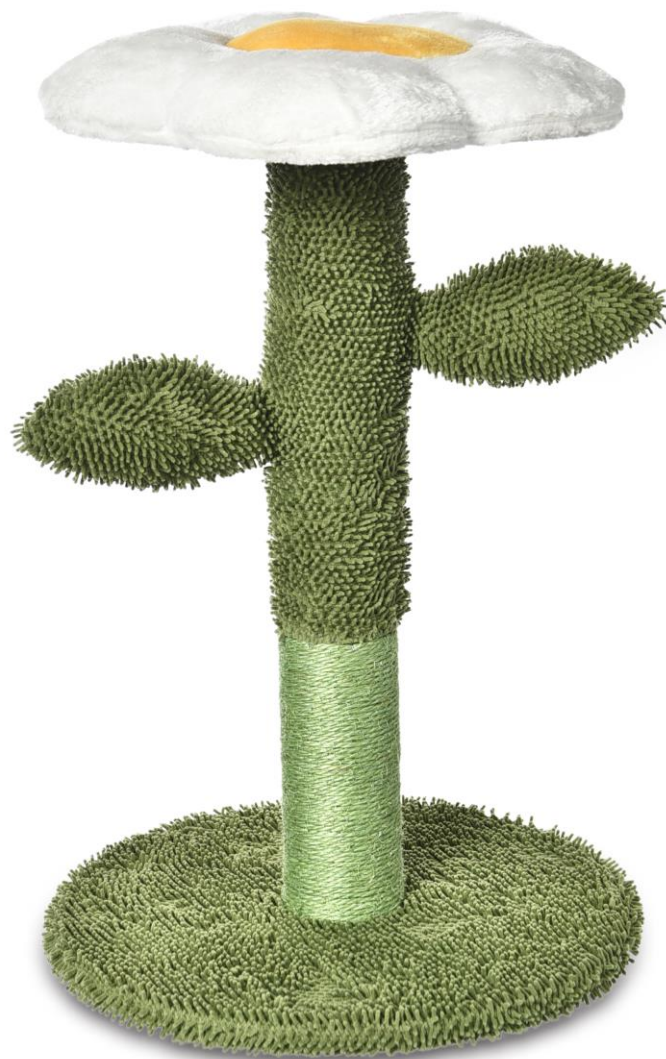

anko

Cat Scratcher Flower

Contents

| | |
|---|---|
|  <p>1PC</p> |  <p>1PC SIZE 350mm</p> |
|  <p>1PC SIZE 400mm*400mm</p> |  <p>1PC SIZE 200mm</p> |

| Accessory | Size | Quantity |
|--|--------|----------|
| <p>A </p> | 8*80mm | 1PC |