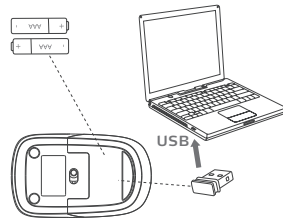

CONNECTION DESCRIPTION

INSTALLATION

1. Check that your computer has a USB port.
2. Connect the USB free port. The operating system will detect and ready for use.

RECYCLING

- Follow local ordinances when disposing of this product. If you are unsure of how to dispose of this product, please contact your local authority.

CONTENTS

- Wireless mouse
- User's manual

3

全尺寸:142.5*100mm 单面单黑印刷/折页