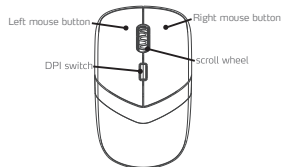

Quick Guide

DESCRIPTION OF PARTS

WIRELESS SLIM MOUSE
K:43-055-746 | T:68-736-415

1