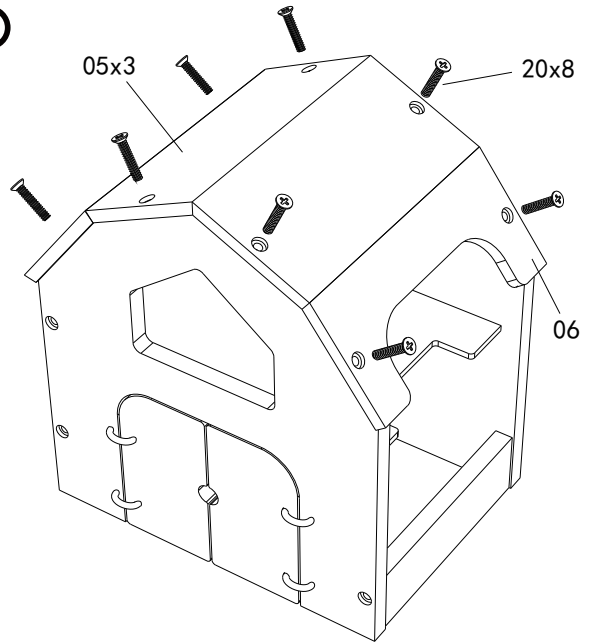

INSTRUCTIONS

KEYCODE: 42990512

DESCRIPTION: FARM PLAYSET

Age grading: 3+ years

Adult assembly required.

WARNING:

- The toy is to be assembled by adult.
- Read all the instructions before assembly and use of the product .
- Philips screwdriver (not included) is required for assembly.
- Take care when unpacking and during assembly.
- Dispose of all packing materials carefully after assembly.
- Regularly check that all fittings remain tight. Tighten if required.
- Inspect the product before assembly and periodically during use. Never use this product if there is any loose or missing fasteners, joints or broken parts.
- Never substitute parts.

CHOKING HAZARD: Contains assembly components that are small parts with functional sharp points and edges. Keep away from children under the age of 3 years.

①

②

③

④

⑤