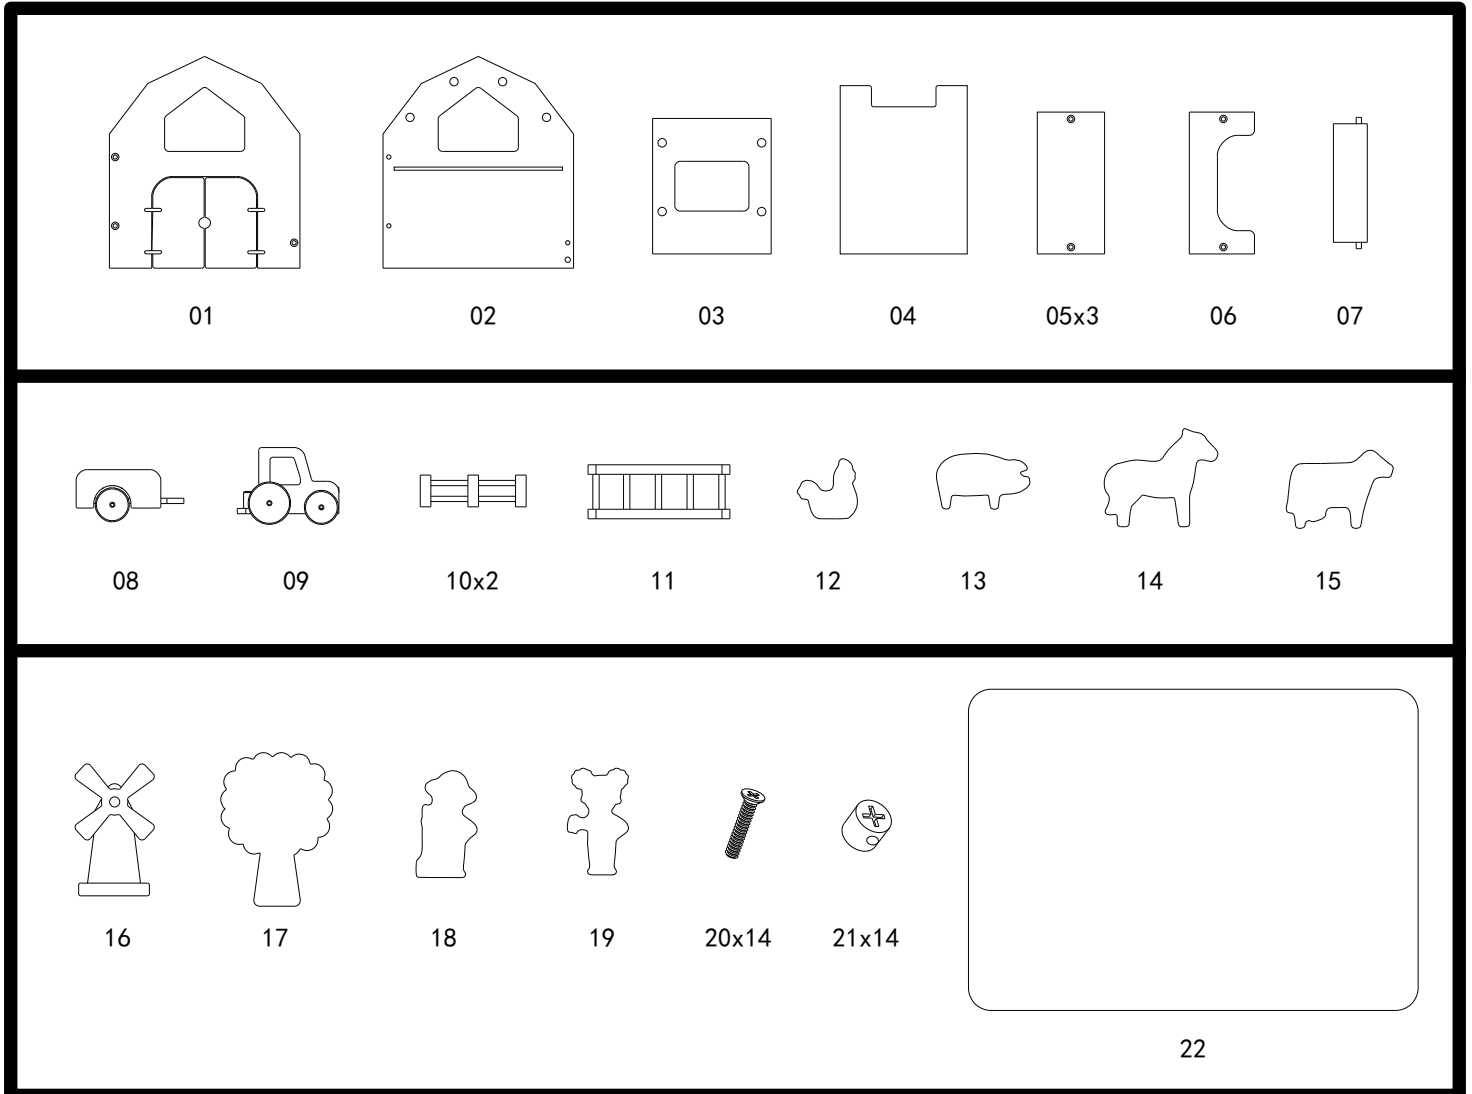

INSTRUCTIONS

KEYCODE: 42990512

DESCRIPTION: FARM PLAYSET

Age grading: 3+ years

Adult assembly required.

WARNING:

- The toy is to be assembled by adult.
- Read all the instructions before assembly and use of the product .
- Philips screwdriver (not included) is required for assembly.
- Take care when unpacking and during assembly.
- Dispose of all packing materials carefully after assembly.
- Regularly check that all fittings remain tight. Tighten if required.
- Inspect the product before assembly and periodically during use. Never use this product if there is any loose or missing fasteners, joints or broken parts.
- Never substitute parts.

CHOKING HAZARD: Contains assembly components that are small parts with functional sharp points and edges. Keep away from children under the age of 3 years.

①

②

③

④

⑤