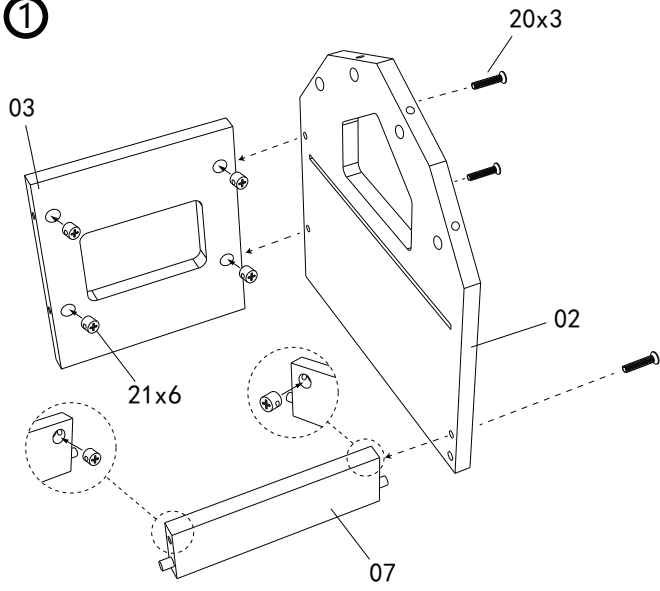

INSTRUCTIONS

KEYCODE: 42990512

DESCRIPTION: FARM PLAYSET

Age grading: 3+ years

Adult assembly required.

WARNING:

- The toy is to be assembled by adult.
- Read all the instructions before assembly and use of the product .
- Philips screwdriver (not included) is required for assembly.
- Take care when unpacking and during assembly.
- Dispose of all packing materials carefully after assembly.
- Regularly check that all fittings remain tight. Tighten if required.
- Inspect the product before assembly and periodically during use. Never use this product if there is any loose or missing fasteners, joints or broken parts.
- Never substitute parts.

CHOKING HAZARD: Contains assembly components that are small parts with functional sharp points and edges. Keep away from children under the age of 3 years.

①

②

③

④

⑤