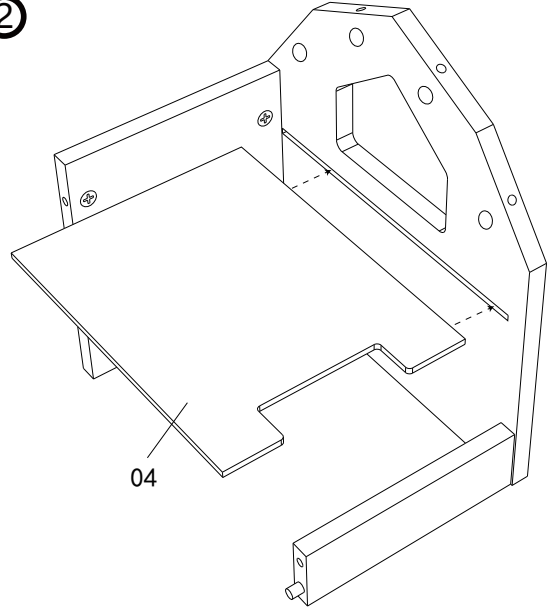

INSTRUCTIONS

KEYCODE: 42990512

DESCRIPTION: FARM PLAYSET

Age grading: 3+ years

Adult assembly required.

WARNING:

- The toy is to be assembled by adult.
- Read all the instructions before assembly and use of the product .
- Philips screwdriver (not included) is required for assembly.
- Take care when unpacking and during assembly.
- Dispose of all packing materials carefully after assembly.
- Regularly check that all fittings remain tight. Tighten if required.
- Inspect the product before assembly and periodically during use. Never use this product if there is any loose or missing fasteners, joints or broken parts.
- Never substitute parts.

CHOKING HAZARD: Contains assembly components that are small parts with functional sharp points and edges. Keep away from children under the age of 3 years.

①

②

③

④

⑤