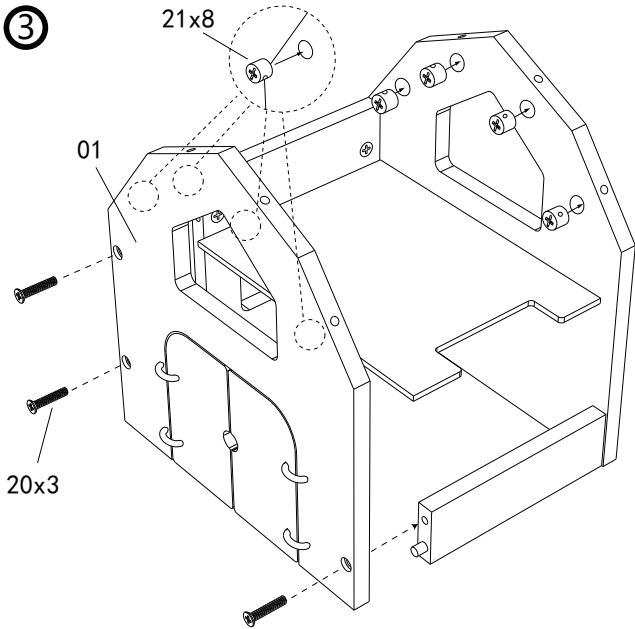

INSTRUCTIONS

KEYCODE: 42990512

DESCRIPTION: FARM PLAYSET

Age grading: 3+ years

Adult assembly required.

WARNING:

- The toy is to be assembled by adult.
- Read all the instructions before assembly and use of the product .
- Philips screwdriver (not included) is required for assembly.
- Take care when unpacking and during assembly.
- Dispose of all packing materials carefully after assembly.
- Regularly check that all fittings remain tight. Tighten if required.
- Inspect the product before assembly and periodically during use. Never use this product if there is any loose or missing fasteners, joints or broken parts.
- Never substitute parts.

CHOKING HAZARD: Contains assembly components that are small parts with functional sharp points and edges. Keep away from children under the age of 3 years.

①

②

③

④

⑤