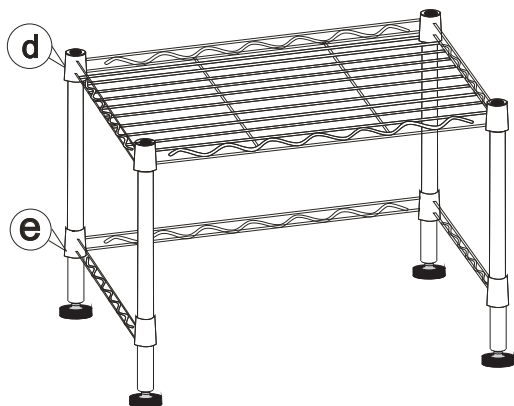

ASSEMBLY INSTRUCTIONS

KEYCODE 42890997 OVER M/WAVE SHELF BLK

Important:

1. Please read this leaflet for instructions on assembly of this chrome shelf.
2. Ensure you have all parts listed before commencing assembly.
3. Wash in warm soapy water and dry thoroughly before use.
4. Keep this leaflet for future reference.

(a)		4pcs
(b)		16pcs
(c)		4pcs
(d)		1pcs
(e)		1pcs

*Loading capacity: 5kgs each tier

1	 <p>Fix the leveller (a) on bottom of the 4 tubes (c).</p>
2	 <p>Fix the plastic sleeves (b) and make sure ridges on the sleeves fix into the grooves of the tubes (c).</p>
3	 <p>Lower down the bottom shelf over the sleeve (b) and ensure it's horizontal.</p>
4	 <p>Fix the plastic sleeves (b) on top of tubes according to Step 2 and lower down the top shelf (d) over the sleeve.</p>