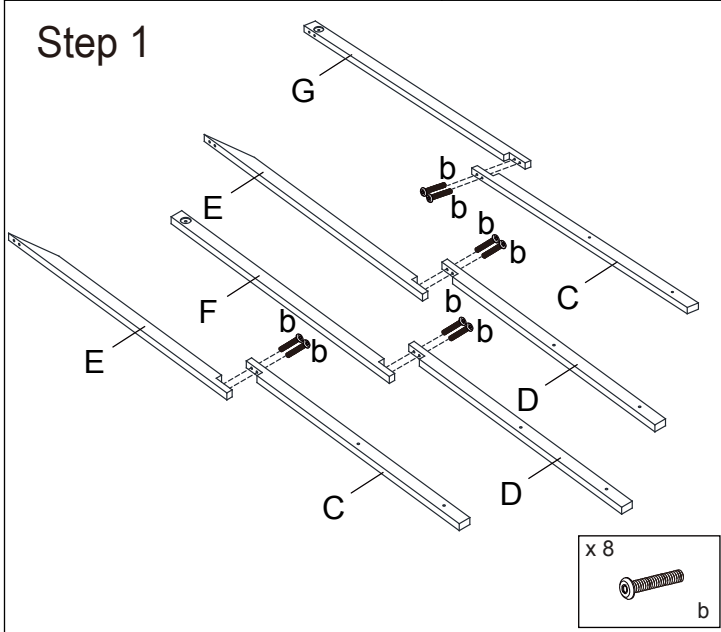

# 42881094 Bamboo garment rack with white shelves Assembly Instructions

	A x 1	B x 1	C x 2	D x 2
	E x 2	F x 1	G x 1	H x 1
	a x 12	b x 8	c x 2	d x 1
	Not included			

## ATTENTION:

- DO NOT TIGHTEN THE SCREWS UNTIL IT HAS BEEN FULLY ASSEMBLED.
- FOR INDOOR USE ONLY.
- HARDWARE CONTAINS SMALL SCREWS WITH SHARP POINTS, KEEP UNASSEMBLED PARTS OUT OF REACH OF SMALL CHILDREN.
- MAXIMUM LOADING WEIGHT: 10KG FOR HANGING BAR, 5KG FOR EACH SHELF.