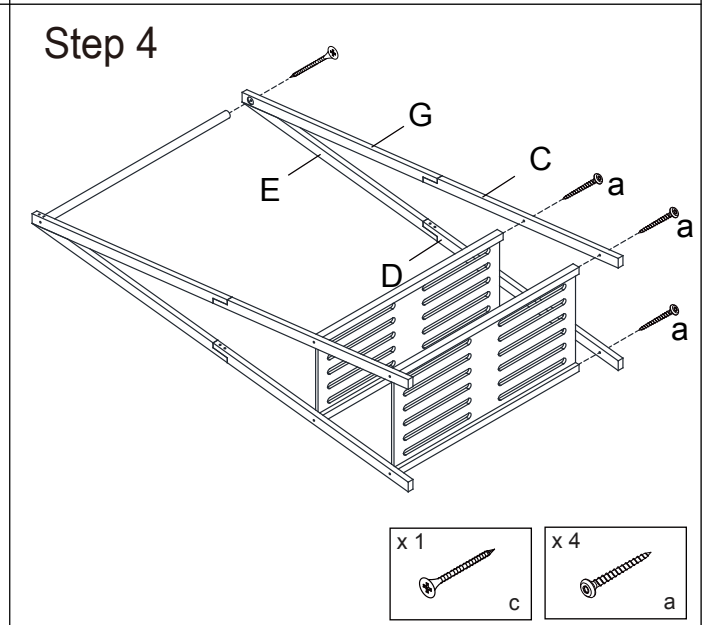

# 42881094 Bamboo garment rack with white shelves Assembly Instructions

	A x 1	B x 1	C x 2	D x 2
	E x 2	F x 1	G x 1	H x 1
	a x 12	b x 8	c x 2	d x 1
	Not included			

## ATTENTION:

- DO NOT TIGHTEN THE SCREWS UNTIL IT HAS BEEN FULLY ASSEMBLED.
- FOR INDOOR USE ONLY.
- HARDWARE CONTAINS SMALL SCREWS WITH SHARP POINTS, KEEP UNASSEMBLED PARTS OUT OF REACH OF SMALL CHILDREN.
- MAXIMUM LOADING WEIGHT: 10KG FOR HANGING BAR, 5KG FOR EACH SHELF.