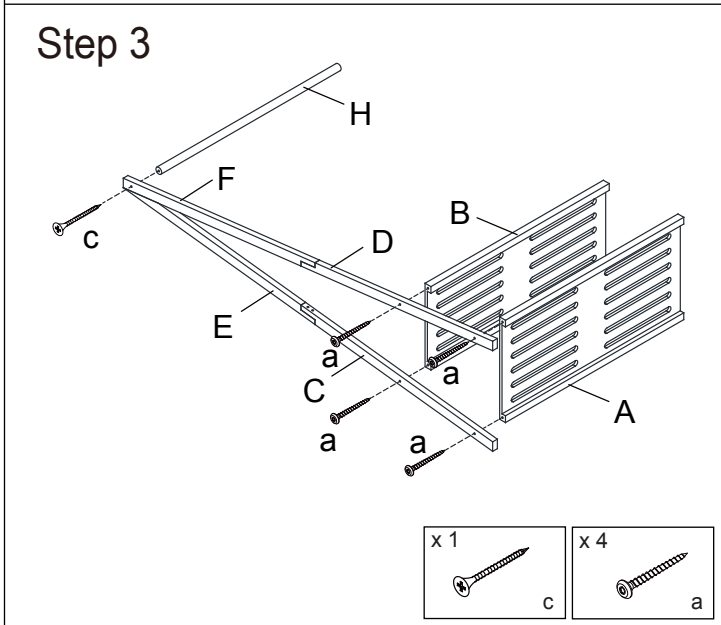

# 42881094 Bamboo garment rack with white shelves Assembly Instructions

	A x 1	B x 1	C x 2	D x 2
	E x 2	F x 1	G x 1	H x 1
	a x 12	b x 8	c x 2	d x 1
	Not included			

## ATTENTION:

- DO NOT TIGHTEN THE SCREWS UNTIL IT HAS BEEN FULLY ASSEMBLED.
- FOR INDOOR USE ONLY.
- HARDWARE CONTAINS SMALL SCREWS WITH SHARP POINTS, KEEP UNASSEMBLED PARTS OUT OF REACH OF SMALL CHILDREN.
- MAXIMUM LOADING WEIGHT: 10KG FOR HANGING BAR, 5KG FOR EACH SHELF.