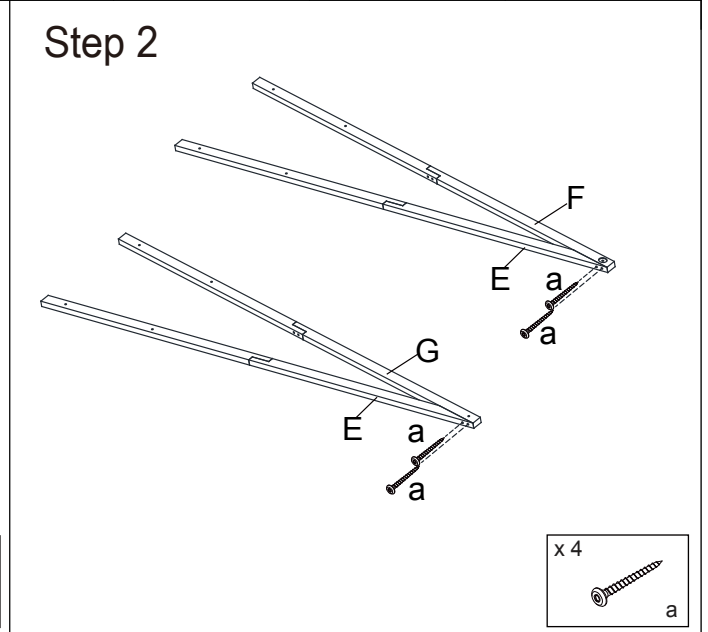

# 42881094 Bamboo garment rack with white shelves Assembly Instructions

	A x 1	B x 1	C x 2	D x 2
	E x 2	F x 1	G x 1	H x 1
	a x 12	b x 8	c x 2	d x 1
	Not included			

## ATTENTION:

- DO NOT TIGHTEN THE SCREWS UNTIL IT HAS BEEN FULLY ASSEMBLED.
- FOR INDOOR USE ONLY.
- HARDWARE CONTAINS SMALL SCREWS WITH SHARP POINTS, KEEP UNASSEMBLED PARTS OUT OF REACH OF SMALL CHILDREN.
- MAXIMUM LOADING WEIGHT: 10KG FOR HANGING BAR, 5KG FOR EACH SHELF.