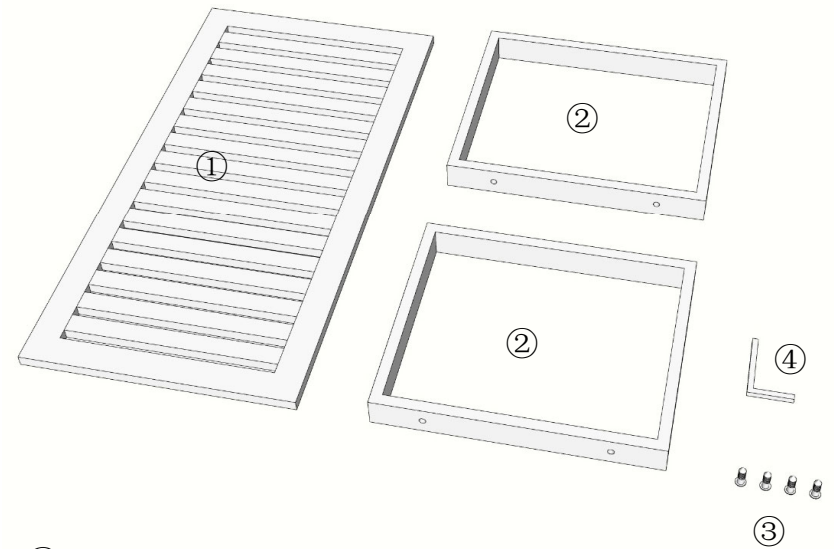

ASSEMBLY INSTRUCTIONS

KEYCODE 42879879 BAMBOO PANTRY SHELF LARGE

Important:

1. Please read this leaflet for instructions on assembly of this bamboo pantry shelf large.
2. Ensure you have all parts listed before commencing assembly.
3. Max loading weight: 8kg.

- ①: Panel X1
- ②: Leg X2
- ③: Bolt X4
- ④: Wrench X1

ASSEMBLY INSTRUCTIONS

KEYCODE 42879893 BAMBOO PANTRY SHELF SMALL

Important:

1. please read this leaflet for instructions on bamboo pantry shelf small.
2. ensure you have all parts listed before commencing assembly.
3. max loading weight: 5kg.

- ①: Panel X1
- ②: Leg X2
- ③: Bolt X4
- ④: Wrench X1