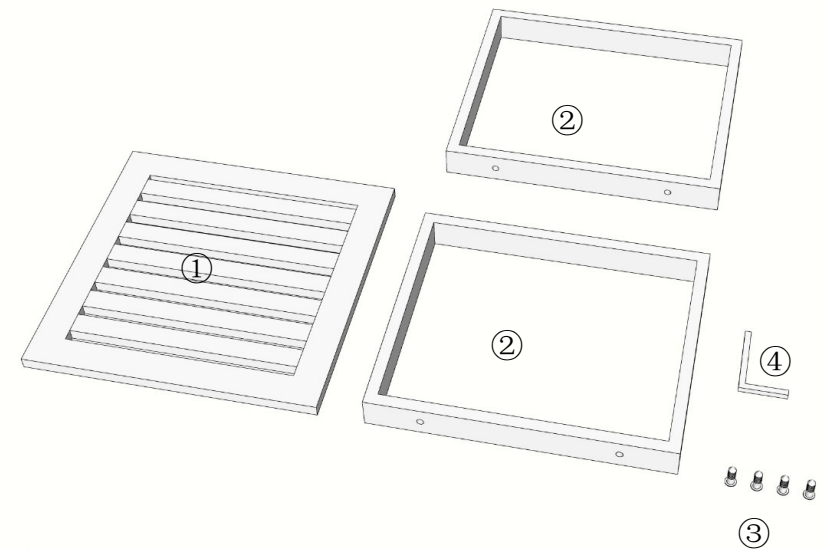

ASSEMBLY INSTRUCTIONS

KEYCODE 42879879 BAMBOO PANTRY SHELF LARGE

Important:

1. Please read this leaflet for instructions on assembly of this bamboo pantry shelf large.
2. Ensure you have all parts listed before commencing assembly.
3. Max loading weight: 8kg.

- ①: Panel X1
- ②: Leg X2
- ③: Bolt X4
- ④: Wrench X1

ASSEMBLY INSTRUCTIONS

KEYCODE 42879893 BAMBOO PANTRY SHELF SMALL

Important:

1. please read this leaflet for instructions on bamboo pantry shelf small.
2. ensure you have all parts listed before commencing assembly.
3. max loading weight: 5kg.

- ①: Panel X1
- ②: Leg X2
- ③: Bolt X4
- ④: Wrench X1