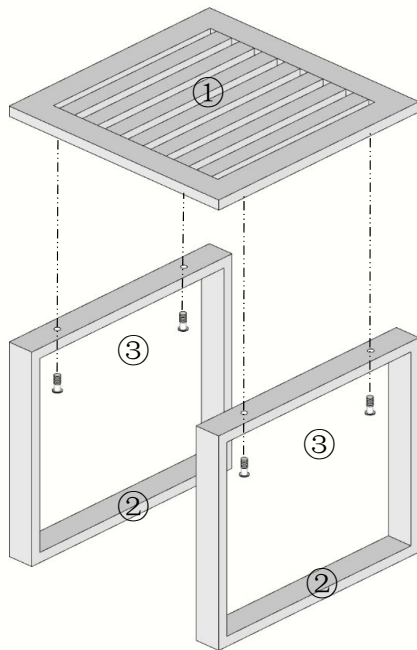

ASSEMBLY INSTRUCTIONS

KEYCODE 42879879 BAMBOO PANTRY SHELF LARGE

Important:

1. Please read this leaflet for instructions on assembly of this bamboo pantry shelf large.
2. Ensure you have all parts listed before commencing assembly.
3. Max loading weight: 8kg.

- ①: Panel X1
- ②: Leg X2
- ③: Bolt X4
- ④: Wrench X1

ASSEMBLY INSTRUCTIONS

KEYCODE 42879893 BAMBOO PANTRY SHELF SMALL

Important:

1. please read this leaflet for instructions on bamboo pantry shelf small.
2. ensure you have all parts listed before commencing assembly.
3. max loading weight: 5kg.

- ①: Panel X1
- ②: Leg X2
- ③: Bolt X4
- ④: Wrench X1