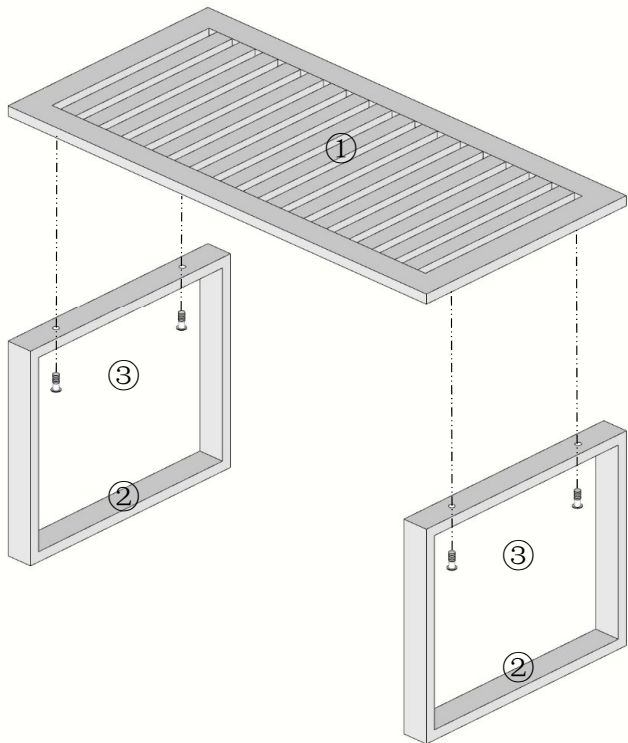

ASSEMBLY INSTRUCTIONS

KEYCODE 42879879 BAMBOO PANTRY SHELF LARGE

Important:

1. Please read this leaflet for instructions on assembly of this bamboo pantry shelf large.
2. Ensure you have all parts listed before commencing assembly.
3. Max loading weight: 8kg.

- ①: Panel X1
- ②: Leg X2
- ③: Bolt X4
- ④: Wrench X1

ASSEMBLY INSTRUCTIONS

KEYCODE 42879893 BAMBOO PANTRY SHELF SMALL

Important:

1. please read this leaflet for instructions on bamboo pantry shelf small.
2. ensure you have all parts listed before commencing assembly.
3. max loading weight: 5kg.

- ①: Panel X1
- ②: Leg X2
- ③: Bolt X4
- ④: Wrench X1