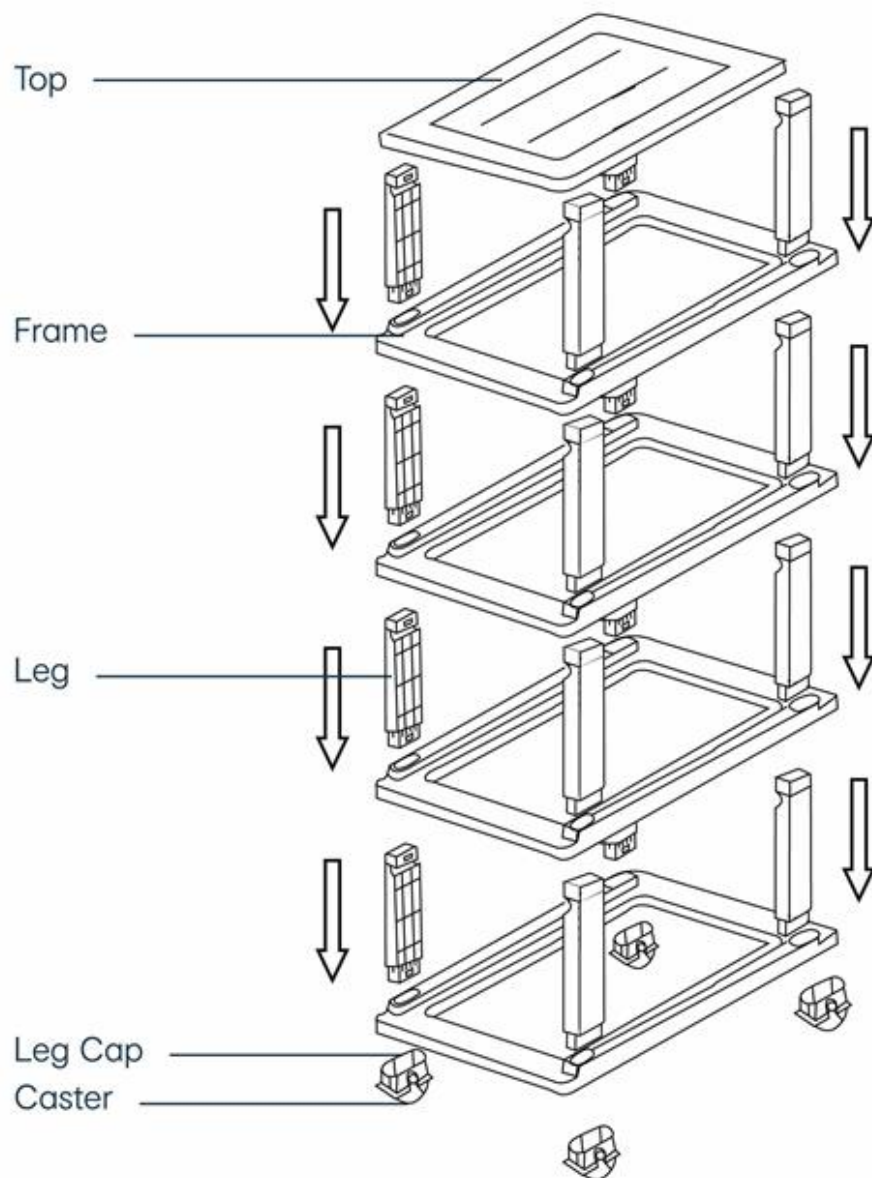

label size: 210x297mm

### Components

- Top x 1
- Leg Cap x 4
- Caster x 4
- Leg x 16
- Plastic Drawer x 4
- Frame x 4