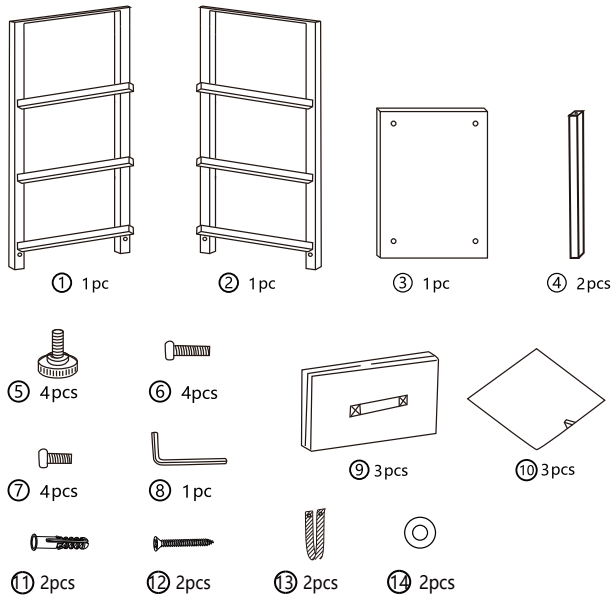

Assembly Instructions

Attention : Do not tighten the screws until it has been fully assembled.

User instructions for wall fixing:

- It is strongly recommended that this product is permanently fixed to the wall
- Please seek professional advice if you are in doubt of what fixing device to use
- Regularly check that anchors are securely maintained
- Stability of tall items may be affected by thick pile carpet or uneven floors
- Do not place unanchored televisions on furniture

Caution: for your safety when attaching the anchor fixings:

- Check any electrical wires or plumbing inside the wall before drilling any holes (if you are unsure please seek professional advice from a qualified tradesperson)