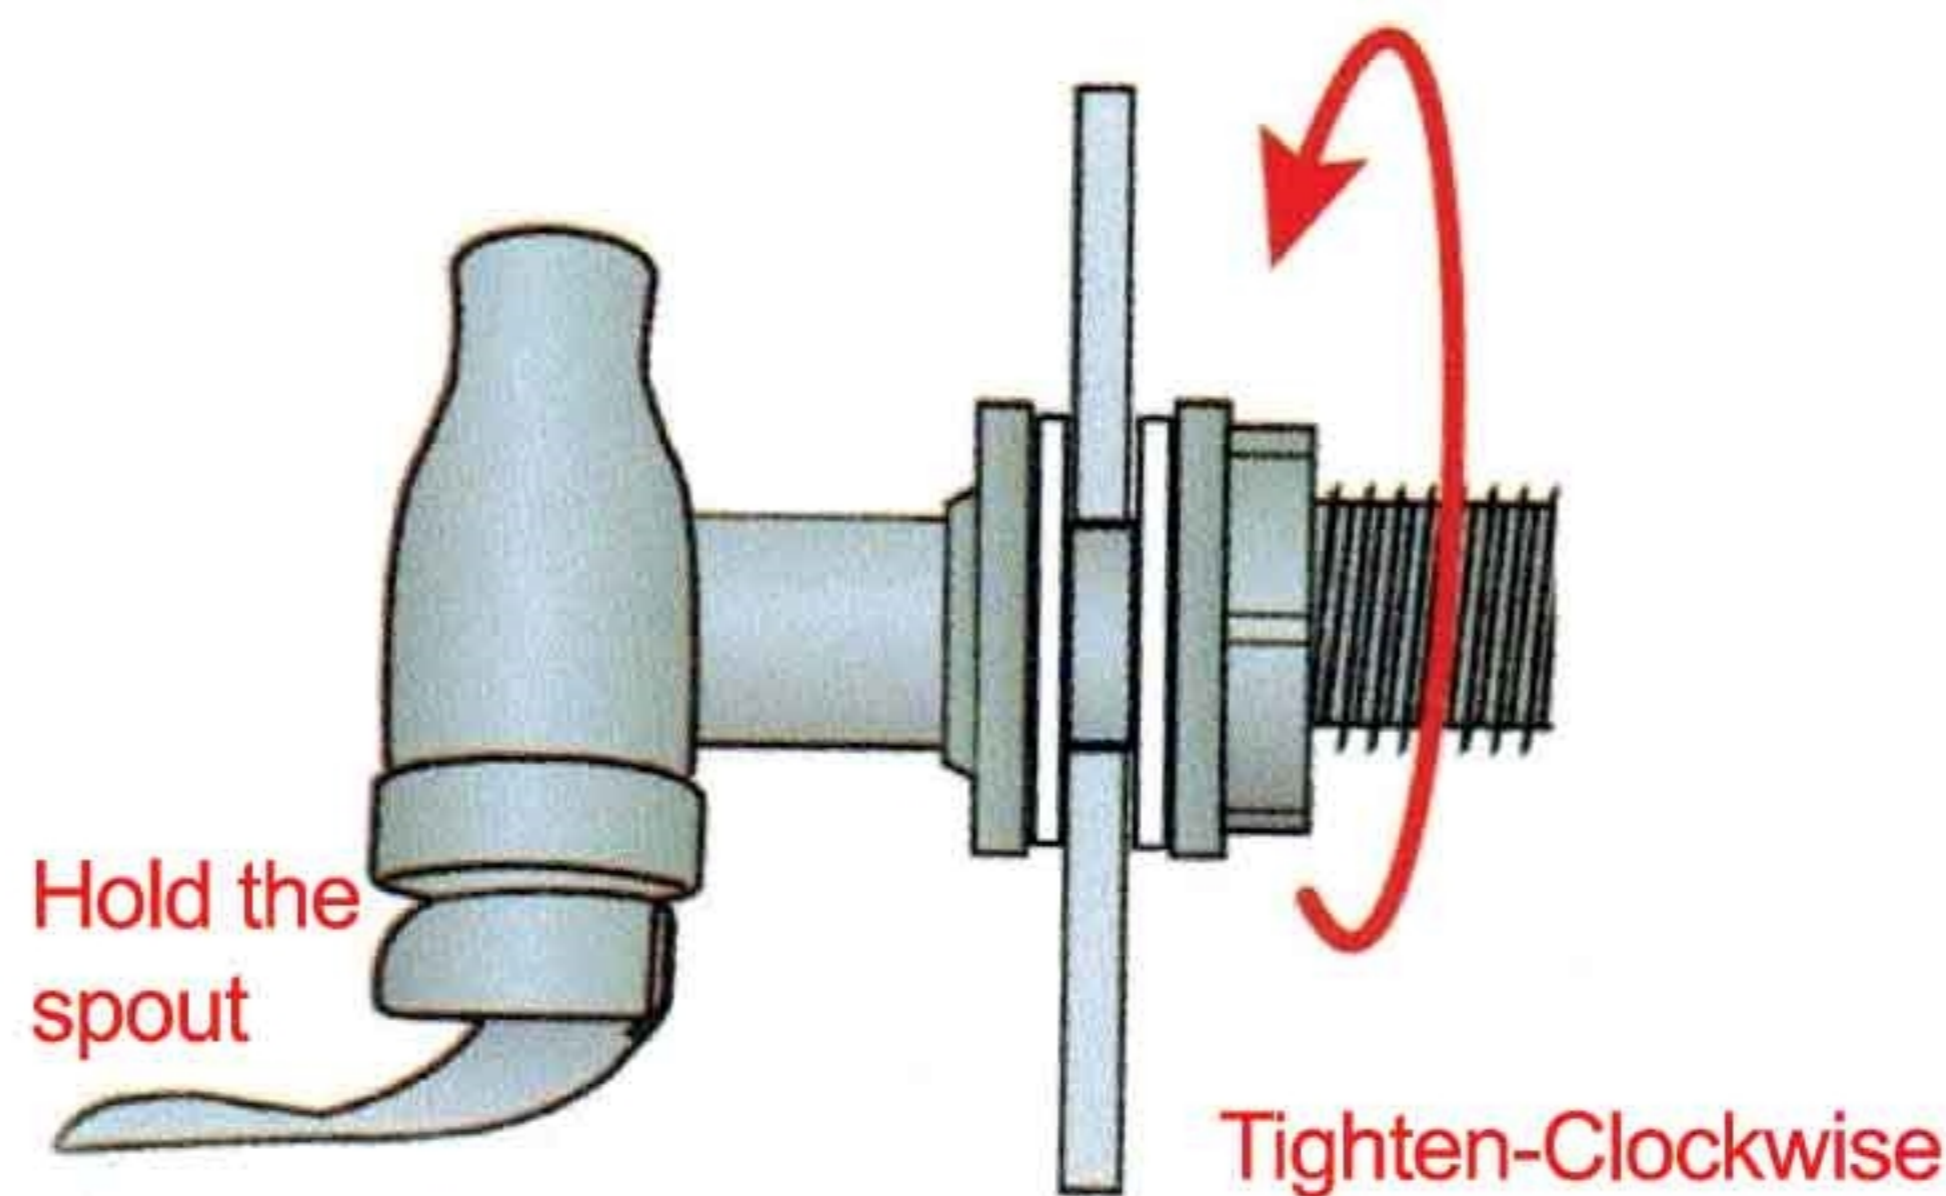

14.5X21CM

Care Instructions:

Hand wash only. Wash with warm soapy water before first use.

Expanded view of parts supplied

Caution:

- Keep out of reach of children.
- Breakable, handle with care.
- Do not move when full.
- Not recommended for hot liquids or carbonated drinks.
- Ensure the spout has been tightened as per the instructions below prior to using.
- To allow a consistent flow of liquid from the dispenser, do not fully tighten the lid.

Assembly instructions

Step 1 with the spout upside down, hand tighten the nut clockwise on the inside of the drink dispenser.

Step 2 while holding the nut with one hand, turn the spout (through half a turn) clockwise with your other hand to tighten firmly.

Step 3 If the drink dispenser has any leaks. repeat steps 1 and 2 but turn the spout through a quarter to get a tighter seal.