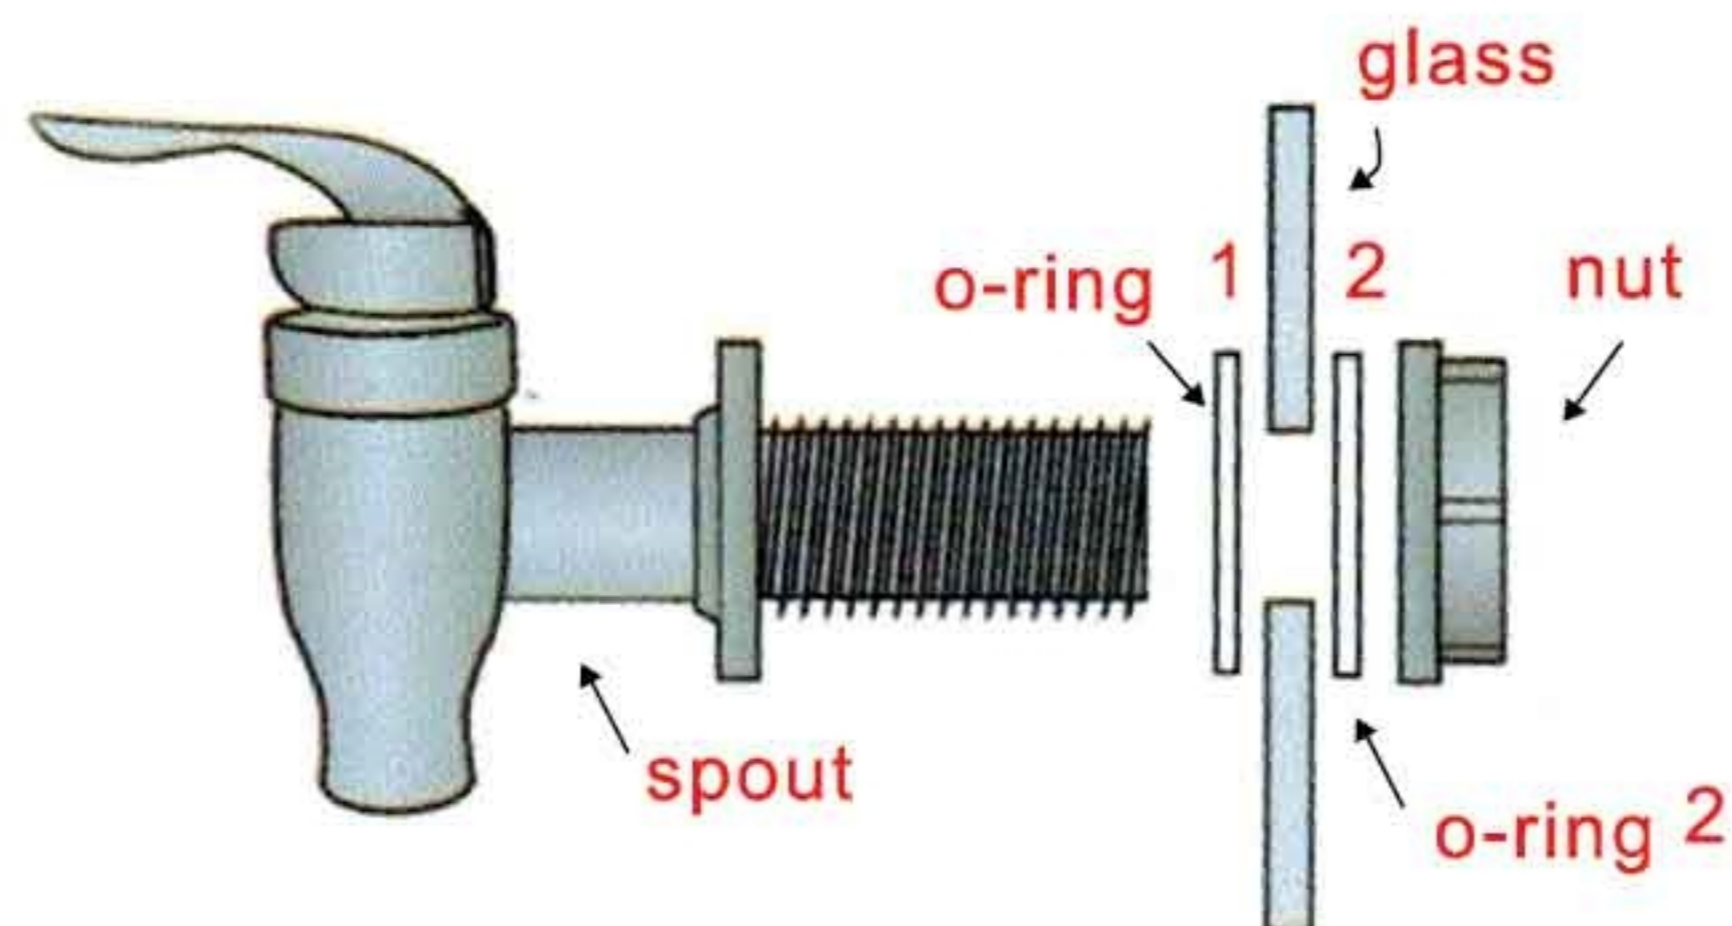

14.5X21CM

Care Instructions:

Hand wash only. Wash with warm soapy water before first use.

Expanded view of parts supplied

Caution:

- Keep out of reach of children.
- Breakable, handle with care.
- Do not move when full.
- Not recommended for hot liquids or carbonated drinks.
- Ensure the spout has been tightened as per the instructions below prior to using.
- To allow a consistent flow of liquid from the dispenser, do not fully tighten the lid.

Assembly instructions

Step 1 with the spout upside down, hand tighten the nut clockwise on the inside of the drink dispenser.

Step 2 while holding the nut with one hand, turn the spout (through half a turn) clockwise with your other hand to tighten firmly.

Step 3 If the drink dispenser has any leaks. repeat steps 1 and 2 but turn the spout through a quarter to get a tighter seal.