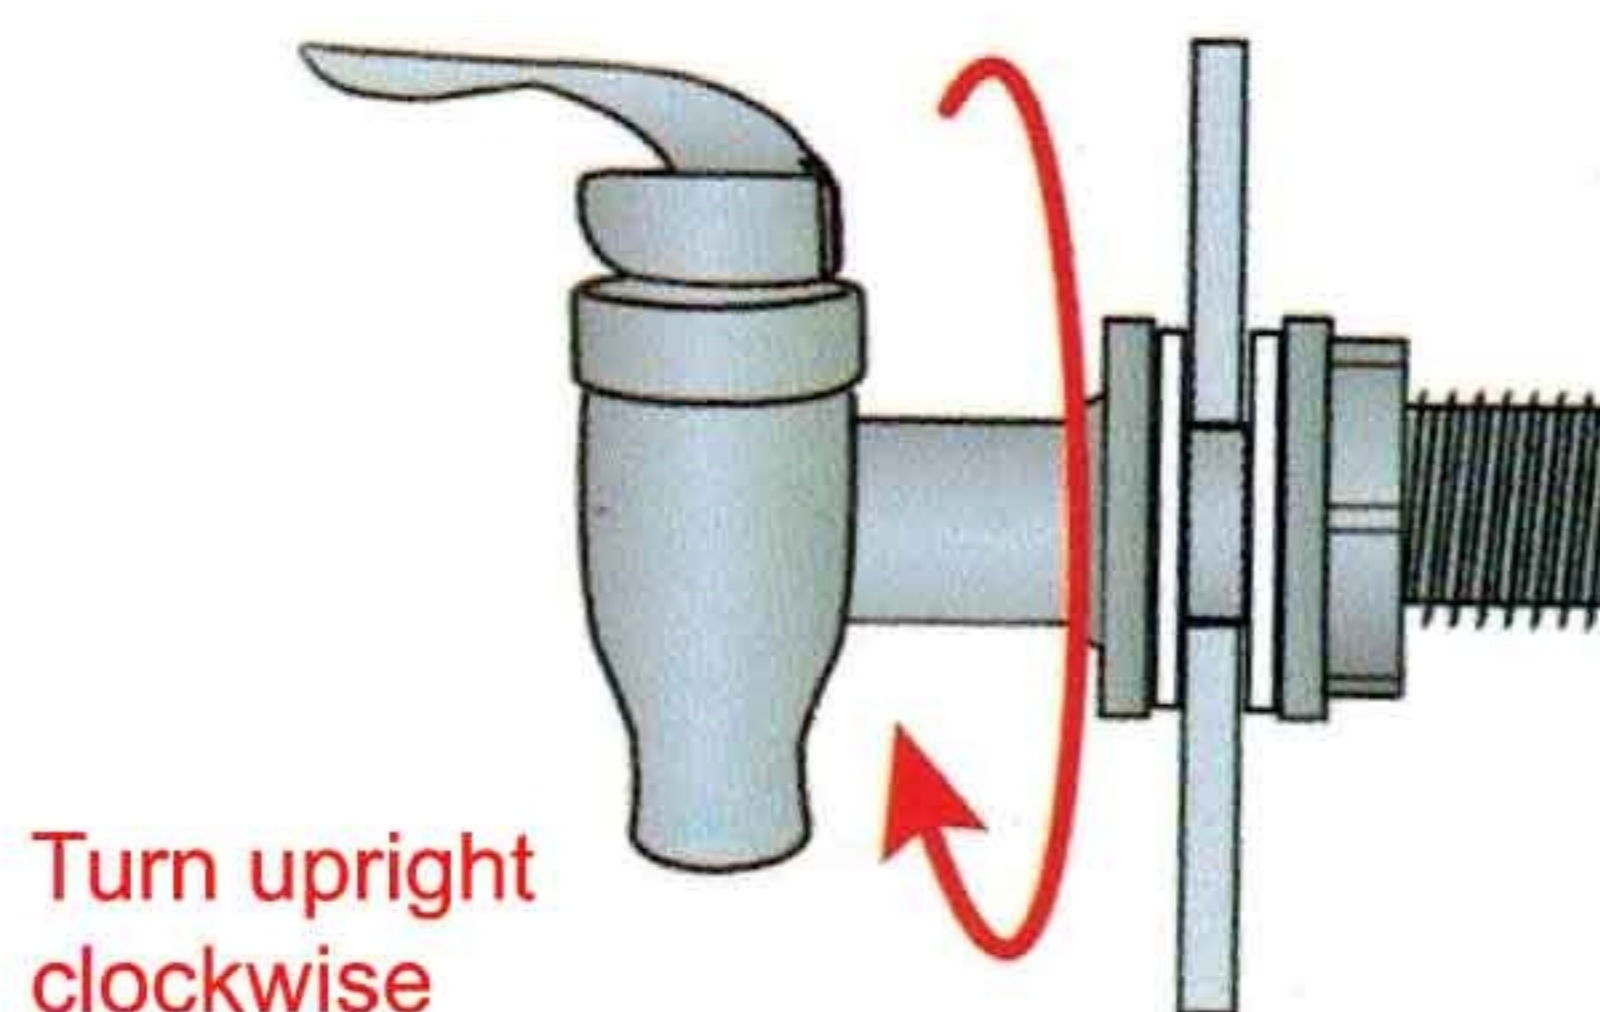

14.5X21CM

Care Instructions:

Hand wash only. Wash with warm soapy water before first use.

Expanded view of parts supplied

Caution:

- Keep out of reach of children.
- Breakable, handle with care.
- Do not move when full.
- Not recommended for hot liquids or carbonated drinks.
- Ensure the spout has been tightened as per the instructions below prior to using.
- To allow a consistent flow of liquid from the dispenser, do not fully tighten the lid.

Assembly instructions

Step 1 with the spout upside down, hand tighten the nut clockwise on the inside of the drink dispenser.

Step 2 while holding the nut with one hand, turn the spout (through half a turn) clockwise with your other hand to tighten firmly.

Step 3 If the drink dispenser has any leaks. repeat steps 1 and 2 but turn the spout through a quarter to get a tighter seal.