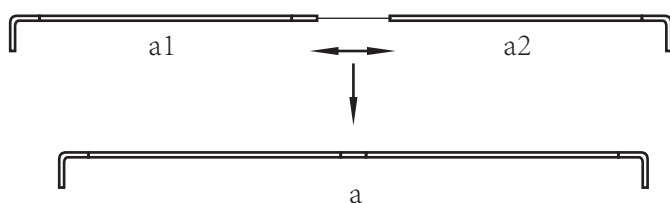

2 Metre Soccer Practice Goal

42645689

WARNING

ADULT ASSEMBLY REQUIRED.

Part List

Assembly instruction

1. Connect a1 & a2 to a.

2. Connect b1 & b2 to b.

3. Insert a & b into the net, Connect a & b.

4. Insert 4 pins to fix the product position.