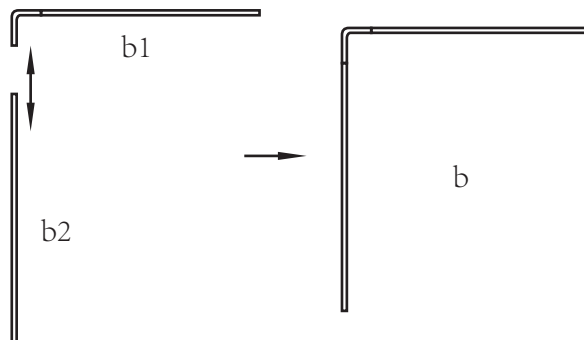

2 Metre Soccer Practice Goal

42645689

WARNING

ADULT ASSEMBLY REQUIRED.

Part List

Assembly instruction

1. Connect a1 & a2 to a.

2. Connect b1 & b2 to b.

3. Insert a & b into the net, Connect a & b.

4. Insert 4 pins to fix the product position.