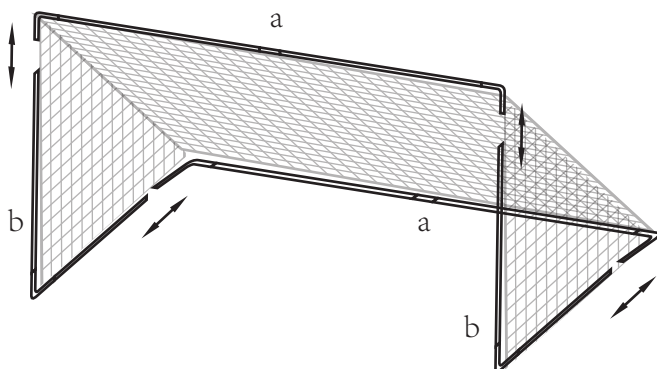

2 Metre Soccer Practice Goal

42645689

WARNING

ADULT ASSEMBLY REQUIRED.

Part List

Assembly instruction

1. Connect a1 & a2 to a.

2. Connect b1 & b2 to b.

3. Insert a & b into the net, Connect a & b.

4. Insert 4 pins to fix the product position.