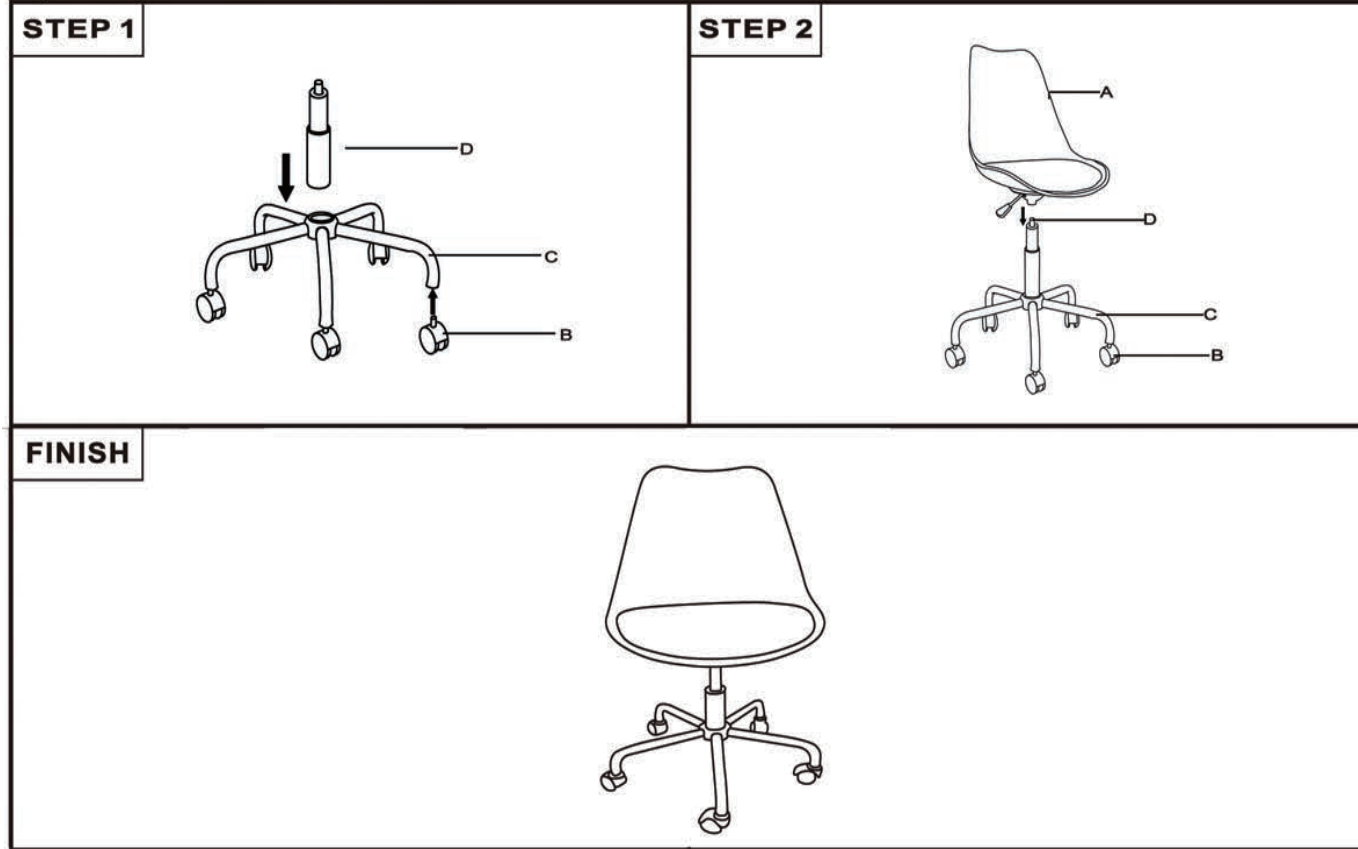

Assembly Instructions

Please read carefully the assembly instructions before installation. We recommend 2 adults to assemble.

▽ PARTS x QTY

▽ ASSEMBLY PROGRAM

CARE INSTRUCTIONS:

WIPE CLEAN WITH A DAMP CLOTH.
DO NOT USE BLEACH OR DETERGENT PRODUCTS.
PROTECT FROM DIRECT SUNLIGHT.
INDOOR USE ONLY.

WARNING:

- 1) DO NOT STAND ON THIS CHAIR
- 2) DO NOT USE THIS CHAIR AS A STEP LADDER.
- 3) USE THIS PRODUCT FOR SEATING ONE PERSON AT A TIME.
- 4) DO NOT USE THIS CHAIR UNLESS ALL BOLTS, SCREWS AND KNOBS TO BE SURE THEY ARE TIGHT.
- 5) IF PARTS ARE MISSING, BROKEN, DAMAGED OR WORN, STOP USE OF THIS PRODUCT UNTIL REPAIRS ARE MADE USING FACTORY AUTHORIZED PARTS.
- 6) AT LEAST EVERY 4 MONTHS, CHECK ALL BOLTS, SCREWS AND KNOBS TO BE SURE THEY ARE TIGHT.
- 7) MAXIMUM LOADING WEIGHT: 100KG.