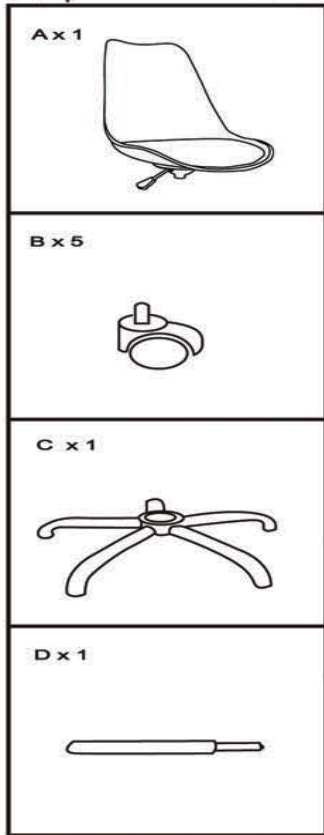

Assembly Instructions

Please read carefully the assembly instructions before installation. We recommend 2 adults to assemble.

▽ PARTS x QTY

▽ ASSEMBLY PROGRAM

CARE INSTRUCTIONS:

WIPE CLEAN WITH A DAMP CLOTH.
DO NOT USE BLEACH OR DETERGENT PRODUCTS.
PROTECT FROM DIRECT SUNLIGHT.
INDOOR USE ONLY.

WARNING:

- 1) DO NOT STAND ON THIS CHAIR
- 2) DO NOT USE THIS CHAIR AS A STEP LADDER.
- 3) USE THIS PRODUCT FOR SEATING ONE PERSON AT A TIME.
- 4) DO NOT USE THIS CHAIR UNLESS ALL BOLTS, SCREWS AND KNOBS TO BE SURE THEY ARE TIGHT.
- 5) IF PARTS ARE MISSING, BROKEN, DAMAGED OR WORN, STOP USE OF THIS PRODUCT UNTIL REPAIRS ARE MADE USING FACTORY AUTHORIZED PARTS.
- 6) AT LEAST EVERY 4 MONTHS, CHECK ALL BOLTS, SCREWS AND KNOBS TO BE SURE THEY ARE TIGHT.
- 7) MAXIMUM LOADING WEIGHT: 100KG.