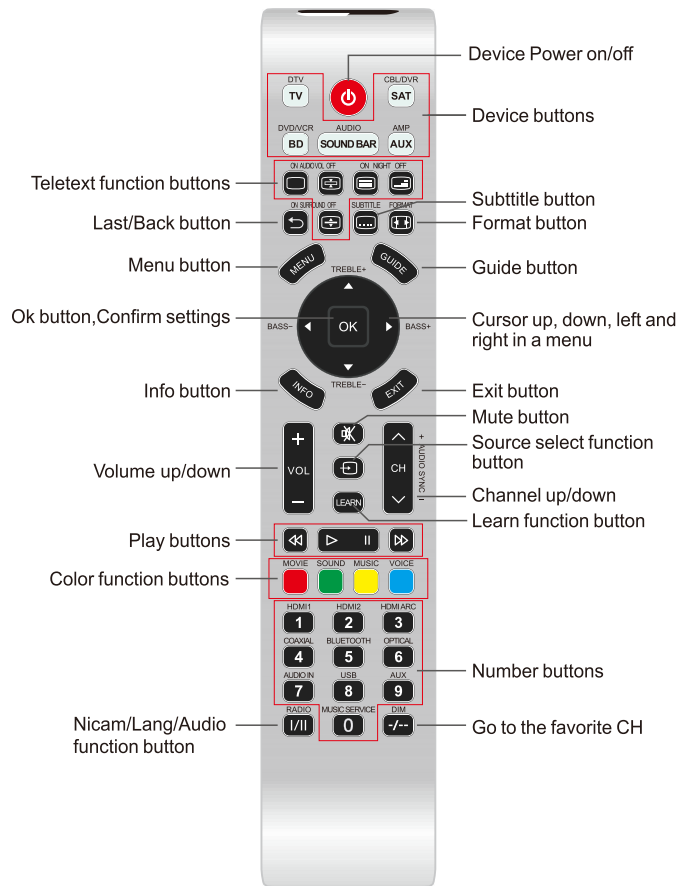

PARTS

Note: only on sound bar mode, the button printed on the panel will work.

BEFORE FIRST USE

- Unpack the appliance and check if all parts are there and undamaged. should this not be the case, return the product to Kmart for replacement.
- Danger of suffocation! Keep all packaging materials away from children.
- Dispose of the packaging materials properly. Inform yourself at the local authorities regarding collection points or garbage separation.
- Remove all protective foils and packaging material prior to use.

INSERTING BATTERIES

Your universal remote requires two AAA Alkaline batteries (not included).

1. On the back of the remote, push down on the tab and lift the cover off.
2. Match the (+) and (-) marks on the batteries to the (+) and (-) marks inside the battery compartment,
3. Press the battery cover back into place.

NOTE: This universal remote will remember all of your settings so you can remove the batteries without having to set it up again.

SETTING UP YOUR UNIVERSAL REMOTE

There are five ways you can use to configure your universal remote:

1. Brand Codes
2. Device Codes
3. Auto-Search
4. Manual Search
5. Learning Method

Look up the brand of your device in the code lists at the back of this manual.

One or more four-figure codes are shown for each brand.

Attention, there are separate tables for TV, SAT, AUX, etc.

NOTE: If the universal remote has not been used for 10 seconds, it will blink twice and turn off.

BRAND CODE SETUP

Use this method to set up your device (TV, DB, AUX, or SAT/STB) by brand name. Device brand codes can be found using the Brand Code table, simply look up your device brand name and the corresponding one digit brand code (0-9).

1. Find the brand code number for your device type (0-9).
2. Turn on the device you want to activate, such as your television.
3. On the universal remote, press and hold the device button TV and the one digit brand code number button for three seconds or until the device button TV lights up. Release two buttons, then the remote starts send Power code, and LED blinks.
4. The setup is completed when your device powers off. When this happens, press the OK button to save the code, the LED will blink three times and turn off.
5. After saving the code, check if any buttons cannot control the device, repeat step 3-4 to search other code, it will start search from the saved code.

NOTE:

- If your device does not power off, repeat the process or check that you have entered the correct brand code.