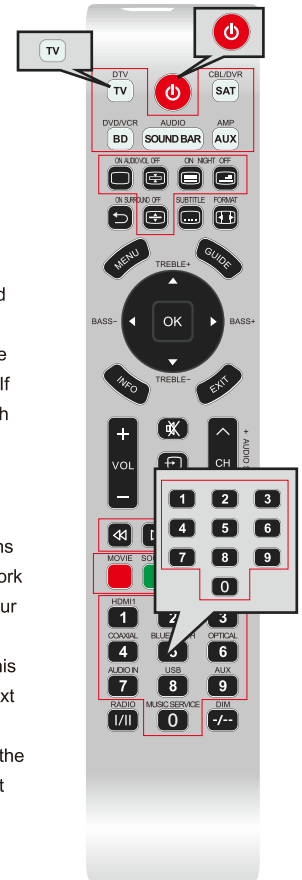

TIPS:

- You can check to see if the process has been successful by pressing some buttons on your universal remote to see if they work on your device. For example, perhaps your TV turns off when you press **⏻** but the volume controls do not work properly. If this happens repeat the process using the next four-digit code.
- If you cannot control your device, repeat the steps listed above, and double check that you have selected the correct four-digit code.