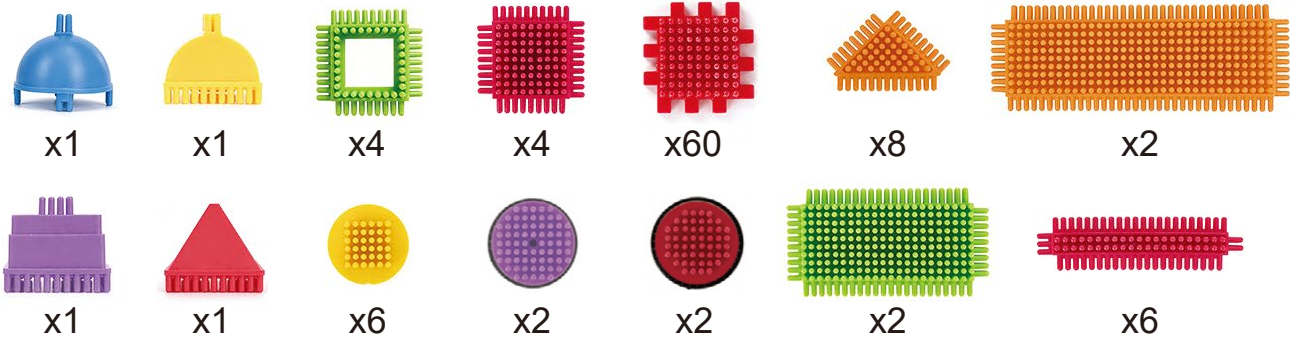

Push & Lock Blocks Tub

17 Pcs

18 Pcs

15 Pcs

11 Pcs

100
PIECES

Basic Components

WARNING: FOR SAFETY REASONS, REMOVE ALL TAGS, LABELS AND PLASTIC FASTENERS BEFORE GIVING THIS TOY TO YOUR CHILD.

ADULT SUPERVISION REQUIRED. PRODUCT MAY VARY SLIGHTLY FROM IMAGE SHOWN. PLEASE KEEP THE PACKAGING FOR FUTURE REFERENCE.

K: 43-740-307
T: 72-676-370

297 mm

210 mm