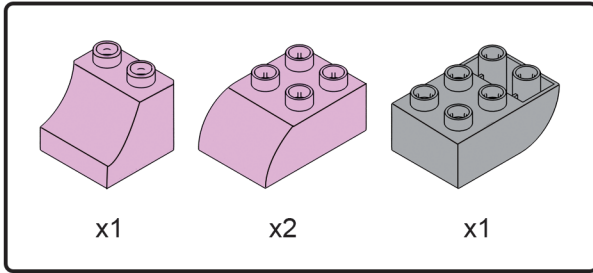

200mm

anko

JUNIOR
BLOCKS

Animal Set Instructions

3+
years

57
PIECES

K: 43-726-141 | T: 72-519-172

140mm