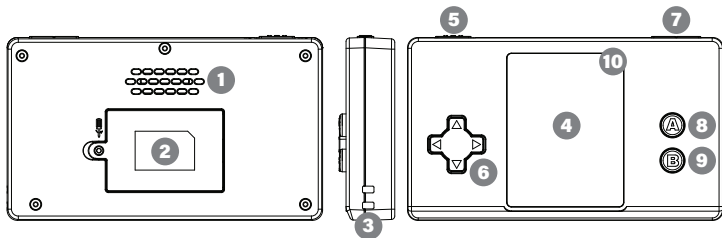

DEVICE OVERVIEW

1. **Speaker** – Sound output
2. **Battery Cover**
3. **Wrist-strap Holes** – For attaching the wrist strap
4. **LCD Screen** – Full-color display
5. **Power (On/Off)** – Turns the device on or off
6. **D-pad** – Four-way directional control, to select game (options) and move during game play
7. **Volume** – Adjusts the sound volume
8. **Button A** – Multifunctional button A
9. **Button B** – Multifunctional button B
10. **Battery level indicator** – Displays the actual battery capacity

BATTERY INSTALLATION

1. Open the battery compartment.
2. Insert batteries into the correct + and - polarities.
3. Close the cover.