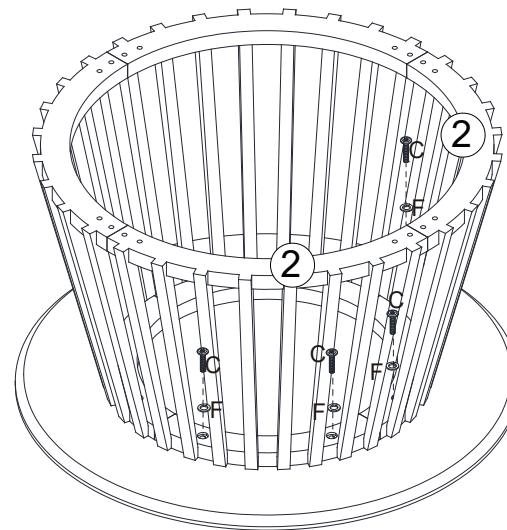

MAXIMUM SAFE LOAD: 10KGS FOR TABLE TOP.

Hardware List

	A		4pcs
	B	ø4x14mm	16pcs
	C	ø6x25mm	8pcs
	D	EVA	4pcs
	E	ø4mm	1pc
	F	ø15.9mm	8pcs

Part List

			
①	1 PC	②	4 PCS

Tool Required(Not Provided)

Do not tighten the screws fully during assembly.
Fully tighten screws after the final assembly steps.

Step 1:

Cx4 Ex1 Fx4

Step 2:

Cx4 Ex1 Fx4

Step 3:

Ax4 Bx16 Dx4