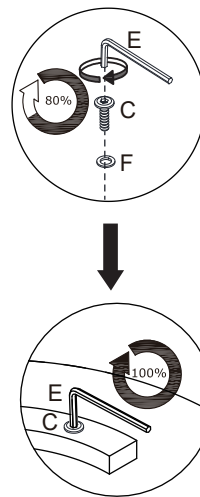

Assembly Instruction

K: 43711239 | T: 72777718 NATE COFFEE TABLE BLACK

CARE INSTRUCTIONS:

WIPE CLEAN WITH A SOFT DAMP CLOTH. DO NOT USE ABRASIVE MATERIALS AND SOLVENTS. CHECK AND TIGHTEN ALL PARTS REGULARLY. DO NOT PLACE HOT ITEMS SUCH AS COFFEE CUPS DIRECTLY ON THE SURFACE. KEEP AWAY FROM WATER AND DIRECT SUNLIGHT. STORE IN A DRY PLACE. FOR DOMESTIC USE ONLY. FOR INDOOR USE ONLY. A MILD ODOUR MAY BE PRESENT WHEN FIRST OPENING THIS CARTON. SIMPLY ALLOW TO AIR OUTSIDE AND THIS WILL FADE.

MAXIMUM SAFE LOAD: 10KGS FOR TABLE TOP.

Hardware List

	A		4pcs
	B	ø4x14mm	16pcs
	C	ø6x25mm	8pcs
	D	EVA	4pcs
	E	ø4mm	1pc
	F	ø15.9mm	8pcs

Part List

			
①	1 PC	②	4 PCS

Tool Required(Not Provided)

Do not tighten the screws fully during assembly.
Fully tighten screws after the final assembly steps.

Step 1:

Cx4 Ex1 Fx4

Step 2:

Cx4 Ex1 Fx4

Step 3:

Ax4 Bx16 Dx4