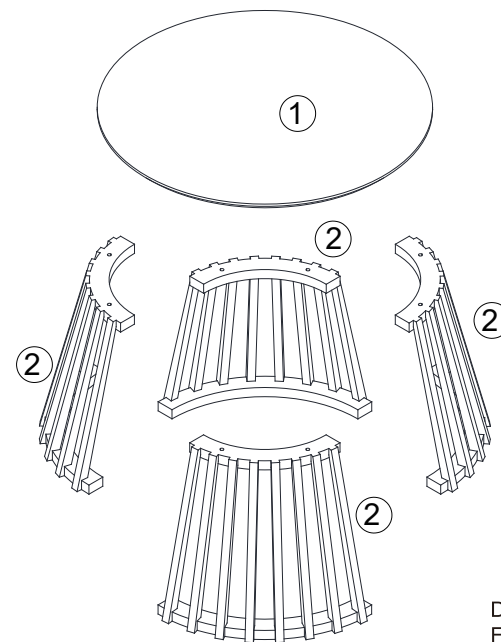

Assembly Instruction

K: 43711239 | T: 72777718 NATE COFFEE TABLE BLACK

CARE INSTRUCTIONS:

WIPE CLEAN WITH A SOFT DAMP CLOTH. DO NOT USE ABRASIVE MATERIALS AND SOLVENTS. CHECK AND TIGHTEN ALL PARTS REGULARLY. DO NOT PLACE HOT ITEMS SUCH AS COFFEE CUPS DIRECTLY ON THE SURFACE. KEEP AWAY FROM WATER AND DIRECT SUNLIGHT. STORE IN A DRY PLACE. FOR DOMESTIC USE ONLY. FOR INDOOR USE ONLY. A MILD ODOUR MAY BE PRESENT WHEN FIRST OPENING THIS CARTON. SIMPLY ALLOW TO AIR OUTSIDE AND THIS WILL FADE.

WARNING:

DO NOT STAND OR SIT ON THIS UNIT. DO NOT USE THIS UNIT UNLESS ALL BOLTS AND SCREWS ARE FIRMLY SECURED. DO NOT KNOCK OR DRAG THIS UNIT. USE ONLY ON A FLAT SURFACE. LOAD TOP EVENLY TO PREVENT FROM TIPPING OVER. THIS PACKAGE CONTAINS SMALL PARTS AND SHARP POINTS. KEEP AWAY FROM CHILDREN AND BABIES. ADULT ASSEMBLY REQUIRED. FAILURE TO FOLLOW THESE WARNINGS COULD RESULT IN SERIOUS INJURY.

MAXIMUM SAFE LOAD: 10KGS FOR TABLE TOP.

Hardware List

	A		4pcs
	B	ø4x14mm	16pcs
	C	ø6x25mm	8pcs
	D	EVA	4pcs
	E	ø4mm	1pc
	F	ø15.9mm	8pcs

Part List

			
①	1 PC	②	4 PCS

Tool Required(Not Provided)

Do not tighten the screws fully during assembly.
Fully tighten screws after the final assembly steps.

Step 1:

Cx4 Ex1 Fx4

Step 2:

Cx4 Ex1 Fx4

Step 3:

Ax4 Bx16 Dx4