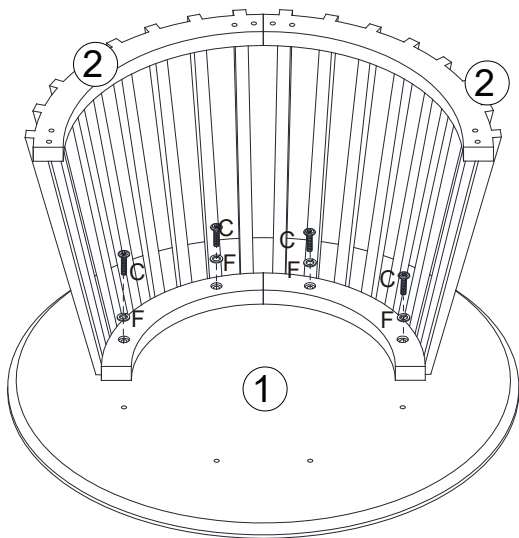

MAXIMUM SAFE LOAD: 10KGS FOR TABLE TOP.

Hardware List

	A		4pcs
	B	ø4x14mm	16pcs
	C	ø6x25mm	8pcs
	D	EVA	4pcs
	E	ø4mm	1pc
	F	ø15.9mm	8pcs

Part List

			
①	1 PC	②	4 PCS

Tool Required(Not Provided)

Do not tighten the screws fully during assembly.
Fully tighten screws after the final assembly steps.

Step 1:

Cx4 Ex1 Fx4

Step 2:

Cx4 Ex1 Fx4

Step 3:

Ax4 Bx16 Dx4