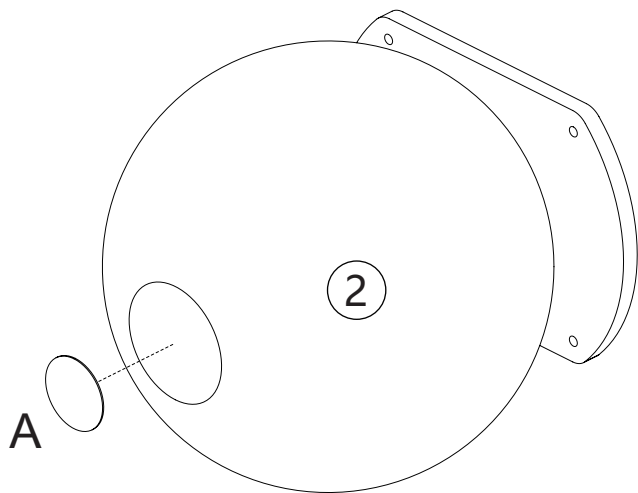

THIS PACKAGE CONTAINS SMALL PARTS AND SHARP POINTS. KEEP AWAY FROM CHILDREN AND BABIES.

MAXIMUM SAFE LOAD: 15KG FOR TOP.

1 Hardware List

	A		3PCS
	B		12PCS
	C		1PC

2 Parts List

			
①	1pc	②	3pcs

STEP 1 **A-**  **x3**

x3

STEP 2 **B-**  **x12**

Do not apply excessive force during the process of screwing to avoid damage.