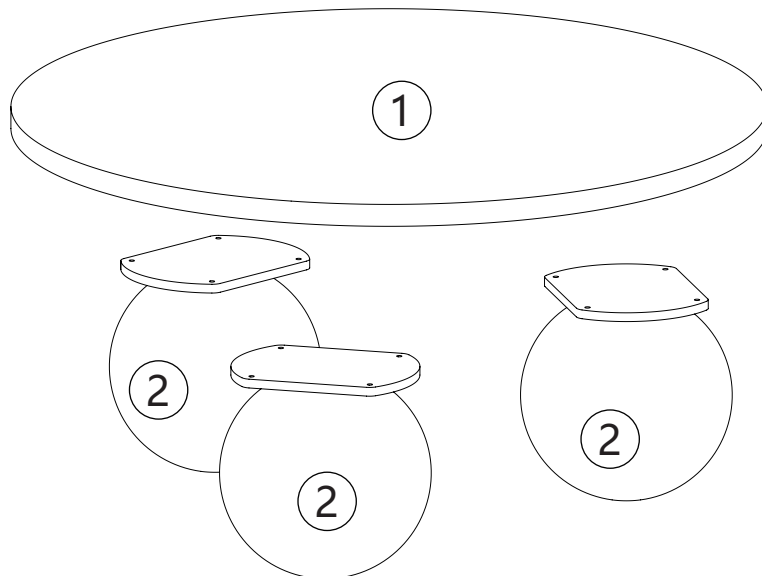

THIS PACKAGE CONTAINS SMALL PARTS AND SHARP POINTS. KEEP AWAY FROM CHILDREN AND BABIES.

MAXIMUM SAFE LOAD: 15KG FOR TOP.

1 Hardware List

	A		3PCS
	B		12PCS
	C		1PC

2 Parts List

			
①	1pc	②	3pcs

STEP 1 **A-**  **x3**

x3

STEP 2 **B-**  **x12**

Do not apply excessive force during the process of screwing to avoid damage.