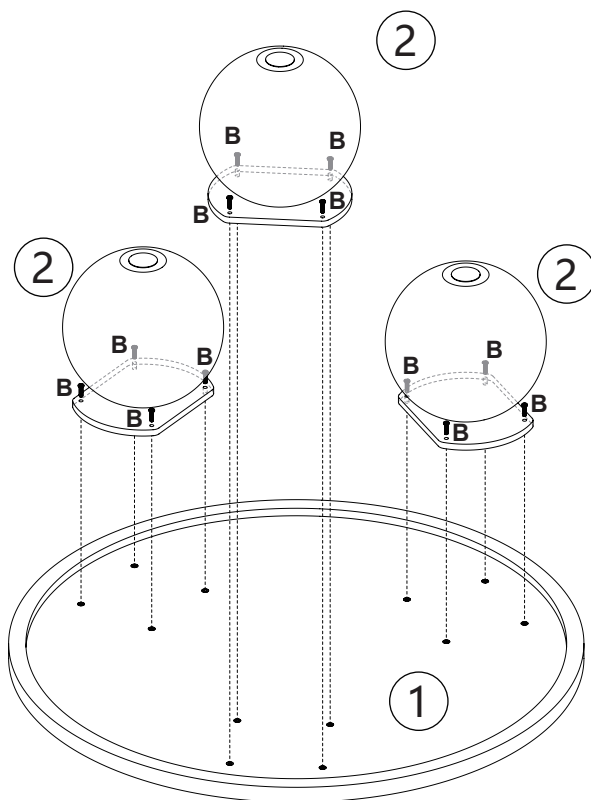

THIS PACKAGE CONTAINS SMALL PARTS AND SHARP POINTS. KEEP AWAY FROM CHILDREN AND BABIES.

MAXIMUM SAFE LOAD: 15KG FOR TOP.

1 Hardware List

	A		3PCS
	B		12PCS
	C		1PC

2 Parts List

			
①	1pc	②	3pcs

STEP 1 **A-**  **x3**

x3

STEP 2 **B-**  **x12**

Do not apply excessive force during the process of screwing to avoid damage.