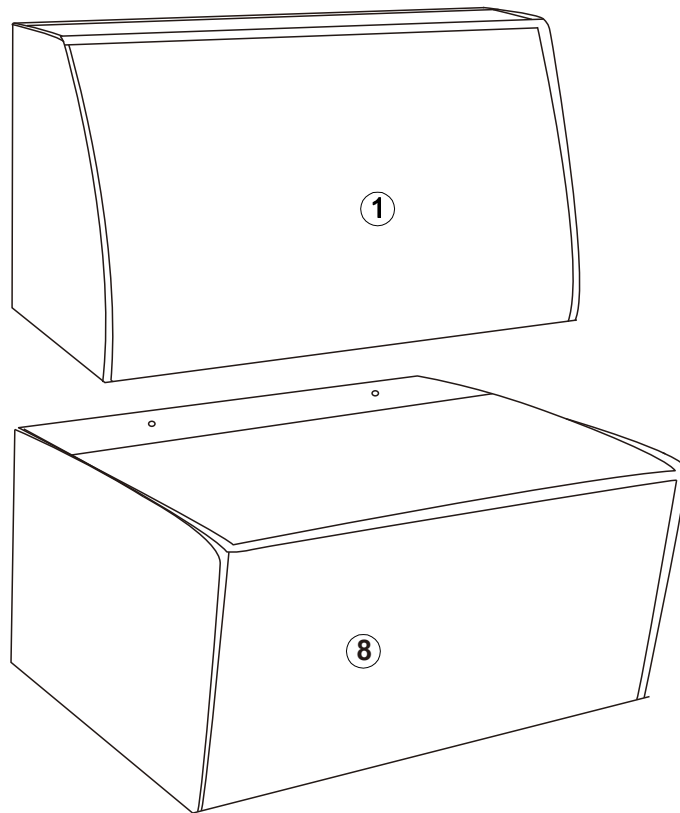

PANEL LAYOUT