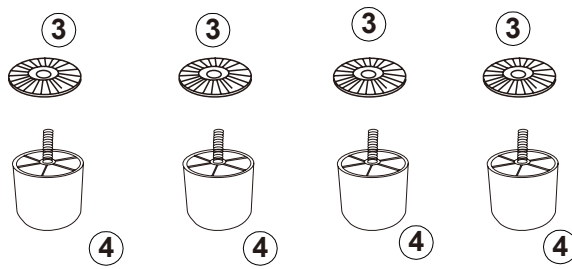

PANEL LAYOUT