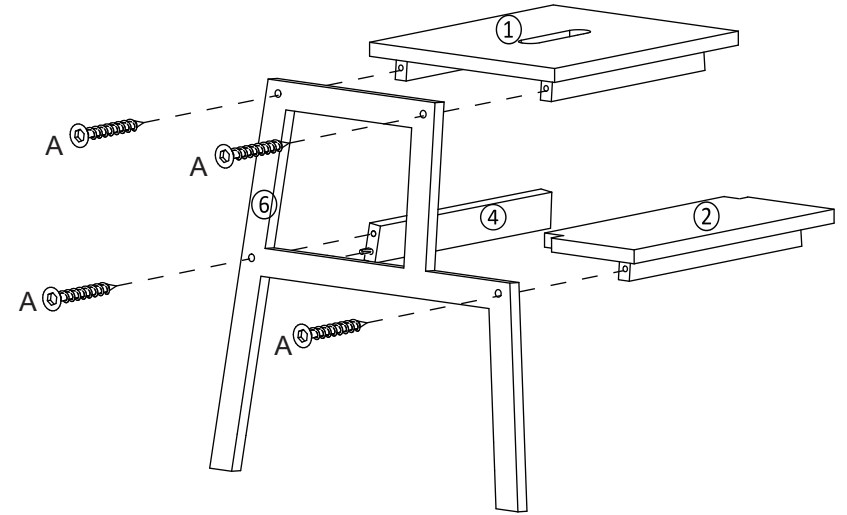

MAXIMUM TOTAL LOADING WEIGHT: 80KG

①

Hardware list

	A	M5x40mm	16pcs		C		2pcs
	B		4pcs		D		1pc

②

Do not tighten the screws fully during assembly.
Fully tighten screws after the final assembly steps

③

					
①	1pc	②	1pc	③	2pcs
					
④	1pc	⑤	1pc	⑥	1pc
					
⑦	1pc				

STEP 1:

- A x 6
- C x 2

STEP 2:

- A x 4
- D x 1

STEP 3:

- A x 4
- D x 1

STEP 4:

- A x 2
- B x 4