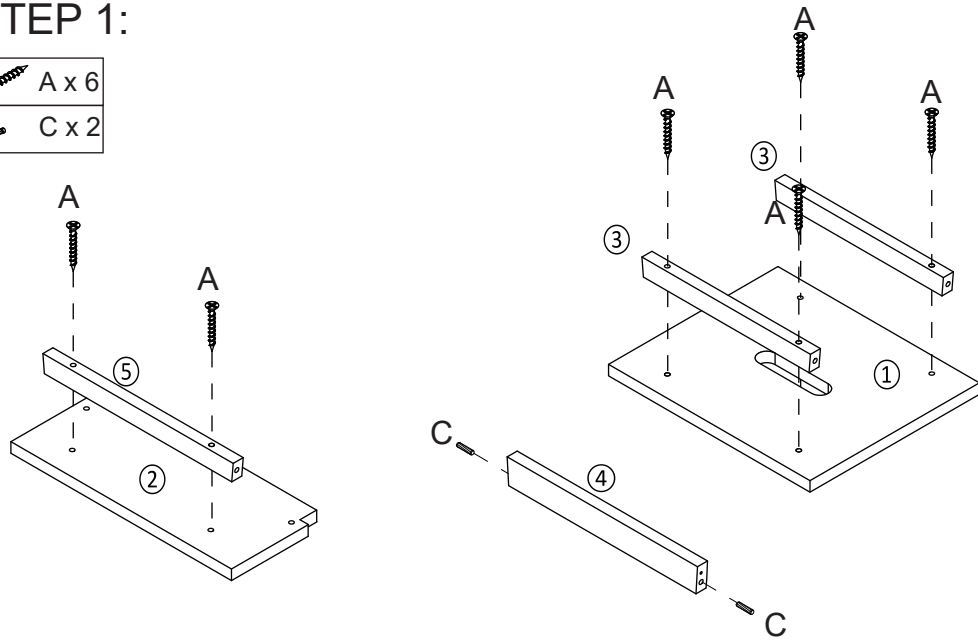

MAXIMUM TOTAL LOADING WEIGHT: 80KG

①

Hardware list

	A	M5x40mm	16pcs		C		2pcs
	B		4pcs		D		1pc

②

Do not tighten the screws fully during assembly.
Fully tighten screws after the final assembly steps

③

					
①	1pc	②	1pc	③	2pcs
					
④	1pc	⑤	1pc	⑥	1pc
					
⑦	1pc				

STEP 1:

- A x 6
- C x 2

STEP 2:

- A x 4
- D x 1

STEP 3:

- A x 4
- D x 1

STEP 4:

- A x 2
- B x 4