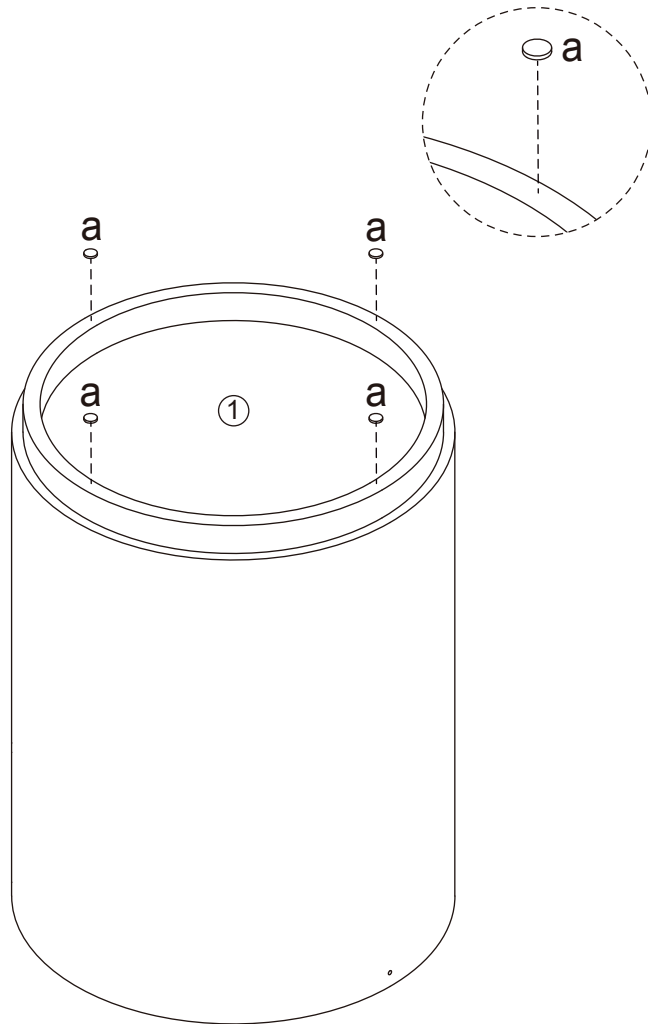

STEP 1

aX4

STEP 2

bX1 cX1 dX1 eX1 fX2

Warning:

- ALWAYS secure it with an anchor device.
- Please seek professional advice if you are in doubt of what fixing device to use.
- Regularly check that anchors are securely maintained.
- Use safety drawer locks to prevent children climbing.
- Stability of tall items may be affected by thick pile carpet or uneven floors.

- Do not place unanchored televisions on furniture.

Caution: for your safety when attaching the anchor fixings, please note the following:

- Check any electrical wires or plumbing inside the wall before drilling any holes (if you are unsure please seek professional advice from a qualified tradesperson)

TOPPLING HAZARD

WARNING: PLEASE SECURE YOUR FURNITURE WITH THE SUPPLIED WALL FIXING. SCAN THE CODE FOR MORE INFORMATION.

! WARNING

Children have died from furniture tipover.

- ALWAYS secure it with an anchor device.
- NEVER allow children to stand, climb or hang on drawers, doors, or shelves.
- NEVER open more than one drawer at a time.
- Place heavy items down low.
- Furniture type is at risk of toppling over.

NEVER put a TV on this furniture

This is a permanent label. Do not remove!