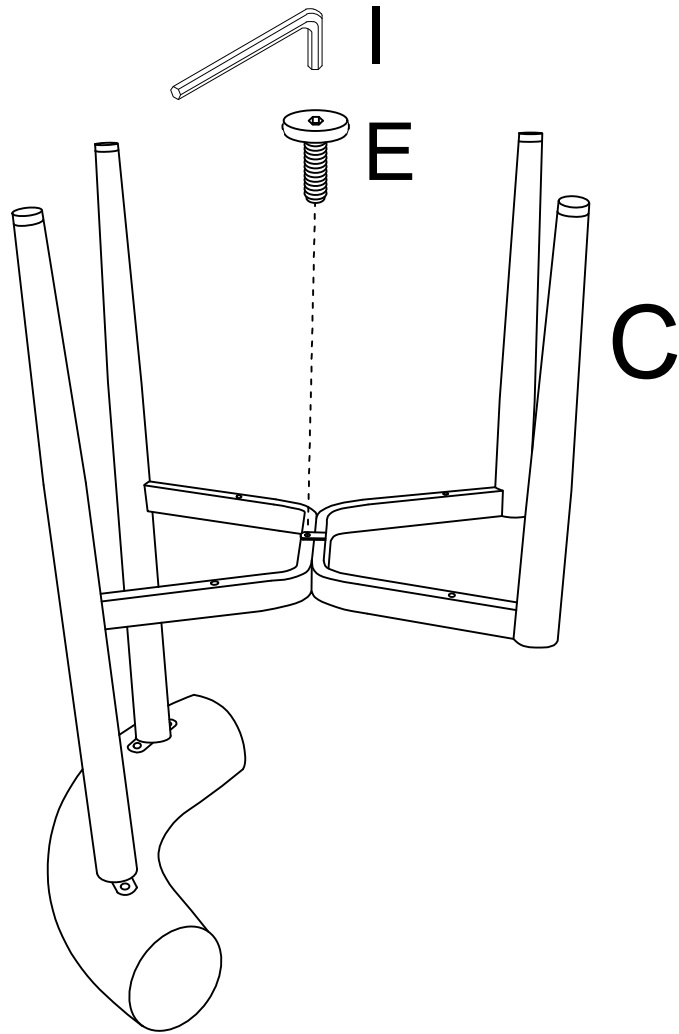

Assembly Instructions

43706327/43706334/72785683/72785676 HENRY DINING CHAIR

CARE INSTRUCTIONS: WIPE CLEAN WITH A SOFT DAMP CLOTH. DO NOT USE ABRASIVE MATERIAL AND SOLVENTS. SPOT CLEAN IF NEEDED. KEEP AWAY FROM WATER AND DIRECT SUNLIGHT. STORE IN A DRY PLACE. CHECK AND TIGHTEN ALL PARTS REGULARLY. FOR INDOOR AND DOMESTIC USE ONLY.

WARNING: DO NOT STAND ON THIS CHAIR. USE ONLY ON A FLAT SURFACE. SUITABLE FOR ONE PERSON USE ONLY. DO NOT USE UNTIL ALL SCREWS, BOLTS AND KNOBS ARE FIRMLY SECURED. THIS PRODUCT CONTAINS SMALL PARTS AND SHARP POINTS, KEEP AWAY FROM CHILDREN AND BABIES. DO NOT SIT ON THE ARMREST. ADULT ASSEMBLY REQUIRED. DO NOT TIGHTEN THE SCREWS FULLY DURING ASSEMBLY. FULLY TIGHTEN SCREWS AFTER THE FINAL ASSEMBLY STEPS.

FAILURE TO FOLLOW THESE WARNINGS COULD RESULT IN SERIOUS INJURY.

MAXIMUM SAFE LOAD: 100KG.

<p>AX1</p> 	<p>BX1</p> 	<p>1</p>  <p>Attention: Assemble screws after the holes are aligned. Do not tighten screws until all the screws are well in position.</p>
<p>CX1</p> 	<p>DX1</p> 	
<p>EX5</p>  <p>M6X16mm</p>	<p>FX4</p>  <p>M6X45mm</p>	
<p>GX4</p>  <p>M6</p>	<p>HX4</p>  <p>M6</p>	
<p>IX1</p>  <p>4#</p>		

2

Attention: Assemble screw after the hole is aligned. Do not tighten screws until all the screws are well in position.

3

Attention: Assemble screws after the holes of legs and the bottom of seat are aligned. Do not tighten screws until all the screws are well in position.