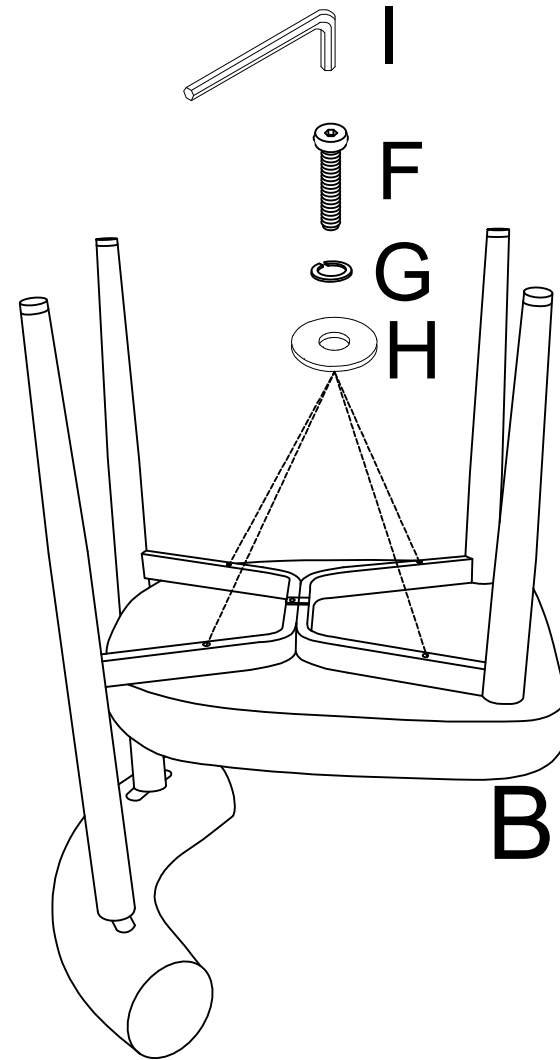

Assembly Instructions

43706327/43706334/72785683/72785676 HENRY DINING CHAIR

CARE INSTRUCTIONS: WIPE CLEAN WITH A SOFT DAMP CLOTH. DO NOT USE ABRASIVE MATERIAL AND SOLVENTS. SPOT CLEAN IF NEEDED. KEEP AWAY FROM WATER AND DIRECT SUNLIGHT. STORE IN A DRY PLACE. CHECK AND TIGHTEN ALL PARTS REGULARLY. FOR INDOOR AND DOMESTIC USE ONLY.

WARNING: DO NOT STAND ON THIS CHAIR. USE ONLY ON A FLAT SURFACE. SUITABLE FOR ONE PERSON USE ONLY. DO NOT USE UNTIL ALL SCREWS, BOLTS AND KNOBS ARE FIRMLY SECURED. THIS PRODUCT CONTAINS SMALL PARTS AND SHARP POINTS, KEEP AWAY FROM CHILDREN AND BABIES. DO NOT SIT ON THE ARMREST. ADULT ASSEMBLY REQUIRED. DO NOT TIGHTEN THE SCREWS FULLY DURING ASSEMBLY. FULLY TIGHTEN SCREWS AFTER THE FINAL ASSEMBLY STEPS.

FAILURE TO FOLLOW THESE WARNINGS COULD RESULT IN SERIOUS INJURY.

MAXIMUM SAFE LOAD: 100KG.

<p>AX1</p> 	<p>BX1</p> 	<p>1</p>  <p>Attention: Assemble screws after the holes are aligned. Do not tighten screws until all the screws are well in position.</p>
<p>CX1</p> 	<p>DX1</p> 	
<p>EX5</p>  <p>M6X16mm</p>	<p>FX4</p>  <p>M6X45mm</p>	
<p>GX4</p>  <p>M6</p>	<p>HX4</p>  <p>M6</p>	
<p>IX1</p>  <p>4#</p>		

2

Attention: Assemble screw after the hole is aligned. Do not tighten screws until all the screws are well in position.

3

Attention: Assemble screws after the holes of legs and the bottom of seat are aligned. Do not tighten screws until all the screws are well in position.