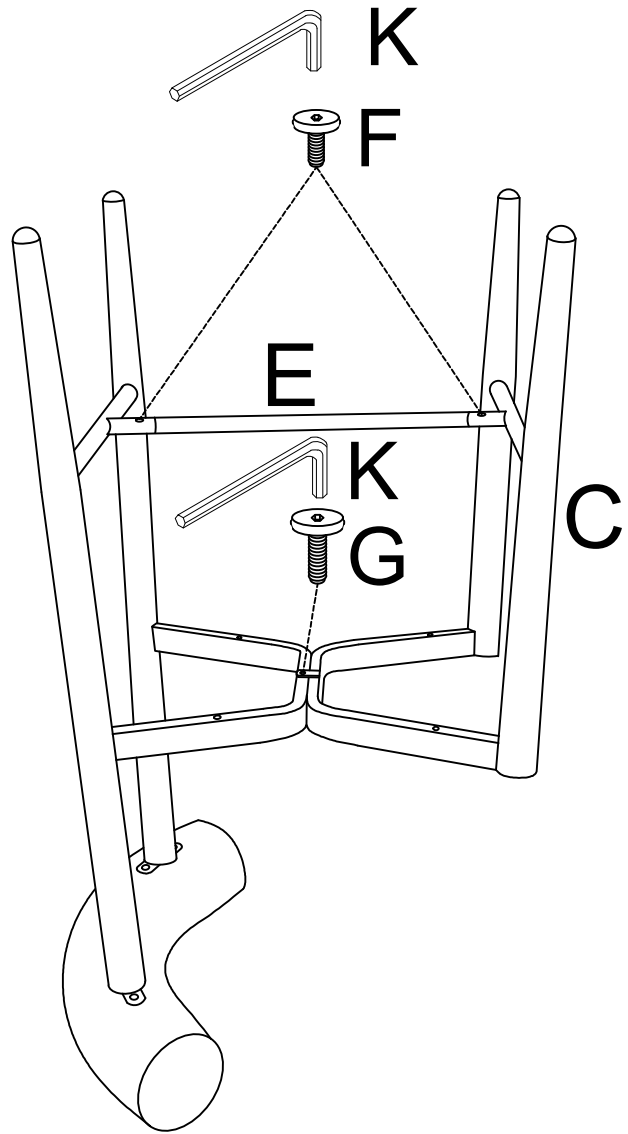

Assembly Instructions

43706303/43706310/72785898/72785881 HENRY BAR STOOL

CARE INSTRUCTIONS: WIPE CLEAN WITH A SOFT DAMP CLOTH. DO NOT USE ABRASIVE MATERIAL AND SOLVENTS. SPOT CLEAN IF NEEDED. KEEP AWAY FROM WATER AND DIRECT SUNLIGHT. STORE IN A DRY PLACE. CHECK AND TIGHTEN ALL PARTS REGULARLY. FOR INDOOR AND DOMESTIC USE ONLY.

WARNING: DO NOT STAND ON THIS CHAIR. USE ONLY ON A FLAT SURFACE. SUITABLE FOR ONE PERSON USE ONLY. DO NOT USE UNTIL ALL SCREWS, BOLTS AND KNOBS ARE FIRMLY SECURED. THIS PRODUCT CONTAINS SMALL PARTS AND SHARP POINTS, KEEP AWAY FROM CHILDREN AND BABIES. DO NOT SIT ON THE ARMREST. ADULT ASSEMBLY REQUIRED. DO NOT TIGHTEN THE SCREWS FULLY DURING ASSEMBLY. FULLY TIGHTEN SCREWS AFTER THE FINAL ASSEMBLY STEPS.

FAILURE TO FOLLOW THESE WARNINGS COULD RESULT IN SERIOUS INJURY.

MAXIMUM SAFE LOAD: 100KG.

AX1 	BX1 	<h1>1</h1> 
CX1 	DX1 	
EX1 	FX2  M6X13mm	
GX5  M6X16mm	HX4  M6X45mm	
IX4  M6	JX4  M6	
KX1  4#		

2

Attention: Assemble screws after the holes are aligned. Do not tighten screws until all the screws are well in position.

3

Attention: Assemble screws after the holes of legs and the bottom of seat are aligned. Do not tighten screws until all the screws are well in position.

4

5

Please use adjustable foot pads to adjust the chair when it is uneven on the ground.