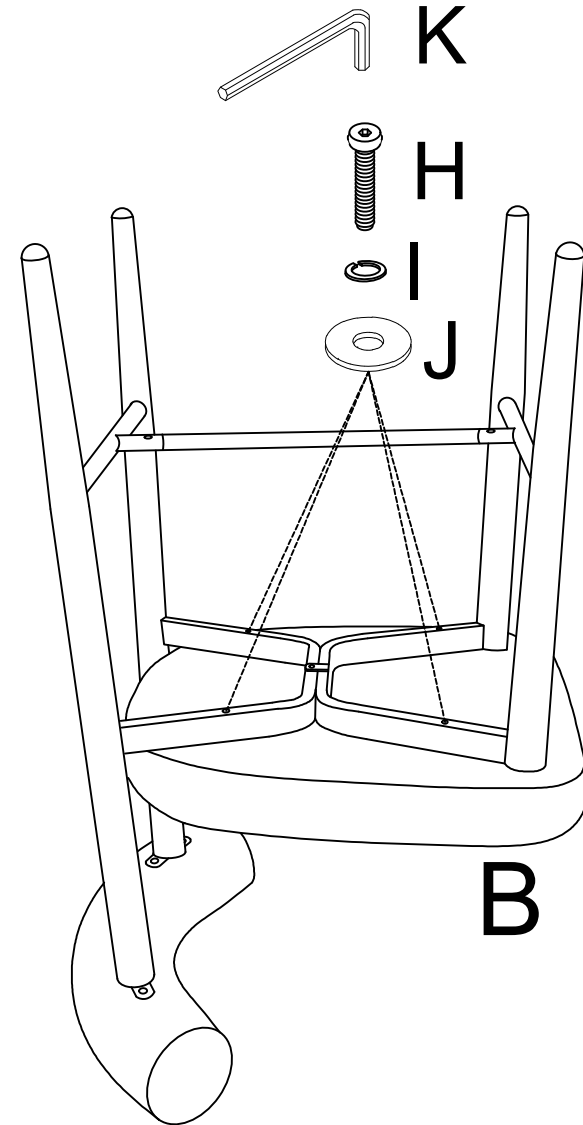

Assembly Instructions

43706303/43706310/72785898/72785881 HENRY BAR STOOL

CARE INSTRUCTIONS: WIPE CLEAN WITH A SOFT DAMP CLOTH. DO NOT USE ABRASIVE MATERIAL AND SOLVENTS. SPOT CLEAN IF NEEDED. KEEP AWAY FROM WATER AND DIRECT SUNLIGHT. STORE IN A DRY PLACE. CHECK AND TIGHTEN ALL PARTS REGULARLY. FOR INDOOR AND DOMESTIC USE ONLY.

WARNING: DO NOT STAND ON THIS CHAIR. USE ONLY ON A FLAT SURFACE. SUITABLE FOR ONE PERSON USE ONLY. DO NOT USE UNTIL ALL SCREWS, BOLTS AND KNOBS ARE FIRMLY SECURED. THIS PRODUCT CONTAINS SMALL PARTS AND SHARP POINTS, KEEP AWAY FROM CHILDREN AND BABIES. DO NOT SIT ON THE ARMREST. ADULT ASSEMBLY REQUIRED. DO NOT TIGHTEN THE SCREWS FULLY DURING ASSEMBLY. FULLY TIGHTEN SCREWS AFTER THE FINAL ASSEMBLY STEPS.

FAILURE TO FOLLOW THESE WARNINGS COULD RESULT IN SERIOUS INJURY.

MAXIMUM SAFE LOAD: 100KG.

AX1 	BX1 	<h1>1</h1> 
CX1 	DX1 	
EX1 	FX2  M6X13mm	
GX5  M6X16mm	HX4  M6X45mm	
IX4  M6	JX4  M6	
KX1  4#		

2

Attention: Assemble screws after the holes are aligned. Do not tighten screws until all the screws are well in position.

3

Attention: Assemble screws after the holes of legs and the bottom of seat are aligned. Do not tighten screws until all the screws are well in position.

4

5

Please use adjustable foot pads to adjust the chair when it is uneven on the ground.