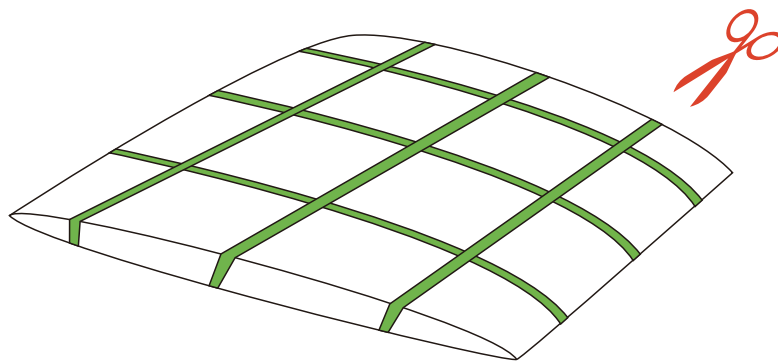

I		M6x45mm	8PCS	J		M6x25mm	32PCS
K		M6	1PC				

PANEL LAYOUT

3

STEP-1

Use scissors to cut the cable ties one by one.

STEP-2

Peel off the plastic bag that is wrapped around the product.

STEP-3

Be careful not to scratch the product when using scissors.

STEP-4

x2

I		M6x45mm	8PCS
---	---	---------	------

STEP-5

x2

J		M6x25mm	8PCS
---	---	---------	------

STEP-6