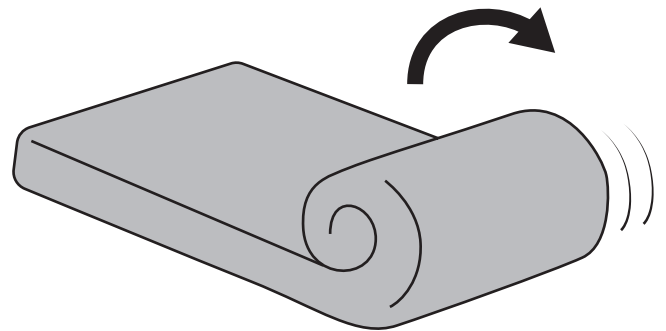

43704590/43704583

Trove 2.5 Seat Compressed Sofa

EASY AND FAST SET UP

ATTENTION: AS THIS PRODUCT IS VACUUM COMPRESSED, ALLOW UP TO 72 HOURS FOR THE PRODUCT TO FULLY REGAIN ITS ORIGINAL SHAPE.

STEP 1: Unbox

Open the box and take out the product.

STEP 2: Unroll

Place the product sofa on the floor and unroll from the red line.

STEP 3: Unwrap

Remove the plastic bag and avoid using sharp tools or knives to puncture the wound.