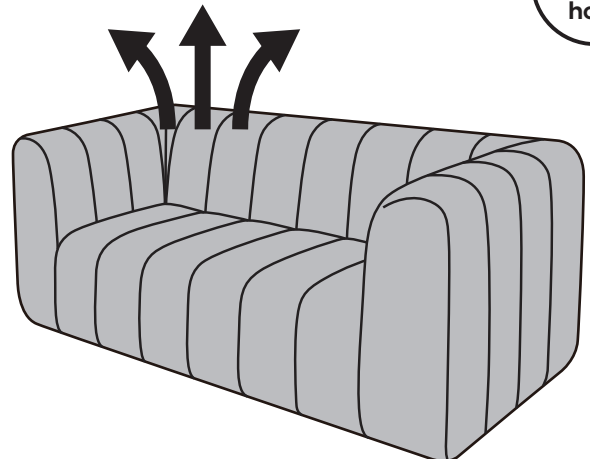

43704590/43704583

Trove 2.5 Seat Compressed Sofa

EASY AND FAST SET UP

ATTENTION: AS THIS PRODUCT IS VACUUM COMPRESSED, ALLOW UP TO 72 HOURS FOR THE PRODUCT TO FULLY REGAIN ITS ORIGINAL SHAPE.

STEP 1: Unbox

Open the box and take out the product.

STEP 2: Unroll

Place the product sofa on the floor and unroll from the red line.

STEP 3: Unwrap

Remove the plastic bag and avoid using sharp tools or knives to puncture the wound.

STEP 4: Expand

72+
hour

After opening the plastic bag, the sofa will immediately partially rebound. It will basically complete its rebound After 72 hours.