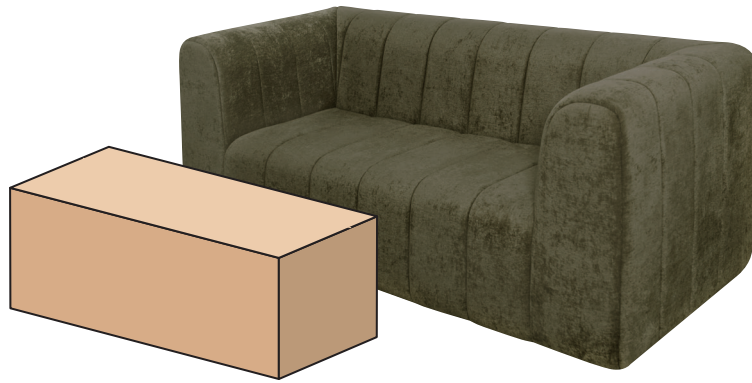

43704590/43704583

Trove 2.5 Seat Compressed Sofa

EASY AND FAST SET UP

ATTENTION: AS THIS PRODUCT IS VACUUM COMPRESSED, ALLOW UP TO 72 HOURS FOR THE PRODUCT TO FULLY REGAIN ITS ORIGINAL SHAPE.

STEP 1: Unbox

Open the box and take out the product.

STEP 2: Unroll

Place the product sofa on the floor and unroll from the red line.

STEP 3: Unwrap

Remove the plastic bag and avoid using sharp tools or knives to puncture the wound.

STEP 4: Expand

72+
hour

After opening the plastic bag, the sofa will immediately partially rebound. It will basically complete its rebound After 72 hours.