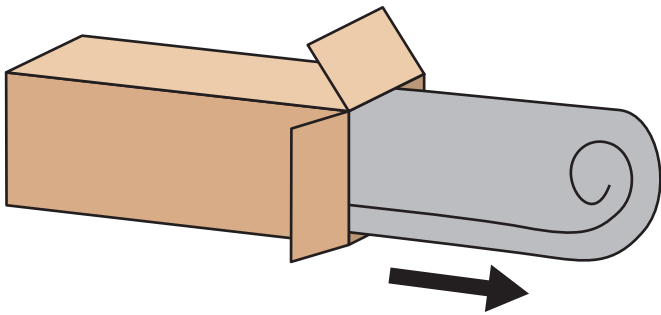

43704590/43704583

Trove 2.5 Seat Compressed Sofa

EASY AND FAST SET UP

ATTENTION: AS THIS PRODUCT IS VACUUM COMPRESSED, ALLOW UP TO 72 HOURS FOR THE PRODUCT TO FULLY REGAIN ITS ORIGINAL SHAPE.

STEP 1: Unbox

Open the box and take out the product.

STEP 2: Unroll

Place the product sofa on the floor and unroll from the red line.

STEP 3: Unwrap

Remove the plastic bag and avoid using sharp tools or knives to puncture the wound.