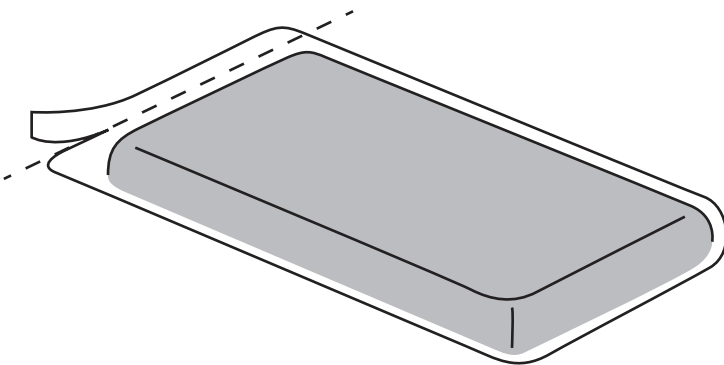

43704590/43704583

Trove 2.5 Seat Compressed Sofa

EASY AND FAST SET UP

ATTENTION: AS THIS PRODUCT IS VACUUM COMPRESSED, ALLOW UP TO 72 HOURS FOR THE PRODUCT TO FULLY REGAIN ITS ORIGINAL SHAPE.

STEP 1: Unbox

Open the box and take out the product.

STEP 2: Unroll

Place the product sofa on the floor and unroll from the red line.

STEP 3: Unwrap

Remove the plastic bag and avoid using sharp tools or knives to puncture the wound.

STEP 4: Expand

72+
hour

After opening the plastic bag, the sofa will immediately partially rebound. It will basically complete its rebound After 72 hours.