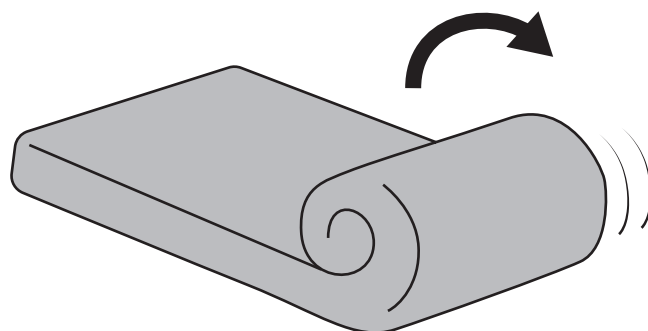

STEP 2: Unroll

Place the product sofa on the floor and unroll from the red line.