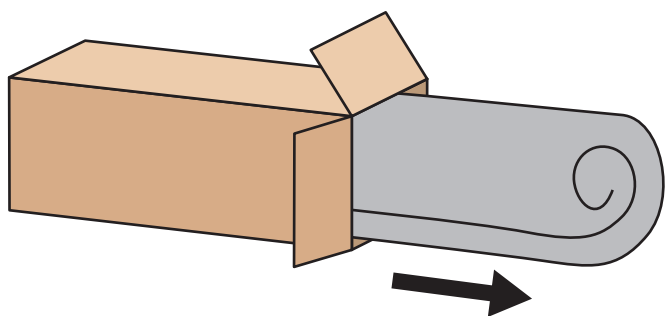

STEP 1: Unbox

Open the box and take out the product.