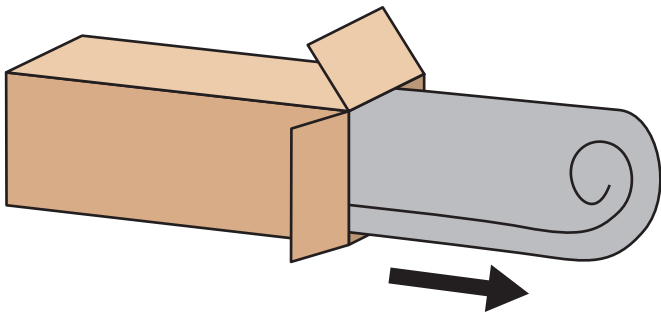

43633890/43704552/43704545

Goldie Compressed Lounge Chair

EASY AND FAST SET UP

ATTENTION: AS THIS PRODUCT IS VACUUM COMPRESSED, ALLOW UP TO 72 HOURS FOR THE PRODUCT TO FULLY REGAIN ITS ORIGINAL SHAPE.

STEP 1: Unbox

Open the box and take out the product.

STEP 2: Unroll

Place the product sofa on the floor and unroll from the red line.

STEP 3: Unwrap

Remove the plastic bag and avoid using sharp tools or knives to puncture the wound.