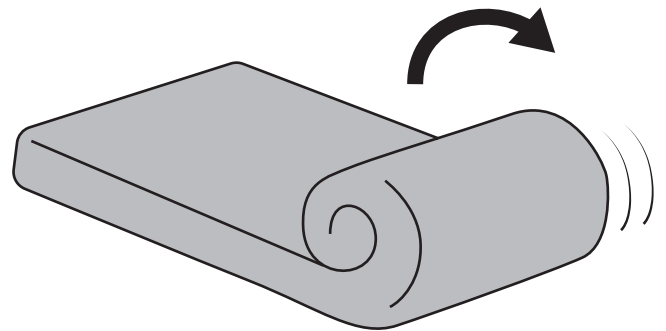

43633890/43704552/43704545

Goldie Compressed Lounge Chair

EASY AND FAST SET UP

ATTENTION: AS THIS PRODUCT IS VACUUM COMPRESSED, ALLOW UP TO 72 HOURS FOR THE PRODUCT TO FULLY REGAIN ITS ORIGINAL SHAPE.

STEP 1: Unbox

Open the box and take out the product.

STEP 2: Unroll

Place the product sofa on the floor and unroll from the red line.

STEP 3: Unwrap

Remove the plastic bag and avoid using sharp tools or knives to puncture the wound.