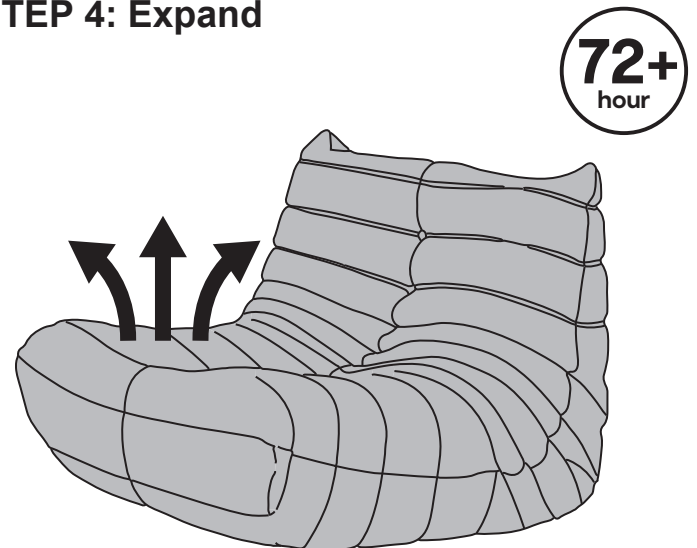

Open the box and take out the product.

STEP 2: Unroll

Place the product sofa on the floor and unroll from the red line.

STEP 3: Unwrap

Remove the plastic bag and avoid using sharp tools or knives to puncture the wound.

STEP 4: Expand

After opening the plastic bag, the sofa will immediately partially rebound. It will basically complete its rebound After 72 hours.