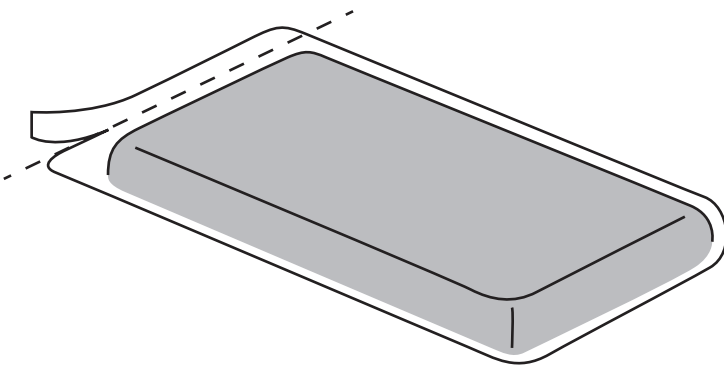

43633890/43704552/43704545

Goldie Compressed Lounge Chair

EASY AND FAST SET UP

ATTENTION: AS THIS PRODUCT IS VACUUM COMPRESSED, ALLOW UP TO 72 HOURS FOR THE PRODUCT TO FULLY REGAIN ITS ORIGINAL SHAPE.

STEP 1: Unbox

Open the box and take out the product.

STEP 2: Unroll

Place the product sofa on the floor and unroll from the red line.

STEP 3: Unwrap

Remove the plastic bag and avoid using sharp tools or knives to puncture the wound.

STEP 4: Expand

After opening the plastic bag, the sofa will immediately partially rebound. It will basically complete its rebound After 72 hours.