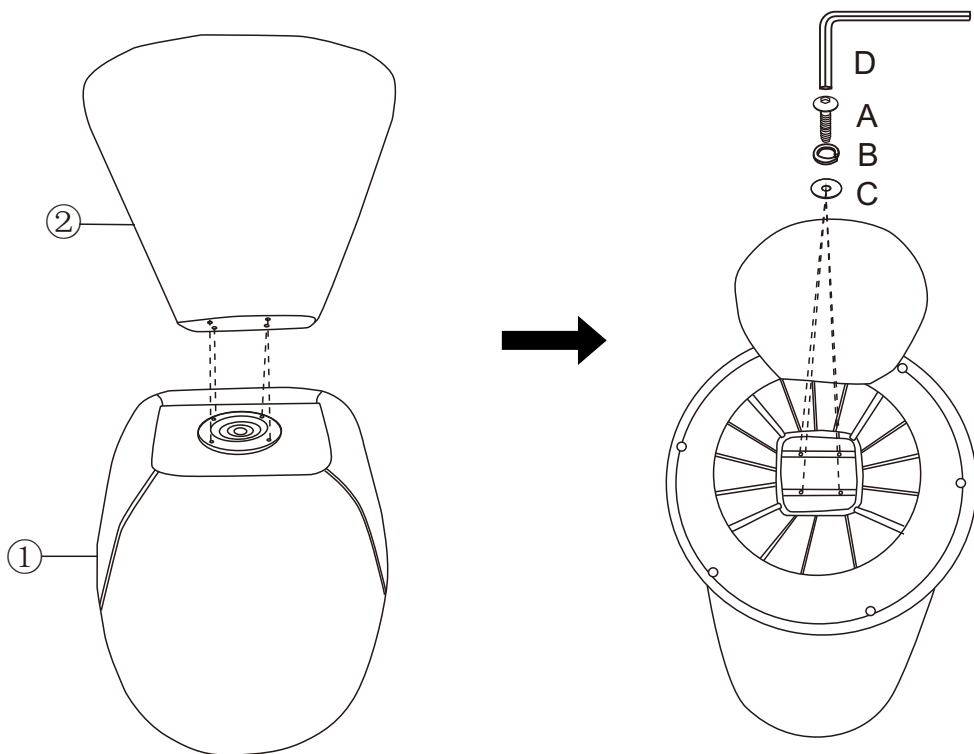

FAILURE TO FOLLOW THESE WARNINGS COULD RESULT IN SERIOUS INJURY.

CHECK AND TIGHTEN ALL PARTS REGULARLY.

FOR INDOOR AND DOMESTIC USE ONLY.

MAXIMUM SAFE LOAD:100KG

1 Hardware List

A		M6x28MM	4pcs	B		M6	4pcs
C		M6x17x1.2mm	4pcs	D		M6	1pc

2 Parts List

			
①	1pc	②	1pc

PANEL LAYOUT

STEP 1

STEP 2

A-  x4 B-  x4 C-  x4 D-  x1

STEP 3

STEP 4