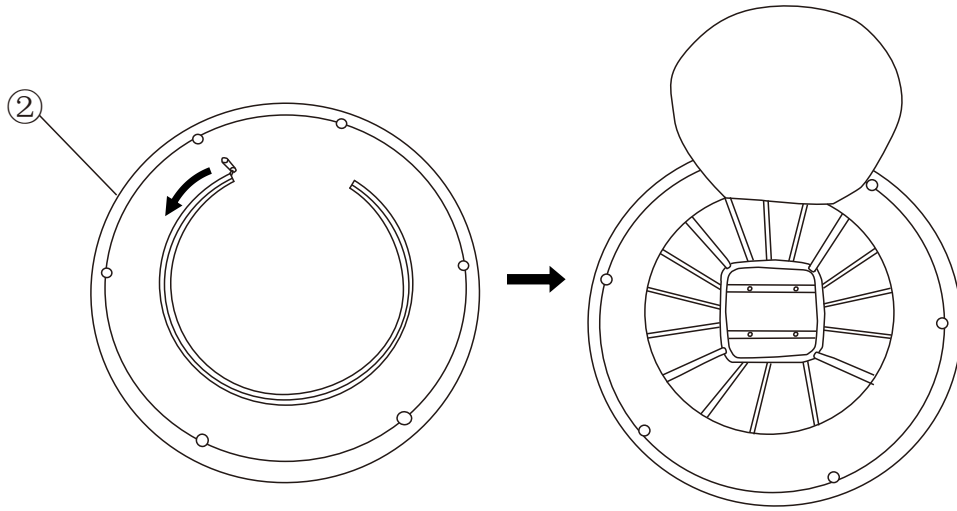

FAILURE TO FOLLOW THESE WARNINGS COULD RESULT IN SERIOUS INJURY.

CHECK AND TIGHTEN ALL PARTS REGULARLY.

FOR INDOOR AND DOMESTIC USE ONLY.

MAXIMUM SAFE LOAD:100KG

1 Hardware List

A		M6x28MM	4pcs	B		M6	4pcs
C		M6x17x1.2mm	4pcs	D		M6	1pc

2 Parts List

			
①	1pc	②	1pc

PANEL LAYOUT

STEP 1

STEP 2

A-  x4 B-  x4 C-  x4 D-  x1

STEP 3

STEP 4