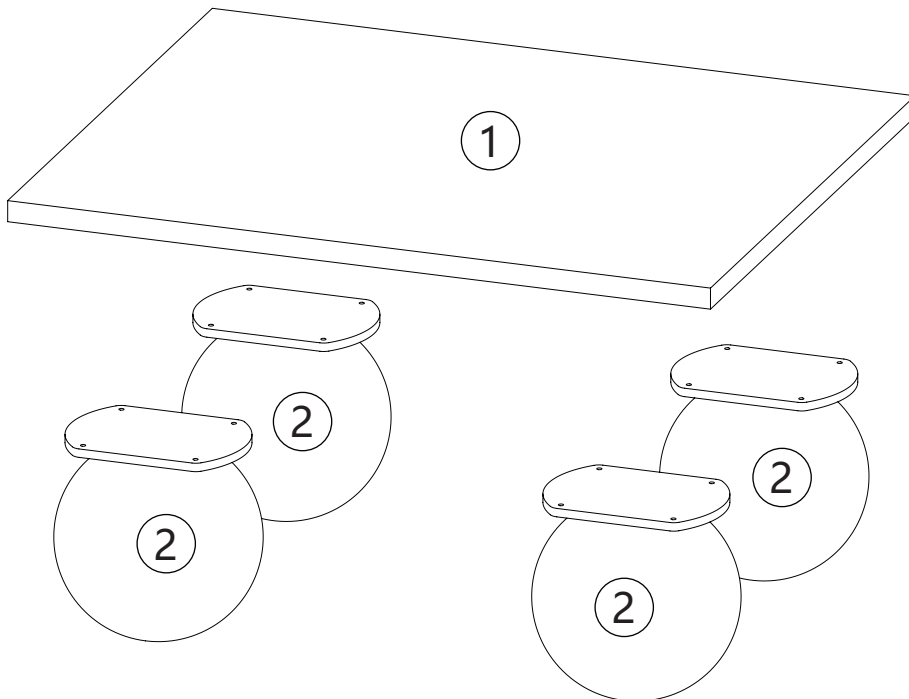

THIS PACKAGE CONTAINS SMALL PARTS AND SHARP POINTS. KEEP AWAY FROM CHILDREN AND BABIES.

MAXIMUM SAFE LOAD: 15KG FOR TOP.

1 Hardware List

	A		4PCS
	B		16PCS
	C		1PC

2 Parts List

			
①	1pc	②	4pcs

STEP 1  x4

STEP 2  x16