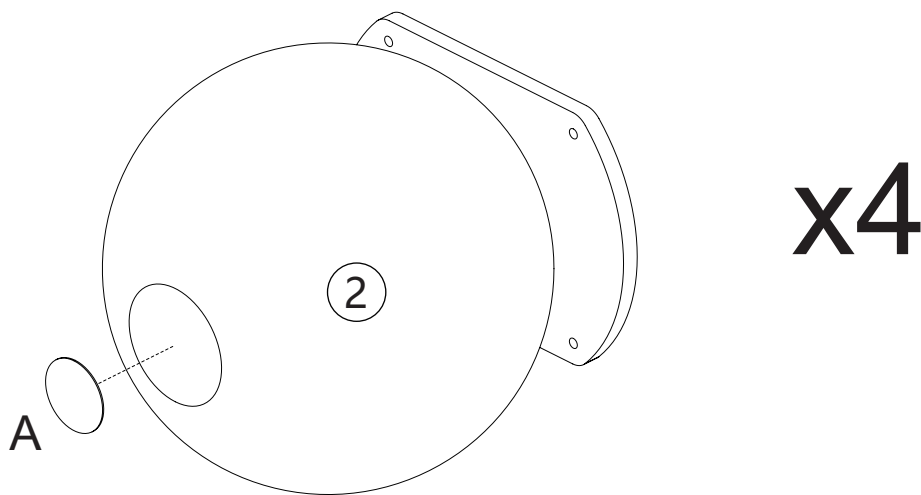

THIS PACKAGE CONTAINS SMALL PARTS AND SHARP POINTS. KEEP AWAY FROM CHILDREN AND BABIES.

MAXIMUM SAFE LOAD: 15KG FOR TOP.

1 Hardware List

	A		4PCS
	B		16PCS
	C		1PC

2 Parts List

			
①	1pc	②	4pcs

STEP 1  x4

STEP 2  x16