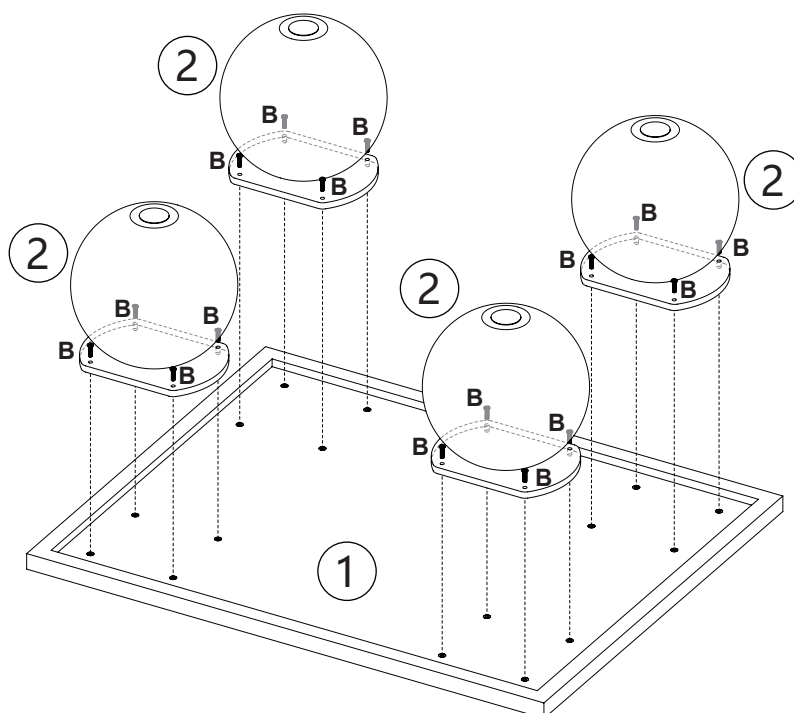

THIS PACKAGE CONTAINS SMALL PARTS AND SHARP POINTS. KEEP AWAY FROM CHILDREN AND BABIES.

MAXIMUM SAFE LOAD: 15KG FOR TOP.

1 Hardware List

	A		4PCS
	B		16PCS
	C		1PC

2 Parts List

			
①	1pc	②	4pcs

STEP 1  x4

STEP 2  x16