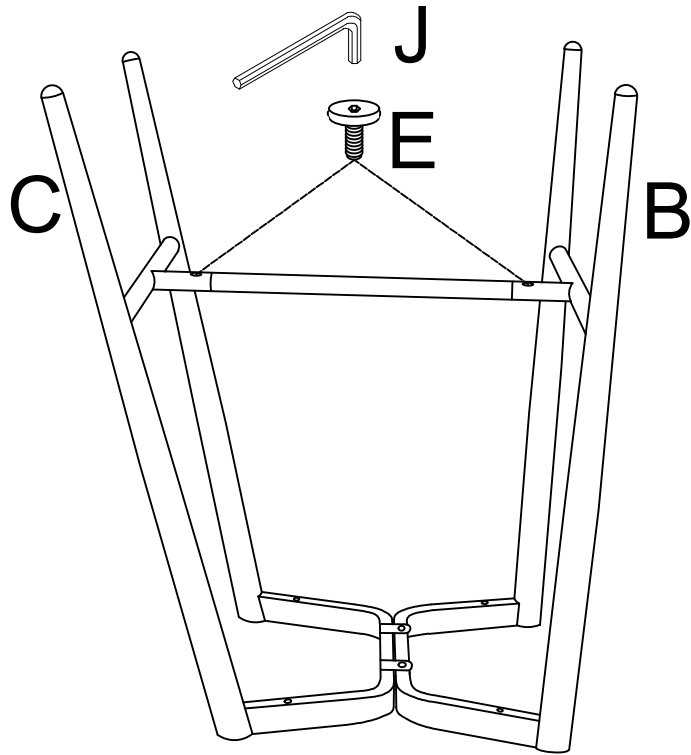

WARNING: DO NOT STAND ON THIS CHAIR. USE ONLY ON A FLAT SURFACE. SUITABLE FOR ONE PERSON USE ONLY. DO NOT USE UNTIL ALL SCREWS, BOLTS AND KNOBS ARE FIRMLY SECURED. THIS PRODUCT CONTAINS SMALL PARTS AND SHARP POINTS, KEEP AWAY FROM CHILDREN AND BABIES. DO NOT SIT ON THE ARMREST. ADULT ASSEMBLY REQUIRED. DO NOT TIGHTEN THE SCREWS FULLY DURING ASSEMBLY. FULLY TIGHTEN SCREWS AFTER THE FINAL ASSEMBLY STEPS.

FAILURE TO FOLLOW THESE WARNINGS COULD RESULT IN SERIOUS INJURY.

MAXIMUM SAFE LOAD: 100KG.

AX1 	BX1 	1 
CX1 	DX1 	
EX2  M6X13mm	FX2  M6X20mm	
GX4  M6X45mm	HX4  M6	
IX4  M6X14mm	JX1  4#	

2

Attention: Please do not tighten the screws until all the screws are well in position.

3

Attention: Please do not tighten the screws until all the screws are well in position.

4

Attention: Assemble screws after the holes of legs and seat bottom alligned.Do not tighten screws until all the screws are well in position.