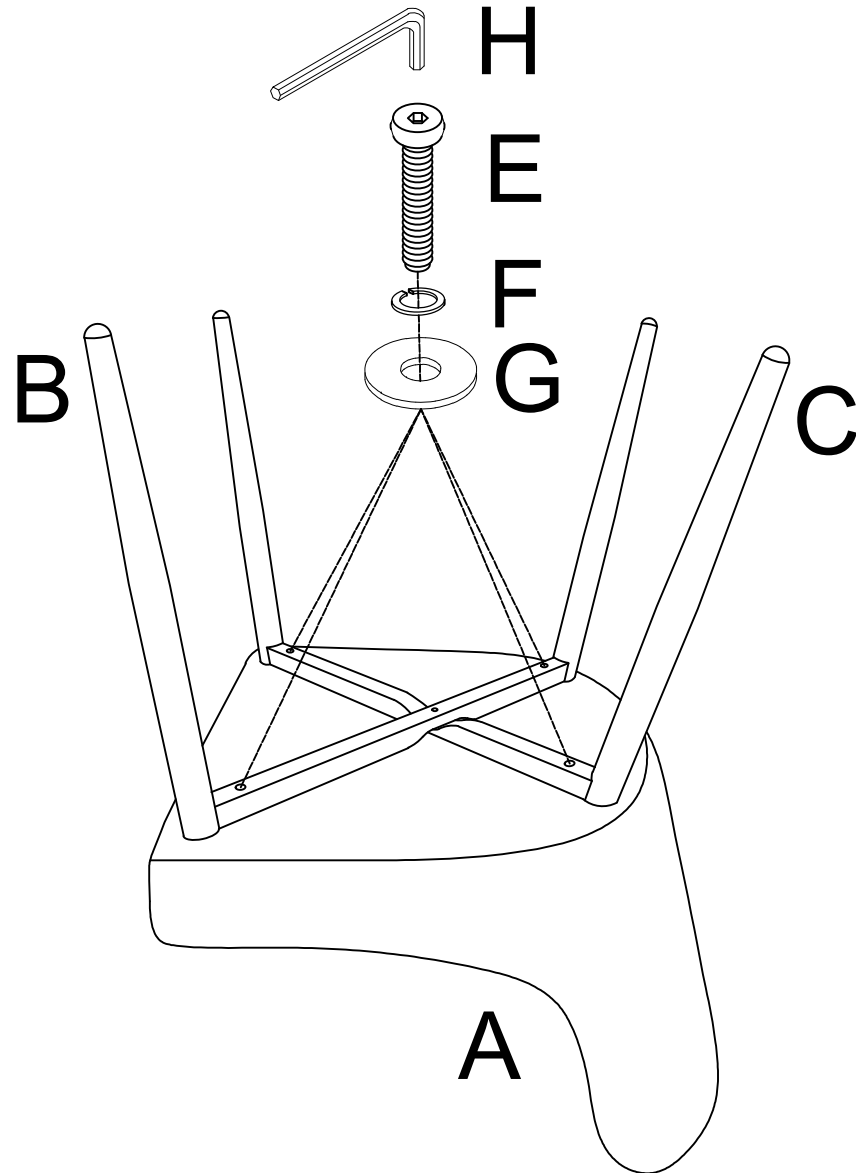

WARNING: DO NOT STAND ON THIS CHAIR. USE ONLY ON A FLAT SURFACE. SUITABLE FOR ONE PERSON USE ONLY. DO NOT USE UNTIL ALL SCREWS, BOLTS AND KNOBS ARE FIRMLY SECURED. THIS PRODUCT CONTAINS SMALL PARTS AND SHARP POINTS, KEEP AWAY FROM CHILDREN AND BABIES. DO NOT SIT ON THE ARMREST. ADULT ASSEMBLY REQUIRED. DO NOT TIGHTEN THE SCREWS FULLY DURING ASSEMBLY. FULLY TIGHTEN SCREWS AFTER THE FINAL ASSEMBLY STEPS.

FAILURE TO FOLLOW THESE WARNINGS COULD RESULT IN SERIOUS INJURY.

MAXIMUM SAFE LOAD: 100KG.

<p>AX1</p> 	<p>BX1</p> 	<p>1</p> <p>Attention: Please do not tighten the screws until all the screws are well in position.</p> 
<p>CX1</p> 	<p>DX1</p>  <p>M6X25mm</p>	
<p>EX4</p>  <p>M6X45mm</p>	<p>FX4</p>  <p>M6</p>	
<p>GX5</p>  <p>M6X18mm</p>	<p>HX1</p>  <p>4#</p>	

2

Attention: Assemble screws after the holes of legs and seat bottom aligned. Do not tighten screws until all the screws are well in position.

3

Please use adjustable foot pads to adjust the chair when it is uneven on the ground.