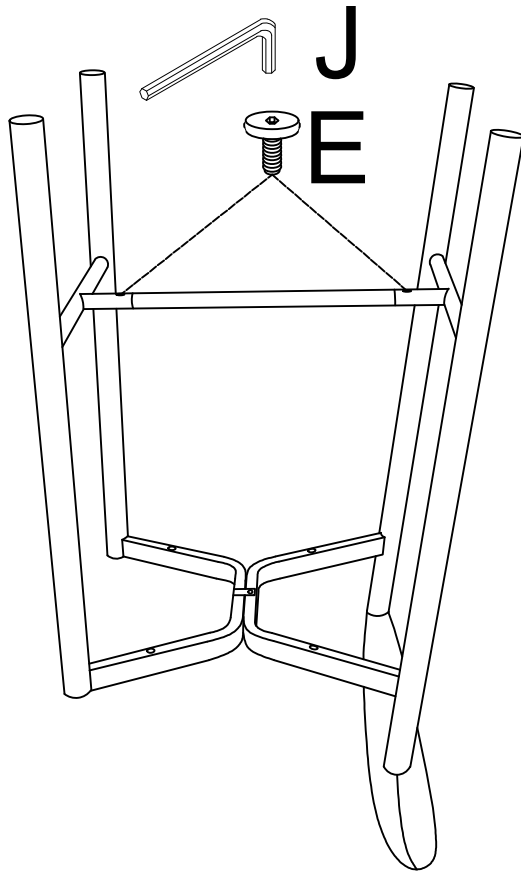

2

Attention: Please do not tighten the screws until all the screws are well in position.