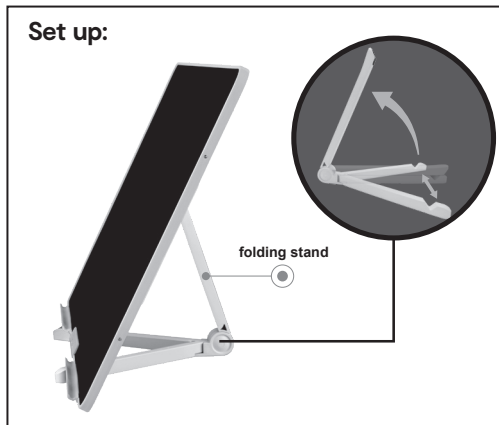

HOW TO USE:

Set up: