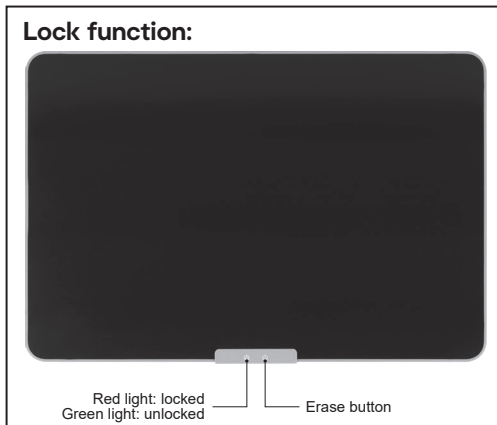

Lock function:

WARNING: THE BATTERY CHARGER USED WITH THE ELECTRIC TOY SHALL BE REGULARLY EXAMINED FOR DAMAGE TO THE SUPPLY CORD, PLUG, ENCLOSURE OR OTHER PARTS, AND IN THE EVENT OF DAMAGE, IT SHALL NOT BE USED UNTIL THE DAMAGE HAS BEEN REPAIRED.

WARNING: FOR SAFETY REASONS, REMOVE ALL TAGS, LABELS, AND PLASTIC FASTENERS BEFORE GIVING THIS TOY TO YOUR CHILD.

WARNING: THIS TOY PRODUCES FLASHES THAT MAY TRIGGER EPILEPSY IN SENSITISED INDIVIDUALS.

CAUTION: THE PRODUCT HAS A RECHARGEABLE LITHIUM-ION BATTERY, ONLY CHARGE THE PRODUCT BY PLUGGING THE USB CHARGING CABLE INTO A DC $\approx$ 5V/2A CHARGER (NOT SUPPLIED) OR USB PORT ONLY. ONLY CHARGE THE PRODUCT USING SUPPLIED CHARGING CABLE.

THE INSTRUCTION MANUAL MUST BE RETAINED AS IT CONTAINS IMPORTANT INFORMATION. MISUSE OF CHARGING CHORD CAN CAUSE ELECTRICAL SHOCK. THE TOY SHALL ONLY BE USED WITH A CHARGER FOR TOYS OR A POWER SUPPLY FOR TOYS. THE INCLUDED CHARGING CHORD IS NOT A TOY.

WARNING: THIS TOY IS ONLY TO BE CONNECTED TO EQUIPMENT BEARING THE SYMBOL: AND OPERATION OF THE ELECTRIC TOY WHILE CHARGING SHOULD NOT OCCUR UNLESS THE ELECTRIC TOY MEETS THE REQUIREMENTS FOR ELECTRIC TOYS USING A TRANSFORMER OR A POWER SUPPLY.

WARNING: CHOKING HAZARD
SMALL PARTS. NOT FOR CHILDREN UNDER 3 YEARS.

WARNING: BATTERY CHARGING IS ONLY TO BE HANDLED BY AN ADULT.

ADULT SUPERVISION REQUIRED.
PRODUCT MAY VARY SLIGHTLY FROM THE IMAGE SHOWN.
PLEASE KEEP PACKAGING FOR FUTURE REFERENCE.
READ THE INSTRUCTIONS BEFORE OPERATING THE PRODUCT.

PRODUCT SPECIFICATIONS:
INPUT: DC $\approx$ 5V/2A (BY USB-C CHARGING CABLE)
RECHARGEABLE LITHIUM BATTERY CAPACITY: 165MAH(NON-REPLACEABLE)
FULLY CHARGED OPERATING TIME: APPROXIMATELY 32 HOURS
FULLY CHARGED CHARGING TIME: APPROXIMATELY 90 MINUTES

K: 43-692-309

T: 72-439-296